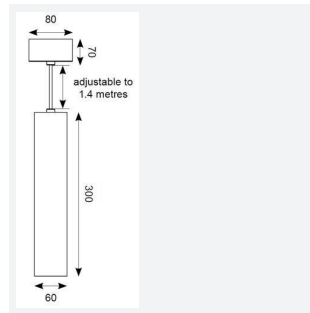

PRODUCT FEATURES

- Slim and modern LED pendant with die-cast housing suitable for residential, hospitality and retail applications
- Triac dimmable as standard
- White and black paint finish options with white bottom cover

GENERAL INFORMATION	
Wattage	15
Lumens Delivered	1300lm
Lm/W	87lm/W
Beam Angle	55
CRI	80
CCT	3000K
Input	220/240V
Operating Temp	-20°C - 25°C
SDCM	3
UGR	23
Energy efficiency class	E
Product Weight without Packaging	0.769 kg

TECHNICAL INFORMATION	
Light Source	LED
Colour / Finish	White
IP Rating	IP20
Class Protection	1
Internal / External	Internal
Surface / Recessed / Suspended	Suspended
Lumen Depreciation	L90 100,000h
Warranty (Years)	2
CE Mark	Yes
Diameter	60 mm
Height	300 mm