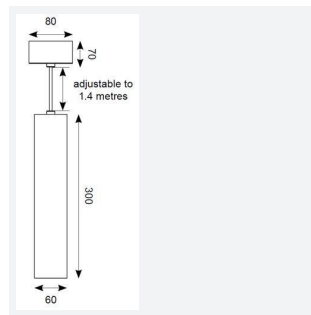

- Slim and modern LED pendant with die-cast housing suitable for residential, hospitality and retail applications
- Triac dimmable as standard
- White and black paint finish options with white bottom cover

GENERAL INFORMATION	
Wattage	8.4
Lumens Delivered	1300lm
Lm/W	87lm/W
Beam Angle	55
CRI	90
CCT	3000K
Input	220-240V
Operating Temp	-20°C - 25°C
SDCM	3
UGR	23
Energy efficiency class	E
Product Weight without Packaging	0.769 kg

TECHNICAL INFORMATION	
Light Source	LED
Colour / Finish	White
IP Rating	IP20
Class Protection	1
Internal / External	Internal
Surface / Recessed / Suspended	Pendant
Warranty (Years)	2
CE Mark	Yes
Diameter	60 mm
Height	300 mm