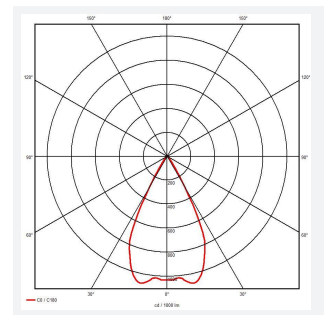

- Slim and modern LED pendant with die-cast housing suitable for residential, hospitality and retail applications
- Triac dimmable as standard
- White and black paint finish options with white bottom cover

GENERAL INFORMATION	
Wattage	8.4
Lumens Delivered	1300lm
Lm/W	87lm/W
Beam Angle	55
CRI	90
CCT	3000K
Input	220-240V
Operating Temp	-20°C - 25°C
SDCM	3
UGR	23
Energy efficiency class	E
Product Weight without Packaging	0.769 kg

TECHNICAL INFORMATION	
Light Source	LED
Colour / Finish	White
IP Rating	IP20
Class Protection	1
Internal / External	Internal
Surface / Recessed / Suspended	Pendant
Warranty (Years)	2
CE Mark	Yes
Diameter	60 mm
Height	300 mm