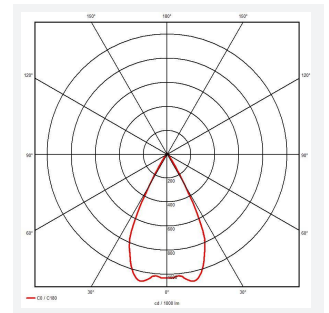

PRODUCT FEATURES

- Slim and modern LED pendant with die-cast housing suitable for residential, hospitality and retail applications
- Triac dimmable as standard
- White and black paint finish options with white bottom cover

GENERAL INFORMATION	
Wattage	15
Lumens Delivered	1300lm
Lm/W	87lm/W
Beam Angle	55
CRI	80
CCT	3000K
Input	220/240V
Operating Temp	-20°C - 25°C
SDCM	3
UGR	23
Energy efficiency class	E
Product Weight without Packaging	0.769 kg

TECHNICAL INFORMATION	
Light Source	LED
Colour / Finish	White
IP Rating	IP20
Class Protection	1
Internal / External	Internal
Surface / Recessed / Suspended	Suspended
Lumen Depreciation	L90 100,000h
Warranty (Years)	2
CE Mark	Yes
Diameter	60 mm
Height	300 mm