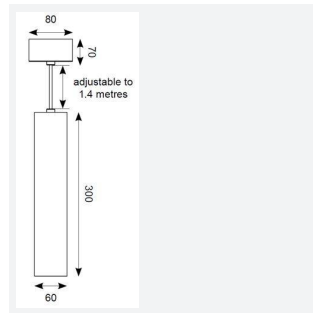

- Slim and modern LED pendant with die-cast housing suitable for residential, hospitality and retail applications
- Triac dimmable as standard
- White and black paint finish options with white bottom cover

GENERAL INFORMATION	
Wattage	8.4
Lumens Delivered	1300lm
Lm/W	87lm/W
Beam Angle	55
CRI	90
CCT	3000K
Input	220-240V
Operating Temp	-20°C - 25°C
SDCM	3
UGR	23
Energy efficiency class	E
Product Weight without Packaging	0.769 kg

TECHNICAL INFORMATION	
Light Source	LED
Colour / Finish	Black
IP Rating	IP20
Class Protection	1
Internal / External	Internal
Surface / Recessed / Suspended	Pendant
Warranty (Years)	2
CE Mark	Yes
Diameter	60 mm
Height	300 mm