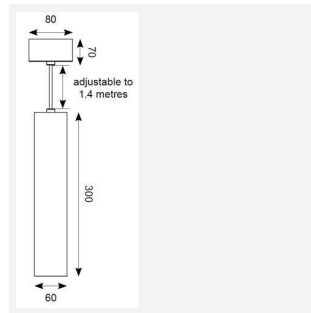

PRODUCT FEATURES

- Slim and modern LED pendant with die-cast housing suitable for residential, hospitality and retail applications
- Triac dimmable as standard
- White and black paint finish options with white bottom cover

GENERAL INFORMATION	
Wattage	15
Lumens Delivered	1300lm
Lm/W	87lm/W
Beam Angle	55
CRI	80
CCT	3000K
Input	220/240V
Operating Temp	-20°C - 25°C
SDCM	3
UGR	23
Energy efficiency class	E
Product Weight without Packaging	0.769 kg

TECHNICAL INFORMATION	
Light Source	LED
Colour / Finish	Black
IP Rating	IP20
Class Protection	1
Internal / External	Internal
Surface / Recessed / Suspended	Suspended
Lumen Depreciation	L90 100,000h
Warranty (Years)	2
CE Mark	Yes
Diameter	60 mm
Height	300 mm