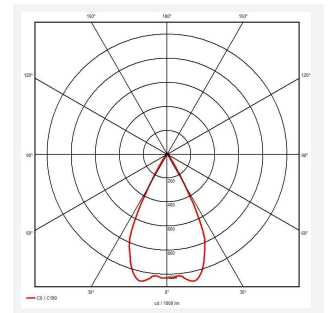

PRODUCT FEATURES

- Slim and modern LED pendant with die-cast housing suitable for residential, hospitality and retail applications
- Triac dimmable as standard
- White and black paint finish options with white bottom cover

GENERAL INFORMATION	
Wattage	15
Lumens Delivered	1300lm
Lm/W	87lm/W
Beam Angle	55
CRI	80
CCT	3000K
Input	220/240V
Operating Temp	-20°C - 25°C
SDCM	3
UGR	23
Energy efficiency class	E
Product Weight without Packaging	0.769 kg

TECHNICAL INFORMATION	
Light Source	LED
Colour / Finish	Black
IP Rating	IP20
Class Protection	1
Internal / External	Internal
Surface / Recessed / Suspended	Suspended
Lumen Depreciation	L90 100,000h
Warranty (Years)	2
CE Mark	Yes
Diameter	60 mm
Height	300 mm