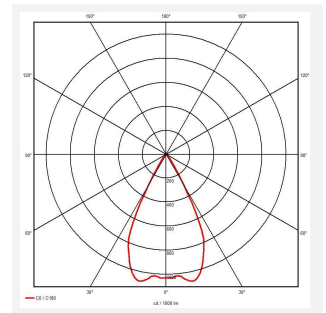

- Slim and modern LED pendant with die-cast housing suitable for residential, hospitality and retail applications
- Triac dimmable as standard
- White and black paint finish options with white bottom cover

GENERAL INFORMATION	
Wattage	8.4
Lumens Delivered	1300lm
Lm/W	87lm/W
Beam Angle	55
CRI	90
CCT	3000K
Input	220-240V
Operating Temp	-20°C - 25°C
SDCM	3
UGR	23
Energy efficiency class	E
Product Weight without Packaging	0.769 kg

TECHNICAL INFORMATION	
Light Source	LED
Colour / Finish	Black
IP Rating	IP20
Class Protection	1
Internal / External	Internal
Surface / Recessed / Suspended	Pendant
Warranty (Years)	2
CE Mark	Yes
Diameter	60 mm
Height	300 mm