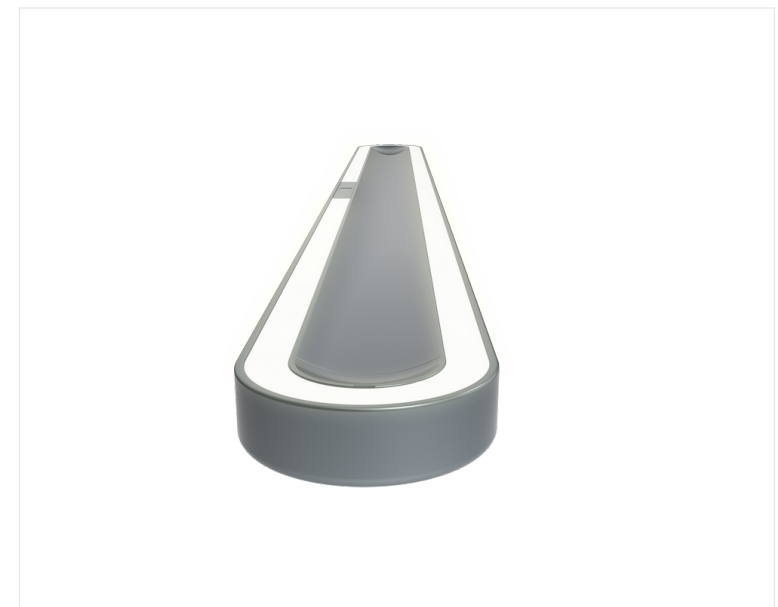

Reveal

Part of the Cabinet and Bathroom Fittings product category

Model	Reveal H 600mm Cool White Silver
Code	AREVH2/1/SI/CW
Application	Hospitality, Retail

GENERAL INFORMATION

Input	12V
Wattage	8W
Operating Temp	-20°C - 40°C
Lumens Delivered	400lm
lm/W	40lm/W
CCT	4000K

MATERIAL INFORMATION

Main Material	Aluminium
Diffuser Material	Polycarbonate
Product Weight without Packaging	0.3 kg
Colour / Finish	Silver
Height	12 mm

TECHNICAL INFORMATION

Class Protection	3
Light Source	LED
SDCM (Initial Macadam)	6
CRI	90
Internal / External	Internal
Surface / Recessed / Suspended	Surface
L70 @ 25°C	L70 B50 54,000h

PRODUCT FEATURES

- Sleek and modern undercabinet lighting range suitable for kitchen cabinets, wardrobes, and other residential cabinetry.
- Low voltage (12V) system for safe and efficient operation.
- Innovative wave sensor control allows touch-free on/off activation and dimming with a simple hand gesture.
- Simple plug-and-play system, with each light featuring a 1.5m lead and plug for easy, direct connection to the driver.
- Removable frame ensures easy installation, allowing for quick surface mounting and seamlessly clicking back into place to conceal screws for a clean, polished finish

ACCESSORIES

AREV/D/15W/1	Reveal 12V 15W Driver
AREV/D/36W/1	Reveal 12V 36W Driver

ACCESSORIES

AREV/D/15W/1	Reveal 12V 15W Driver
AREV/D/36W/1	Reveal 12V 36W Driver