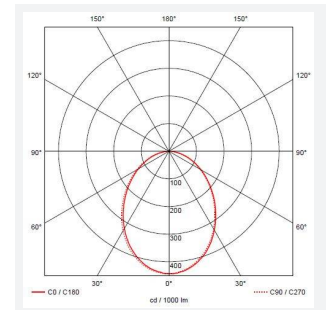

Reef Directional

Reef CCT Directional Wall Light Black
Code: AREELEDWLD

Category	Wall Lights
Application	Hospitality, Outdoor, Residential, Retail
Specification	Architectural

- Durable outdoor directional wall light suitable for residential and hospitality applications
- Choice of matt white or black finishes
- CCT selectable between 3000K, 4000K and 6000K
- Non-dimmable
- Installation in either upward or downward orientation
- Polycarbonate construction ideal for coastal applications
- Unique lockable installation base plate with push fit loop-in loop-out terminals for ease of installation

GENERAL INFORMATION

Wattage	5W
Lumens Delivered	430lm - 410lm (3000K - 6000K)
Lm/W	85lm/W - 82lm/W (3000K - 6000K)
Beam Angle	90
CRI	80
CCT	3000/4000/6000K
Input	220-240V
Operating Temp	-20°C - 40°C
SDCM	6
Product Weight without Packaging	0.215 kg

TECHNICAL INFORMATION

Light Source	LED
Colour / Finish	Black
IP Rating	IP65
Class Protection	2
Internal / External	Internal / External
Surface / Recessed / Suspended	Wall
Lumen Depreciation	L80 54,000h
Warranty (Years)	3
CE Mark	Yes
Diameter	85 mm
Height	128 mm