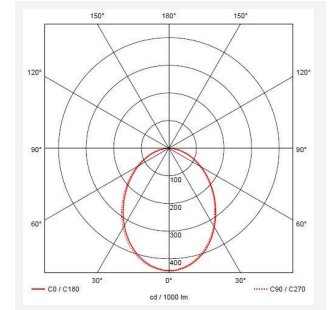

Reef Directional

Reef CCT Directional Wall Light Black
Code: AREELEDWLD

Category	Wall Lights
Application	Hospitality, Outdoor, Residential, Retail
Specification	Architectural

PRODUCT FEATURES

- Durable outdoor directional wall light suitable for residential and hospitality applications
- Choice of matt white or black finishes
- CCT selectable between 3000K, 4000K and 6000K
- Non-dimmable
- Installation in either upward or downward orientation
- Polycarbonate construction ideal for coastal applications
- Unique lockable installation base plate with push fit loop-in loop-out terminals for ease of installation

GENERAL INFORMATION	
Wattage	5W
Lumens Delivered	430lm - 410lm (3000K - 6000K)
Lm/W	85lm/W - 82lm/W (3000K - 6000K)
Beam Angle	90
CRI	80
CCT	3000/4000/6000K
Input	220-240V
Operating Temp	-20°C - 40°C
SDCM	6
Product Weight without Packaging	0.215 kg

TECHNICAL INFORMATION	
Light Source	LED
Colour / Finish	Black
IP Rating	IP65
Class Protection	2
Internal / External	Internal / External
Surface / Recessed / Suspended	Wall
Lumen Depreciation	L80 54,000h
Warranty (Years)	3
CE Mark	Yes
Diameter	85 mm
Height	128 mm