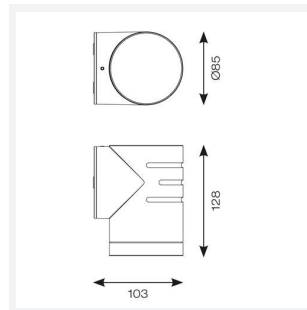

Reef Directional

Reef CCT Directional Wall Light Black
Code: AREELEDWLD

Category	Wall Lights
Application	Hospitality, Outdoor, Residential, Retail
Specification	Architectural

- Durable outdoor directional wall light suitable for residential and hospitality applications
- Choice of matt white or black finishes
- CCT selectable between 3000K, 4000K and 6000K
- Non-dimmable
- Installation in either upward or downward orientation
- Polycarbonate construction ideal for coastal applications
- Unique lockable installation base plate with push fit loop-in loop-out terminals for ease of installation

GENERAL INFORMATION

Wattage	5W
Lumens Delivered	430lm - 410lm (3000K - 6000K)
Lm/W	85lm/W - 82lm/W (3000K - 6000K)
Beam Angle	90
CRI	80
CCT	3000/4000/6000K
Input	220-240V
Operating Temp	-20°C - 40°C
SDCM	6
Product Weight without Packaging	0.215 kg

TECHNICAL INFORMATION

Light Source	LED
Colour / Finish	Black
IP Rating	IP65
Class Protection	2
Internal / External	Internal / External
Surface / Recessed / Suspended	Wall
Lumen Depreciation	L80 54,000h
Warranty (Years)	3
CE Mark	Yes
Diameter	85 mm
Height	128 mm