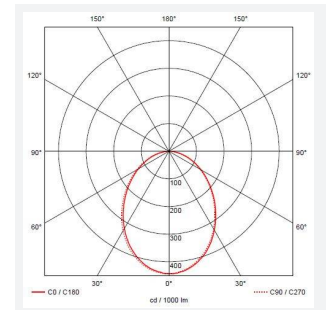

Reef Directional

Reef CCT Directional Wall Light Black
Code: AREELEDWLD

Category	Wall Lights
Application	Hospitality, Outdoor, Residential, Retail
Specification	Architectural

PRODUCT FEATURES

- Durable outdoor directional wall light suitable for residential and hospitality applications
- Choice of matt white or black finishes
- CCT selectable between 3000K, 4000K and 6000K
- Non-dimmable
- Installation in either upward or downward orientation
- Polycarbonate construction ideal for coastal applications
- Unique lockable installation base plate with push fit loop-in loop-out terminals for ease of installation

GENERAL INFORMATION	
Wattage	5W
Lumens Delivered	430lm - 410lm (3000K - 6000K)
Lm/W	85lm/W - 82lm/W (3000K - 6000K)
Beam Angle	90
CRI	80
CCT	3000/4000/6000K
Input	220/240V
Operating Temp	-20°C - 40°C
SDCM	6
Product Weight without Packaging	0.215 kg

TECHNICAL INFORMATION	
Light Source	LED
Colour / Finish	Black
IP Rating	IP65
Class Protection	2
Internal / External	Internal / External
Surface / Recessed / Suspended	Wall
Lumen Depreciation	L80 54,000h
Warranty (Years)	3
CE Mark	Yes
Diameter	85 mm
Height	128 mm