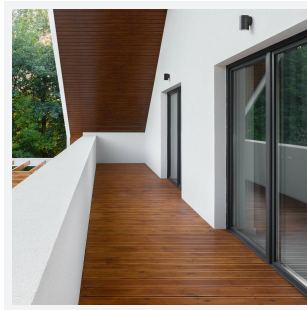

Reef Directional

Reef CCT Directional Wall Light Black
Code: AREELEDWLD

Category	Wall Lights
Application	Hospitality, Outdoor, Residential, Retail
Specification	Architectural

- Durable outdoor directional wall light suitable for residential and hospitality applications
- Choice of matt white or black finishes
- CCT selectable between 3000K, 4000K and 6000K
- Non-dimmable
- Installation in either upward or downward orientation
- Polycarbonate construction ideal for coastal applications
- Unique lockable installation base plate with push fit loop-in loop-out terminals for ease of installation