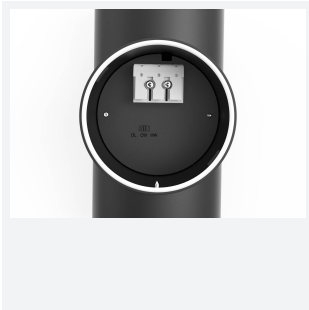

Reef Directional

Reef CCT Directional Wall Light Black
Code: AREELEDWLD

Category	Wall Lights
Application	Hospitality, Outdoor, Residential, Retail
Specification	Architectural

PRODUCT FEATURES

- Durable outdoor directional wall light suitable for residential and hospitality applications
- Choice of matt white or black finishes
- CCT selectable between 3000K, 4000K and 6000K
- Non-dimmable
- Installation in either upward or downward orientation
- Polycarbonate construction ideal for coastal applications
- Unique lockable installation base plate with push fit loop-in loop-out terminals for ease of installation

GENERAL INFORMATION	
Wattage	5W
Lumens Delivered	430lm - 410lm (3000K - 6000K)
Lm/W	85lm/W - 82lm/W (3000K - 6000K)
Beam Angle	90
CRI	80
CCT	3000/4000/6000K
Input	220-240V
Operating Temp	-20°C - 40°C
SDCM	6
Product Weight without Packaging	0.215 kg

TECHNICAL INFORMATION	
Light Source	LED
Colour / Finish	Black
IP Rating	IP65
Class Protection	2
Internal / External	Internal / External
Surface / Recessed / Suspended	Wall
Lumen Depreciation	L80 54,000h
Warranty (Years)	3
CE Mark	Yes
Diameter	85 mm
Height	128 mm