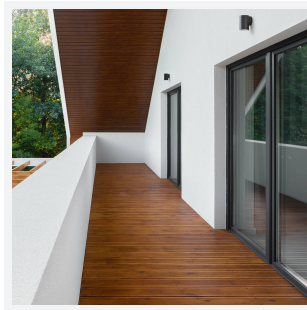

Reef Directional

Reef CCT Directional Wall Light Black
Code: AREELEDWLD

Category	Wall Lights
Application	Hospitality, Outdoor, Residential, Retail
Specification	Architectural

PRODUCT FEATURES

- Durable outdoor directional wall light suitable for residential and hospitality applications
- Choice of matt white or black finishes
- CCT selectable between 3000K, 4000K and 6000K
- Non-dimmable
- Installation in either upward or downward orientation
- Polycarbonate construction ideal for coastal applications
- Unique lockable installation base plate with push fit loop-in loop-out terminals for ease of installation