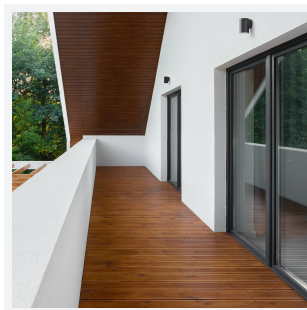

Reef Directional

Reef CCT Directional Wall Light Black
Code: AREELEDWLD

Category	Wall Lights
Application	Hospitality, Outdoor, Residential, Retail
Specification	Architectural

PRODUCT FEATURES

- Durable outdoor directional wall light suitable for residential and hospitality applications
- Choice of matt white or black finishes
- CCT selectable between 3000K, 4000K and 6000K
- Non-dimmable
- Installation in either upward or downward orientation
- Polycarbonate construction ideal for coastal applications
- Unique lockable installation base plate with push fit loop-in loop-out terminals for ease of installation