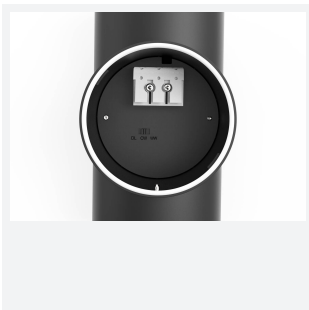

Reef Directional

Reef CCT Directional Wall Light Black
Code: AREELEDWLD

Category	Wall Lights
Application	Hospitality, Outdoor, Residential, Retail
Specification	Architectural

PRODUCT FEATURES

- Durable outdoor directional wall light suitable for residential and hospitality applications
- Choice of matt white or black finishes
- CCT selectable between 3000K, 4000K and 6000K
- Non-dimmable
- Installation in either upward or downward orientation
- Polycarbonate construction ideal for coastal applications
- Unique lockable installation base plate with push fit loop-in loop-out terminals for ease of installation

GENERAL INFORMATION	
Wattage	5W
Lumens Delivered	430lm - 410lm (3000K - 6000K)
Lm/W	85lm/W - 82lm/W (3000K - 6000K)
Beam Angle	90
CRI	80
CCT	3000/4000/6000K
Input	220/240V
Operating Temp	-20°C - 40°C
SDCM	6
Product Weight without Packaging	0.215 kg

TECHNICAL INFORMATION	
Light Source	LED
Colour / Finish	Black
IP Rating	IP65
Class Protection	2
Internal / External	Internal / External
Surface / Recessed / Suspended	Wall
Lumen Depreciation	L80 54,000h
Warranty (Years)	3
CE Mark	Yes
Diameter	85 mm
Height	128 mm