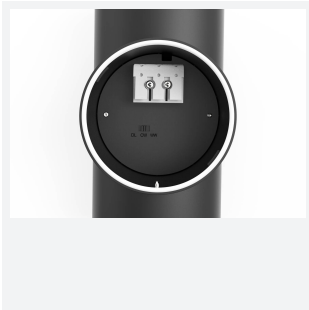

Reef Directional

Reef CCT Directional Wall Light Black
Code: AREELEDWLD

Category	Wall Lights
Application	Hospitality, Outdoor, Residential, Retail
Specification	Architectural

- Durable outdoor directional wall light suitable for residential and hospitality applications
- Choice of matt white or black finishes
- CCT selectable between 3000K, 4000K and 6000K
- Non-dimmable
- Installation in either upward or downward orientation
- Polycarbonate construction ideal for coastal applications
- Unique lockable installation base plate with push fit loop-in loop-out terminals for ease of installation

GENERAL INFORMATION

Wattage	5W
Lumens Delivered	430lm - 410lm (3000K - 6000K)
Lm/W	85lm/W - 82lm/W (3000K - 6000K)
Beam Angle	90
CRI	80
CCT	3000/4000/6000K
Input	220-240V
Operating Temp	-20°C - 40°C
SDCM	6
Product Weight without Packaging	0.215 kg

TECHNICAL INFORMATION

Light Source	LED
Colour / Finish	Black
IP Rating	IP65
Class Protection	2
Internal / External	Internal / External
Surface / Recessed / Suspended	Wall
Lumen Depreciation	L80 54,000h
Warranty (Years)	3
CE Mark	Yes
Diameter	85 mm
Height	128 mm