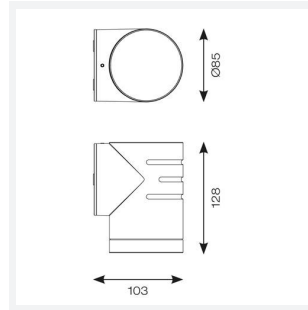

Reef Directional

Reef CCT Directional Wall Light Black
Code: AREELEDWLD

Category	Wall Lights
Application	Hospitality, Outdoor, Residential, Retail
Specification	Architectural

PRODUCT FEATURES

- Durable outdoor directional wall light suitable for residential and hospitality applications
- Choice of matt white or black finishes
- CCT selectable between 3000K, 4000K and 6000K
- Non-dimmable
- Installation in either upward or downward orientation
- Polycarbonate construction ideal for coastal applications
- Unique lockable installation base plate with push fit loop-in loop-out terminals for ease of installation

GENERAL INFORMATION	
Wattage	5W
Lumens Delivered	430lm - 410lm (3000K - 6000K)
Lm/W	85lm/W - 82lm/W (3000K - 6000K)
Beam Angle	90
CRI	80
CCT	3000/4000/6000K
Input	220-240V
Operating Temp	-20°C - 40°C
SDCM	6
Product Weight without Packaging	0.215 kg

TECHNICAL INFORMATION	
Light Source	LED
Colour / Finish	Black
IP Rating	IP65
Class Protection	2
Internal / External	Internal / External
Surface / Recessed / Suspended	Wall
Lumen Depreciation	L80 54,000h
Warranty (Years)	3
CE Mark	Yes
Diameter	85 mm
Height	128 mm