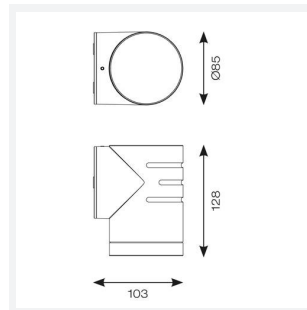

Reef Directional

Reef CCT Directional Wall Light Black
Code: AREELEDWLD

Category	Wall Lights
Application	Hospitality, Outdoor, Residential, Retail
Specification	Architectural

PRODUCT FEATURES

- Durable outdoor directional wall light suitable for residential and hospitality applications
- Choice of matt white or black finishes
- CCT selectable between 3000K, 4000K and 6000K
- Non-dimmable
- Installation in either upward or downward orientation
- Polycarbonate construction ideal for coastal applications
- Unique lockable installation base plate with push fit loop-in loop-out terminals for ease of installation

GENERAL INFORMATION	
Wattage	5W
Lumens Delivered	430lm - 410lm (3000K - 6000K)
Lm/W	85lm/W - 82lm/W (3000K - 6000K)
Beam Angle	90
CRI	80
CCT	3000/4000/6000K
Input	220/240V
Operating Temp	-20°C - 40°C
SDCM	6
Product Weight without Packaging	0.215 kg

TECHNICAL INFORMATION	
Light Source	LED
Colour / Finish	Black
IP Rating	IP65
Class Protection	2
Internal / External	Internal / External
Surface / Recessed / Suspended	Wall
Lumen Depreciation	L80 54,000h
Warranty (Years)	3
CE Mark	Yes
Diameter	85 mm
Height	128 mm