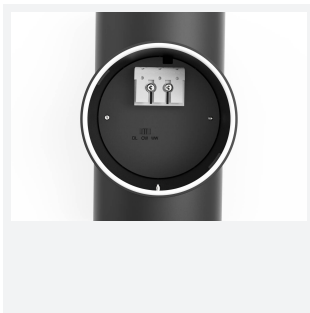

Reef Directional

Reef CCT Directional Wall Light White
Code: AREELEDWLD/WH

| | |
|---------------|---|
| Category | Wall Lights |
| Application | Hospitality, Outdoor, Residential, Retail |
| Specification | Architectural |

PRODUCT FEATURES

- Durable outdoor directional wall light suitable for residential and hospitality applications
- Choice of matt white or black finishes
- CCT selectable between 3000K, 4000K and 6000K
- Non-dimmable
- Installation in either upward or downward orientation
- Polycarbonate construction ideal for coastal applications
- Unique lockable installation base plate with push fit loop-in loop-out terminals for ease of installation

| GENERAL INFORMATION | |
|----------------------------------|---------------------------------|
| Wattage | 5W |
| Lumens Delivered | 430lm - 410lm (3000K - 6000K) |
| Lm/W | 85lm/W - 82lm/W (3000K - 6000K) |
| Beam Angle | 90 |
| CRI | 80 |
| CCT | 3000/4000/6000K |
| Input | 220/240V |
| Operating Temp | -20°C - 40°C |
| SDCM | 6 |
| Product Weight without Packaging | 0.215 kg |

| TECHNICAL INFORMATION | |
|--------------------------------|---------------------|
| Light Source | LED |
| Colour / Finish | White |
| IP Rating | IP65 |
| Class Protection | 2 |
| Internal / External | Internal / External |
| Surface / Recessed / Suspended | Wall |
| Lumen Depreciation | L80 54,000h |
| Warranty (Years) | 3 |
| CE Mark | Yes |
| Diameter | 85 mm |
| Height | 128 mm |