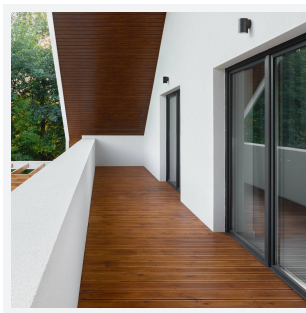

Reef Directional

Reef CCT Directional Wall Light White
Code: AREELEDWLD/WH

| | |
|---------------|---|
| Category | Wall Lights |
| Application | Hospitality, Outdoor, Residential, Retail |
| Specification | Architectural |

PRODUCT FEATURES

- Durable outdoor directional wall light suitable for residential and hospitality applications
- Choice of matt white or black finishes
- CCT selectable between 3000K, 4000K and 6000K
- Non-dimmable
- Installation in either upward or downward orientation
- Polycarbonate construction ideal for coastal applications
- Unique lockable installation base plate with push fit loop-in loop-out terminals for ease of installation