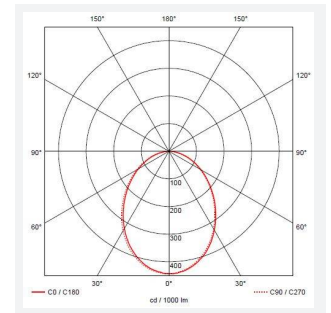

Reef Directional

Reef CCT Directional Wall Light White
Code: AREELEDWLD/WH

| | |
|---------------|---|
| Category | Wall Lights |
| Application | Hospitality, Outdoor, Residential, Retail |
| Specification | Architectural |

| GENERAL INFORMATION | |
|----------------------------------|---------------------------------|
| Wattage | 5W |
| Lumens Delivered | 430lm - 410lm (3000K - 6000K) |
| Lm/W | 85lm/W - 82lm/W (3000K - 6000K) |
| Beam Angle | 90 |
| CRI | 80 |
| CCT | 3000/4000/6000K |
| Input | 220/240V |
| Operating Temp | -20°C - 40°C |
| SDCM | 6 |
| Product Weight without Packaging | 0.215 kg |

| TECHNICAL INFORMATION | |
|--------------------------------|---------------------|
| Light Source | LED |
| Colour / Finish | White |
| IP Rating | IP65 |
| Class Protection | 2 |
| Internal / External | Internal / External |
| Surface / Recessed / Suspended | Wall |
| Lumen Depreciation | L80 54,000h |
| Warranty (Years) | 3 |
| CE Mark | Yes |
| Diameter | 85 mm |
| Height | 128 mm |