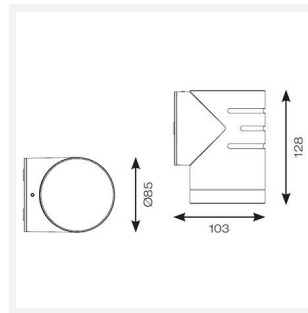

Reef Directional

Reef CCT Directional Wall Light White
Code: AREELEDWLD/WH

| | |
|---------------|---|
| Category | Wall Lights |
| Application | Hospitality, Outdoor, Residential, Retail |
| Specification | Architectural |

| GENERAL INFORMATION | |
|----------------------------------|---------------------------------|
| Wattage | 5W |
| Lumens Delivered | 430lm - 410lm (3000K - 6000K) |
| Lm/W | 85lm/W - 82lm/W (3000K - 6000K) |
| Beam Angle | 90 |
| CRI | 80 |
| CCT | 3000/4000/6000K |
| Input | 220/240V |
| Operating Temp | -20°C - 40°C |
| SDCM | 6 |
| Product Weight without Packaging | 0.215 kg |

| TECHNICAL INFORMATION | |
|--------------------------------|---------------------|
| Light Source | LED |
| Colour / Finish | White |
| IP Rating | IP65 |
| Class Protection | 2 |
| Internal / External | Internal / External |
| Surface / Recessed / Suspended | Wall |
| Lumen Depreciation | L80 54,000h |
| Warranty (Years) | 3 |
| CE Mark | Yes |
| Diameter | 85 mm |
| Height | 128 mm |