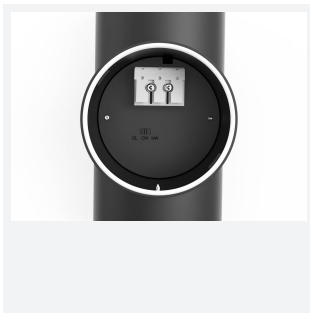

Category	Smart Lighting
Application	Hospitality, Outdoor, Residential, Retail
Specification	Architectural

OCTO Reef Directional Connected by WIZ

OCTO Reef Directional Wall Light Tunable White -
Code: AREELEDWLD/WH/OCTOW

PRODUCT FEATURES

- Durable outdoor directional wall light suitable for residential and hospitality applications
- Installation in either upward or downward orientation
- Polycarbonate construction ideal for coastal applications
- Tunable between 2700K - 6500K via WIZ app and voice control
- Connects directly to your WiFi network using Bluetooth technology to support seamless pairing
- Choice of matt white or black finishes
- Refined durable finish suitable for the challenging environments with adverse weather conditions
- Unique lockable installation base plate with push fit loop-in loop-out terminals for ease of installation

GENERAL INFORMATION

Wattage	6W
Lumens Delivered	450lm - 500lm (2700K - 6500K)
Lm/W	70lm/W - 80lm/W (2700K - 6500K)
Beam Angle	90
CRI	80
CCT	2700-6500K
Input	220/240V
Operating Temp	-20°C - 40°C
SDCM	6
Product Weight without Packaging	0.4 kg

TECHNICAL INFORMATION

Light Source	LED
Colour / Finish	White
IP Rating	IP65
Class Protection	2
Internal / External	Internal / External
Surface / Recessed / Suspended	Wall
Lumen Depreciation	L80 54,000h
Warranty (Years)	3
CE Mark	Yes
Diameter	85 mm
Height	128 mm