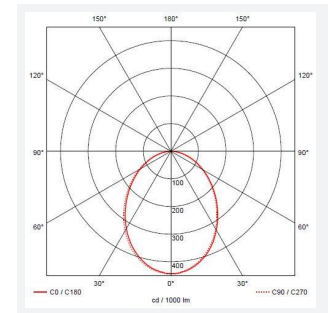

Category	Smart Lighting
Application	Hospitality, Outdoor, Residential, Retail
Specification	Architectural

OCTO Reef Directional Connected by WIZ

OCTO Reef Directional Wall Light Tunable White -
Code: AREELEDWLD/WH/OCTOW

GENERAL INFORMATION

Wattage	6W
Lumens Delivered	450lm - 500lm (2700K - 6500K)
Lm/W	70lm/W - 80lm/W (2700K - 6500K)
Beam Angle	90
CRI	80
CCT	2700-6500K
Input	220/240V
Operating Temp	-20°C - 40°C
SDCM	6
Product Weight without Packaging	0.4 kg

TECHNICAL INFORMATION

Light Source	LED
Colour / Finish	White
IP Rating	IP65
Class Protection	2
Internal / External	Internal / External
Surface / Recessed / Suspended	Wall
Lumen Depreciation	L80 54,000h
Warranty (Years)	3
CE Mark	Yes
Diameter	85 mm
Height	128 mm