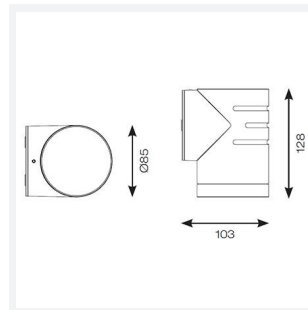

# OCTO Reef Directional Connected by WIZ

Category	Smart Lighting
Application	Hospitality, Outdoor, Residential, Retail
Specification	Architectural

Code: AREELEDWLD/WH/OCTOW

- Durable outdoor directional wall light suitable for residential and hospitality applications
- Installation in either upward or downward orientation
- Polycarbonate construction ideal for coastal applications
- Tunable between 2700K - 6500K via WIZ app and voice control
- Connects directly to your WiFi network using Bluetooth technology to support seamless pairing
- Choice of matt white or black finishes
- Refined durable finish suitable for the challenging environments with adverse weather conditions
- Unique lockable installation base plate with push fit loop-in loop-out terminals for ease of installation

## GENERAL INFORMATION

Wattage	6W
Lumens Delivered	450lm - 500lm (2700K - 6500K)
Lm/W	70lm/W - 80lm/W (2700K - 6500K)
Beam Angle	90
CRI	80
CCT	2700-6500K
Input	220-240V
Operating Temp	-20°C - 40°C
SDCM	6
Product Weight without Packaging	0.4 kg

## TECHNICAL INFORMATION

Light Source	LED
Colour / Finish	White
IP Rating	IP65
Class Protection	2
Internal / External	Internal / External
Surface / Recessed / Suspended	Wall
Lumen Depreciation	L80 54,000h
Warranty (Years)	3
CE Mark	Yes
Diameter	85 mm
Height	128 mm