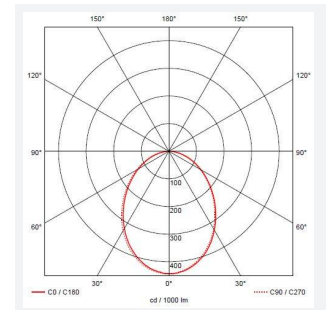

# OCTO Reef Directional Connected by WIZ

Category	Smart Lighting
Application	Hospitality, Outdoor, Residential, Retail
Specification	Architectural

Code: AREELEDWLD/WH/OCTOW

- Durable outdoor directional wall light suitable for residential and hospitality applications
- Installation in either upward or downward orientation
- Polycarbonate construction ideal for coastal applications
- Tunable between 2700K - 6500K via WIZ app and voice control
- Connects directly to your WiFi network using Bluetooth technology to support seamless pairing
- Choice of matt white or black finishes
- Refined durable finish suitable for the challenging environments with adverse weather conditions
- Unique lockable installation base plate with push fit loop-in loop-out terminals for ease of installation

## GENERAL INFORMATION

Wattage	6W
Lumens Delivered	450lm - 500lm (2700K - 6500K)
Lm/W	70lm/W - 80lm/W (2700K - 6500K)
Beam Angle	90
CRI	80
CCT	2700-6500K
Input	220-240V
Operating Temp	-20°C - 40°C
SDCM	6
Product Weight without Packaging	0.4 kg

## TECHNICAL INFORMATION

Light Source	LED
Colour / Finish	White
IP Rating	IP65
Class Protection	2
Internal / External	Internal / External
Surface / Recessed / Suspended	Wall
Lumen Depreciation	L80 54,000h
Warranty (Years)	3
CE Mark	Yes
Diameter	85 mm
Height	128 mm