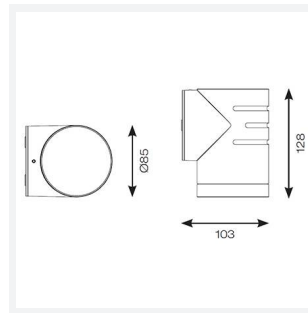

Category	Smart Lighting
Application	Hospitality, Outdoor, Residential, Retail
Specification	Architectural

OCTO Reef Directional Connected by WIZ

OCTO Reef Directional Wall Light Tunable White -
Code: AREELEDWLD/WH/OCTOW

GENERAL INFORMATION

Wattage	6W
Lumens Delivered	450lm - 500lm (2700K - 6500K)
Lm/W	70lm/W - 80lm/W (2700K - 6500K)
Beam Angle	90
CRI	80
CCT	2700-6500K
Input	220/240V
Operating Temp	-20°C - 40°C
SDCM	6
Product Weight without Packaging	0.4 kg

TECHNICAL INFORMATION

Light Source	LED
Colour / Finish	White
IP Rating	IP65
Class Protection	2
Internal / External	Internal / External
Surface / Recessed / Suspended	Wall
Lumen Depreciation	L80 54,000h
Warranty (Years)	3
CE Mark	Yes
Diameter	85 mm
Height	128 mm