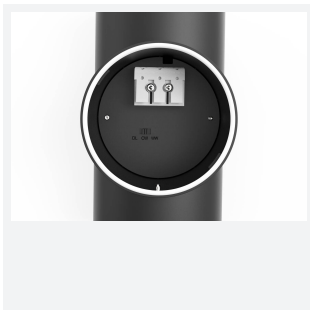

# OCTO Reef Directional Connected by WIZ

Category	Smart Lighting
Application	Hospitality, Outdoor, Residential, Retail
Specification	Architectural

Code: AREELEDWLD/WH/OCTOW

- Durable outdoor directional wall light suitable for residential and hospitality applications
- Installation in either upward or downward orientation
- Polycarbonate construction ideal for coastal applications
- Tunable between 2700K - 6500K via WIZ app and voice control
- Connects directly to your WiFi network using Bluetooth technology to support seamless pairing
- Choice of matt white or black finishes
- Refined durable finish suitable for the challenging environments with adverse weather conditions
- Unique lockable installation base plate with push fit loop-in loop-out terminals for ease of installation

## GENERAL INFORMATION

Wattage	6W
Lumens Delivered	450lm - 500lm (2700K - 6500K)
Lm/W	70lm/W - 80lm/W (2700K - 6500K)
Beam Angle	90
CRI	80
CCT	2700-6500K
Input	220-240V
Operating Temp	-20°C - 40°C
SDCM	6
Product Weight without Packaging	0.4 kg

## TECHNICAL INFORMATION

Light Source	LED
Colour / Finish	White
IP Rating	IP65
Class Protection	2
Internal / External	Internal / External
Surface / Recessed / Suspended	Wall
Lumen Depreciation	L80 54,000h
Warranty (Years)	3
CE Mark	Yes
Diameter	85 mm
Height	128 mm