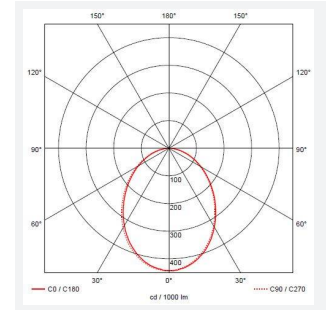

OCTO Reef Directional Connected by WIZ

Category	Smart Lighting
Application	Hospitality, Outdoor, Residential, Retail
Specification	Architectural

Code: AREELEDWLD/OCTOW

- Durable outdoor directional wall light suitable for residential and hospitality applications
- Installation in either upward or downward orientation
- Polycarbonate construction ideal for coastal applications
- Tunable between 2700K - 6500K via WIZ app and voice control
- Connects directly to your WiFi network using Bluetooth technology to support seamless pairing
- Choice of matt white or black finishes
- Refined durable finish suitable for the challenging environments with adverse weather conditions
- Unique lockable installation base plate with push fit loop-in loop-out terminals for ease of installation

GENERAL INFORMATION

Wattage	6W
Lumens Delivered	450lm - 500lm (2700K - 6500K)
Lm/W	70lm/W - 80lm/W (2700K - 6500K)
Beam Angle	90
CRI	80
CCT	2700-6500K
Input	220-240V
Operating Temp	-20°C - 40°C
SDCM	6
Product Weight without Packaging	0.215 kg

TECHNICAL INFORMATION

Light Source	LED
Colour / Finish	Black
IP Rating	IP65
Class Protection	2
Internal / External	Internal / External
Surface / Recessed / Suspended	Wall
Lumen Depreciation	L80 54,000h
Warranty (Years)	3
CE Mark	Yes
Diameter	85 mm
Height	128 mm