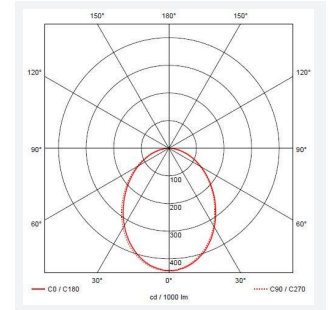

OCTO Reef Directional Connected by WIZ

OCTO Reef Directional Wall Light Tunable White -
Code: AREELEDWLD/OCTOW

| | |
|---------------|---|
| Category | Smart Lighting |
| Application | Hospitality, Outdoor, Residential, Retail |
| Specification | Architectural |

| GENERAL INFORMATION | |
|----------------------------------|---------------------------------|
| Wattage | 6W |
| Lumens Delivered | 450lm - 500lm (2700K - 6500K) |
| Lm/W | 70lm/W - 80lm/W (2700K - 6500K) |
| Beam Angle | 90 |
| CRI | 80 |
| CCT | 2700-6500K |
| Input | 220/240V |
| Operating Temp | -20°C - 40°C |
| SDCM | 6 |
| Product Weight without Packaging | 0.215 kg |

| TECHNICAL INFORMATION | |
|--------------------------------|---------------------|
| Light Source | LED |
| Colour / Finish | Black |
| IP Rating | IP65 |
| Class Protection | 2 |
| Internal / External | Internal / External |
| Surface / Recessed / Suspended | Wall |
| Lumen Depreciation | L80 54,000h |
| Warranty (Years) | 3 |
| CE Mark | Yes |
| Diameter | 85 mm |
| Height | 128 mm |