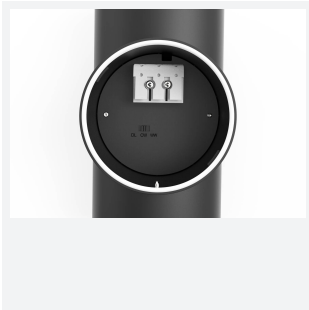

OCTO Reef Directional Connected by WIZ

Category	Smart Lighting
Application	Hospitality, Outdoor, Residential, Retail
Specification	Architectural

Code: AREELEDWLD/OCTOW

- Durable outdoor directional wall light suitable for residential and hospitality applications
- Installation in either upward or downward orientation
- Polycarbonate construction ideal for coastal applications
- Tunable between 2700K - 6500K via WIZ app and voice control
- Connects directly to your WiFi network using Bluetooth technology to support seamless pairing
- Choice of matt white or black finishes
- Refined durable finish suitable for the challenging environments with adverse weather conditions
- Unique lockable installation base plate with push fit loop-in loop-out terminals for ease of installation

GENERAL INFORMATION

Wattage	6W
Lumens Delivered	450lm - 500lm (2700K - 6500K)
Lm/W	70lm/W - 80lm/W (2700K - 6500K)
Beam Angle	90
CRI	80
CCT	2700-6500K
Input	220-240V
Operating Temp	-20°C - 40°C
SDCM	6
Product Weight without Packaging	0.215 kg

TECHNICAL INFORMATION

Light Source	LED
Colour / Finish	Black
IP Rating	IP65
Class Protection	2
Internal / External	Internal / External
Surface / Recessed / Suspended	Wall
Lumen Depreciation	L80 54,000h
Warranty (Years)	3
CE Mark	Yes
Diameter	85 mm
Height	128 mm