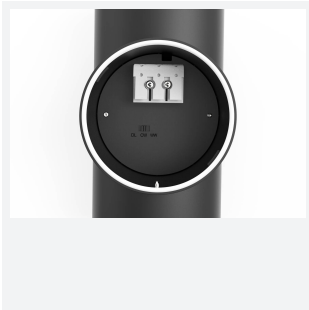

OCTO Reef Directional Connected by WIZ

OCTO Reef Directional Wall Light Tunable White -
Code: AREELEDWLD/OCTOW

| | |
|---------------|---|
| Category | Smart Lighting |
| Application | Hospitality, Outdoor, Residential, Retail |
| Specification | Architectural |

PRODUCT FEATURES

- Durable outdoor directional wall light suitable for residential and hospitality applications
- Installation in either upward or downward orientation
- Polycarbonate construction ideal for coastal applications
- Tunable between 2700K - 6500K via WIZ app and voice control
- Connects directly to your WiFi network using Bluetooth technology to support seamless pairing
- Choice of matt white or black finishes
- Refined durable finish suitable for the challenging environments with adverse weather conditions
- Unique lockable installation base plate with push fit loop-in loop-out terminals for ease of installation

| GENERAL INFORMATION | |
|----------------------------------|---------------------------------|
| Wattage | 6W |
| Lumens Delivered | 450lm - 500lm (2700K - 6500K) |
| Lm/W | 70lm/W - 80lm/W (2700K - 6500K) |
| Beam Angle | 90 |
| CRI | 80 |
| CCT | 2700-6500K |
| Input | 220/240V |
| Operating Temp | -20°C - 40°C |
| SDCM | 6 |
| Product Weight without Packaging | 0.215 kg |

| TECHNICAL INFORMATION | |
|--------------------------------|---------------------|
| Light Source | LED |
| Colour / Finish | Black |
| IP Rating | IP65 |
| Class Protection | 2 |
| Internal / External | Internal / External |
| Surface / Recessed / Suspended | Wall |
| Lumen Depreciation | L80 54,000h |
| Warranty (Years) | 3 |
| CE Mark | Yes |
| Diameter | 85 mm |
| Height | 128 mm |