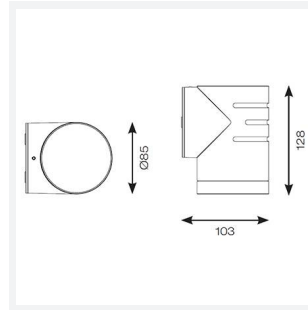

OCTO Reef Directional Connected by WIZ

OCTO Reef Directional Wall Light Tunable White -
Code: AREELEDWLD/OCTOW

| | |
|---------------|---|
| Category | Smart Lighting |
| Application | Hospitality, Outdoor, Residential, Retail |
| Specification | Architectural |

| GENERAL INFORMATION | |
|----------------------------------|---------------------------------|
| Wattage | 6W |
| Lumens Delivered | 450lm - 500lm (2700K - 6500K) |
| Lm/W | 70lm/W - 80lm/W (2700K - 6500K) |
| Beam Angle | 90 |
| CRI | 80 |
| CCT | 2700-6500K |
| Input | 220/240V |
| Operating Temp | -20°C - 40°C |
| SDCM | 6 |
| Product Weight without Packaging | 0.215 kg |

| TECHNICAL INFORMATION | |
|--------------------------------|---------------------|
| Light Source | LED |
| Colour / Finish | Black |
| IP Rating | IP65 |
| Class Protection | 2 |
| Internal / External | Internal / External |
| Surface / Recessed / Suspended | Wall |
| Lumen Depreciation | L80 54,000h |
| Warranty (Years) | 3 |
| CE Mark | Yes |
| Diameter | 85 mm |
| Height | 128 mm |