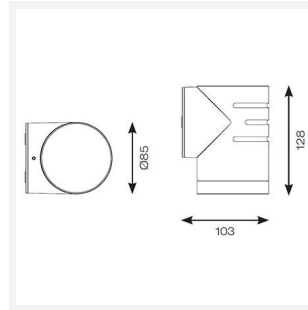

OCTO Reef Directional Connected by WIZ

Category	Smart Lighting
Application	Hospitality, Outdoor, Residential, Retail
Specification	Architectural

Code: AREELEDWLD/OCTOW

- Durable outdoor directional wall light suitable for residential and hospitality applications
- Installation in either upward or downward orientation
- Polycarbonate construction ideal for coastal applications
- Tunable between 2700K - 6500K via WIZ app and voice control
- Connects directly to your WiFi network using Bluetooth technology to support seamless pairing
- Choice of matt white or black finishes
- Refined durable finish suitable for the challenging environments with adverse weather conditions
- Unique lockable installation base plate with push fit loop-in loop-out terminals for ease of installation

GENERAL INFORMATION

Wattage	6W
Lumens Delivered	450lm - 500lm (2700K - 6500K)
Lm/W	70lm/W - 80lm/W (2700K - 6500K)
Beam Angle	90
CRI	80
CCT	2700-6500K
Input	220-240V
Operating Temp	-20°C - 40°C
SDCM	6
Product Weight without Packaging	0.215 kg

TECHNICAL INFORMATION

Light Source	LED
Colour / Finish	Black
IP Rating	IP65
Class Protection	2
Internal / External	Internal / External
Surface / Recessed / Suspended	Wall
Lumen Depreciation	L80 54,000h
Warranty (Years)	3
CE Mark	Yes
Diameter	85 mm
Height	128 mm