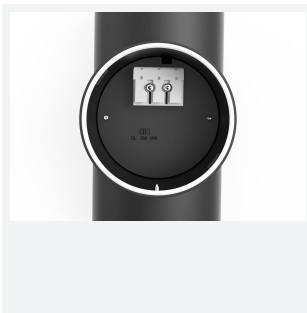

Reef Bi-Directional

Reef CCT Bi-directional Wall Light Black
Code: AREELEDWL

Category	Wall Lights
Application	Hospitality, Outdoor, Residential, Retail
Specification	Architectural

- Durable outdoor bidirectional wall light suitable for residential and hospitality applications
- Choice of matt white or black finishes
- Unique lockable installation base plate with push fit loop-in loop-out terminals for ease of installation
- Non-dimmable
- Polycarbonate construction ideal for coastal applications
- CCT selectable between 3000K, 4000K and 6000K
- Discrete PIR option available

GENERAL INFORMATION

Wattage	10W
Lumens Delivered	890lm (4000K)
Lm/W	89lm/W (4000K)
Beam Angle	90
CRI	80
CCT	3000/4000/6000K
Input	220-240V
Operating Temp	-20°C - 40°C
SDCM	6
Product Weight without Packaging	0.215 kg

TECHNICAL INFORMATION

Light Source	LED
Colour / Finish	Black
IP Rating	IP65
Class Protection	2
Internal / External	Internal / External
Surface / Recessed / Suspended	Wall
Lumen Depreciation	L80 54,000h
Warranty (Years)	3
CE Mark	Yes
Diameter	85 mm
Height	170 mm