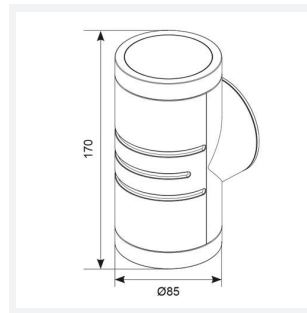

Reef Bi-Directional

Reef CCT Bi-directional Wall Light Black
Code: AREELEDWL

Category	Wall Lights
Application	Hospitality, Outdoor, Residential, Retail
Specification	Architectural

- Durable outdoor bidirectional wall light suitable for residential and hospitality applications
- Choice of matt white or black finishes
- Unique lockable installation base plate with push fit loop-in loop-out terminals for ease of installation
- Non-dimmable
- Polycarbonate construction ideal for coastal applications
- CCT selectable between 3000K, 4000K and 6000K
- Discrete PIR option available

GENERAL INFORMATION

Wattage	10W
Lumens Delivered	890lm (4000K)
Lm/W	89lm/W (4000K)
Beam Angle	90
CRI	80
CCT	3000/4000/6000K
Input	220-240V
Operating Temp	-20°C - 40°C
SDCM	6
Product Weight without Packaging	0.215 kg

TECHNICAL INFORMATION

Light Source	LED
Colour / Finish	Black
IP Rating	IP65
Class Protection	2
Internal / External	Internal / External
Surface / Recessed / Suspended	Wall
Lumen Depreciation	L80 54,000h
Warranty (Years)	3
CE Mark	Yes
Diameter	85 mm
Height	170 mm