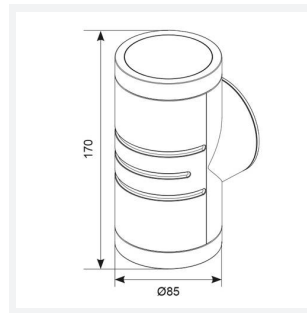

Reef Bi-Directional

Reef CCT Bi-directional Wall Light Black
Code: AREELEDWL

Category	Wall Lights
Application	Hospitality, Outdoor, Residential, Retail
Specification	Architectural

PRODUCT FEATURES

- Durable outdoor bidirectional wall light suitable for residential and hospitality applications
- Choice of matt white or black finishes
- Unique lockable installation base plate with push fit loop-in loop-out terminals for ease of installation
- Non-dimmable
- Polycarbonate construction ideal for coastal applications
- CCT selectable between 3000K, 4000K and 6000K
- Discrete PIR option available

GENERAL INFORMATION	
Wattage	10W
Lumens Delivered	890lm (4000K)
Lm/W	89lm/W (4000K)
Beam Angle	90
CRI	80
CCT	3000/4000/6000K
Input	220/240V
Operating Temp	-20°C - 40°C
SDCM	6
Product Weight without Packaging	0.215 kg

TECHNICAL INFORMATION	
Light Source	LED
Colour / Finish	Black
IP Rating	IP65
Class Protection	2
Internal / External	Internal / External
Surface / Recessed / Suspended	Wall
Lumen Depreciation	L80 54,000h
Warranty (Years)	3
CE Mark	Yes
Diameter	85 mm
Height	170 mm