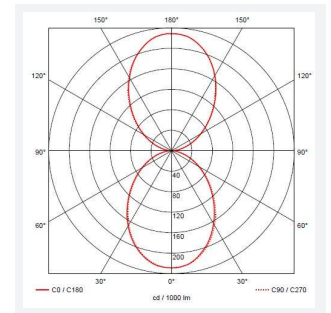

Reef Bi-Directional

Reef CCT Bi-directional Wall Light Black
Code: AREELEDWL

Category	Wall Lights
Application	Hospitality, Outdoor, Residential, Retail
Specification	Architectural

- Durable outdoor bidirectional wall light suitable for residential and hospitality applications
- Choice of matt white or black finishes
- Unique lockable installation base plate with push fit loop-in loop-out terminals for ease of installation
- Non-dimmable
- Polycarbonate construction ideal for coastal applications
- CCT selectable between 3000K, 4000K and 6000K
- Discrete PIR option available

GENERAL INFORMATION

Wattage	10W
Lumens Delivered	890lm (4000K)
Lm/W	89lm/W (4000K)
Beam Angle	90
CRI	80
CCT	3000/4000/6000K
Input	220-240V
Operating Temp	-20°C - 40°C
SDCM	6
Product Weight without Packaging	0.215 kg

TECHNICAL INFORMATION

Light Source	LED
Colour / Finish	Black
IP Rating	IP65
Class Protection	2
Internal / External	Internal / External
Surface / Recessed / Suspended	Wall
Lumen Depreciation	L80 54,000h
Warranty (Years)	3
CE Mark	Yes
Diameter	85 mm
Height	170 mm