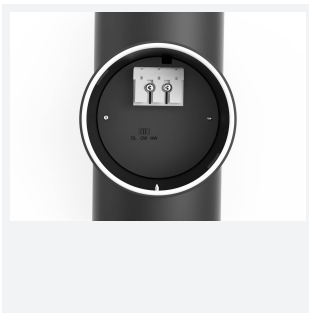

Reef Bi-Directional

Reef CCT Bi-directional Wall Light Black
Code: AREELEDWL

Category	Wall Lights
Application	Hospitality, Outdoor, Residential, Retail
Specification	Architectural

PRODUCT FEATURES

- Durable outdoor bidirectional wall light suitable for residential and hospitality applications
- Choice of matt white or black finishes
- Unique lockable installation base plate with push fit loop-in loop-out terminals for ease of installation
- Non-dimmable
- Polycarbonate construction ideal for coastal applications
- CCT selectable between 3000K, 4000K and 6000K
- Discrete PIR option available

GENERAL INFORMATION	
Wattage	10W
Lumens Delivered	890lm (4000K)
Lm/W	89lm/W (4000K)
Beam Angle	90
CRI	80
CCT	3000/4000/6000K
Input	220/240V
Operating Temp	-20°C - 40°C
SDCM	6
Product Weight without Packaging	0.215 kg

TECHNICAL INFORMATION	
Light Source	LED
Colour / Finish	Black
IP Rating	IP65
Class Protection	2
Internal / External	Internal / External
Surface / Recessed / Suspended	Wall
Lumen Depreciation	L80 54,000h
Warranty (Years)	3
CE Mark	Yes
Diameter	85 mm
Height	170 mm