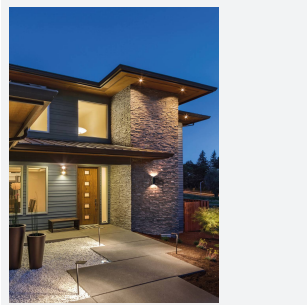

Reef Bi-Directional

Reef CCT Bi-directional Wall Light Black
Code: AREELEDWL

Category	Wall Lights
Application	Hospitality, Outdoor, Residential, Retail
Specification	Architectural

- Durable outdoor bidirectional wall light suitable for residential and hospitality applications
- Choice of matt white or black finishes
- Unique lockable installation base plate with push fit loop-in loop-out terminals for ease of installation
- Non-dimmable
- Polycarbonate construction ideal for coastal applications
- CCT selectable between 3000K, 4000K and 6000K
- Discrete PIR option available