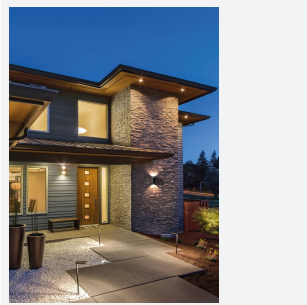

Reef Bi-Directional

Reef CCT Bi-directional Wall Light Black
Code: AREELEDWL

Category	Wall Lights
Application	Hospitality, Outdoor, Residential, Retail
Specification	Architectural

PRODUCT FEATURES

- Durable outdoor bidirectional wall light suitable for residential and hospitality applications
- Choice of matt white or black finishes
- Unique lockable installation base plate with push fit loop-in loop-out terminals for ease of installation
- Non-dimmable
- Polycarbonate construction ideal for coastal applications
- CCT selectable between 3000K, 4000K and 6000K
- Discrete PIR option available