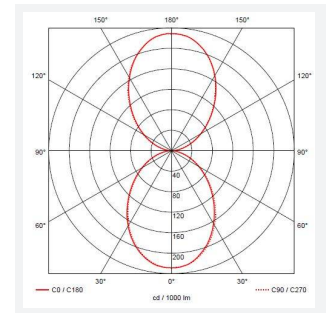

Reef Bi-Directional

Reef CCT Bi-directional Wall Light Black
Code: AREELEDWL

Category	Wall Lights
Application	Hospitality, Outdoor, Residential, Retail
Specification	Architectural

PRODUCT FEATURES

- Durable outdoor bidirectional wall light suitable for residential and hospitality applications
- Choice of matt white or black finishes
- Unique lockable installation base plate with push fit loop-in loop-out terminals for ease of installation
- Non-dimmable
- Polycarbonate construction ideal for coastal applications
- CCT selectable between 3000K, 4000K and 6000K
- Discrete PIR option available

GENERAL INFORMATION	
Wattage	10W
Lumens Delivered	890lm (4000K)
Lm/W	89lm/W (4000K)
Beam Angle	90
CRI	80
CCT	3000/4000/6000K
Input	220/240V
Operating Temp	-20°C - 40°C
SDCM	6
Product Weight without Packaging	0.215 kg

TECHNICAL INFORMATION	
Light Source	LED
Colour / Finish	Black
IP Rating	IP65
Class Protection	2
Internal / External	Internal / External
Surface / Recessed / Suspended	Wall
Lumen Depreciation	L80 54,000h
Warranty (Years)	3
CE Mark	Yes
Diameter	85 mm
Height	170 mm