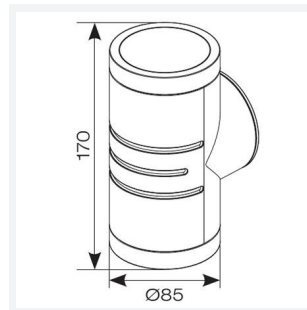

Reef Bi-Directional

Reef CCT Bi-directional Wall Light White
Code: AREELEDWL/WH

Category	Wall Lights
Application	Hospitality, Outdoor, Residential, Retail
Specification	Architectural

PRODUCT FEATURES

- Durable outdoor bidirectional wall light suitable for residential and hospitality applications
- Choice of matt white or black finishes
- Unique lockable installation base plate with push fit loop-in loop-out terminals for ease of installation
- Non-dimmable
- Polycarbonate construction ideal for coastal applications
- CCT selectable between 3000K, 4000K and 6000K
- Discrete PIR option available

GENERAL INFORMATION	
Wattage	10W
Lumens Delivered	890lm (4000K)
Lm/W	89lm/W (4000K)
Beam Angle	90
CRI	80
CCT	3000/4000/6000K
Input	220/240V
Operating Temp	-20°C - 40°C
SDCM	6
Product Weight without Packaging	0.38 kg

TECHNICAL INFORMATION	
Light Source	LED
Colour / Finish	White
IP Rating	IP65
Class Protection	2
Internal / External	Internal / External
Surface / Recessed / Suspended	Wall
Lumen Depreciation	L80 54,000h
Warranty (Years)	3
CE Mark	Yes
Diameter	85 mm
Height	170 mm