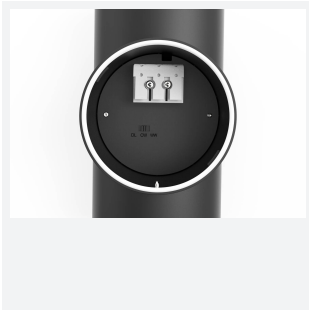

Reef Bi-Directional

Reef CCT Bi-directional Wall Light White
Code: AREELEDWL/WH

Category	Wall Lights
Application	Hospitality, Outdoor, Residential, Retail
Specification	Architectural

PRODUCT FEATURES

- Durable outdoor bidirectional wall light suitable for residential and hospitality applications
- Choice of matt white or black finishes
- Unique lockable installation base plate with push fit loop-in loop-out terminals for ease of installation
- Non-dimmable
- Polycarbonate construction ideal for coastal applications
- CCT selectable between 3000K, 4000K and 6000K
- Discrete PIR option available

GENERAL INFORMATION	
Wattage	10W
Lumens Delivered	890lm (4000K)
Lm/W	89lm/W (4000K)
Beam Angle	90
CRI	80
CCT	3000/4000/6000K
Input	220/240V
Operating Temp	-20°C - 40°C
SDCM	6
Product Weight without Packaging	0.38 kg

TECHNICAL INFORMATION	
Light Source	LED
Colour / Finish	White
IP Rating	IP65
Class Protection	2
Internal / External	Internal / External
Surface / Recessed / Suspended	Wall
Lumen Depreciation	L80 54,000h
Warranty (Years)	3
CE Mark	Yes
Diameter	85 mm
Height	170 mm