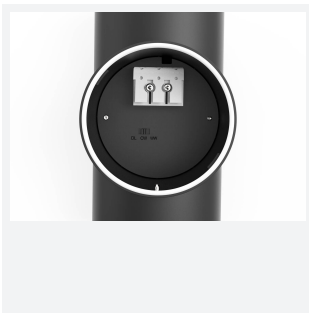

Reef Bi-Directional

Reef CCT Bi-directional Wall Light White
Code: AREELEDWL/WH

Category	Wall Lights
Application	Hospitality, Outdoor, Residential, Retail
Specification	Architectural

- Durable outdoor bidirectional wall light suitable for residential and hospitality applications
- Choice of matt white or black finishes
- Unique lockable installation base plate with push fit loop-in loop-out terminals for ease of installation
- Non-dimmable
- Polycarbonate construction ideal for coastal applications
- CCT selectable between 3000K, 4000K and 6000K
- Discrete PIR option available

GENERAL INFORMATION	
Wattage	10W
Lumens Delivered	890lm (4000K)
Lm/W	89lm/W (4000K)
Beam Angle	90
CRI	80
CCT	3000/4000/6000K
Input	220-240V
Operating Temp	-20°C - 40°C
SDCM	6
Product Weight without Packaging	0.38 kg

TECHNICAL INFORMATION	
Light Source	LED
Colour / Finish	White
IP Rating	IP65
Class Protection	2
Internal / External	Internal / External
Surface / Recessed / Suspended	Wall
Lumen Depreciation	L80 54,000h
Warranty (Years)	3
CE Mark	Yes
Diameter	85 mm
Height	170 mm