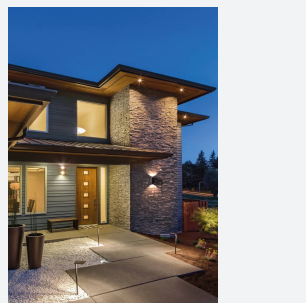

Reef Bi-Directional

Reef CCT Bi-directional Wall Light White
Code: AREELEDWL/WH

Category	Wall Lights
Application	Hospitality, Outdoor, Residential, Retail
Specification	Architectural

- Durable outdoor bidirectional wall light suitable for residential and hospitality applications
- Choice of matt white or black finishes
- Unique lockable installation base plate with push fit loop-in loop-out terminals for ease of installation
- Non-dimmable
- Polycarbonate construction ideal for coastal applications
- CCT selectable between 3000K, 4000K and 6000K
- Discrete PIR option available