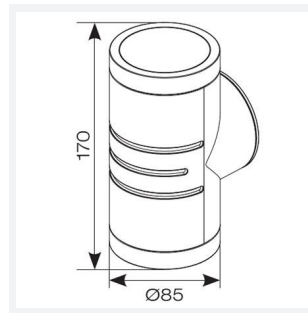

Reef Bi-Directional

Reef CCT Bi-directional Wall Light White
Code: AREELEDWL/WH

Category	Wall Lights
Application	Hospitality, Outdoor, Residential, Retail
Specification	Architectural

- Durable outdoor bidirectional wall light suitable for residential and hospitality applications
- Choice of matt white or black finishes
- Unique lockable installation base plate with push fit loop-in loop-out terminals for ease of installation
- Non-dimmable
- Polycarbonate construction ideal for coastal applications
- CCT selectable between 3000K, 4000K and 6000K
- Discrete PIR option available

GENERAL INFORMATION	
Wattage	10W
Lumens Delivered	890lm (4000K)
Lm/W	89lm/W (4000K)
Beam Angle	90
CRI	80
CCT	3000/4000/6000K
Input	220-240V
Operating Temp	-20°C - 40°C
SDCM	6
Product Weight without Packaging	0.38 kg

TECHNICAL INFORMATION	
Light Source	LED
Colour / Finish	White
IP Rating	IP65
Class Protection	2
Internal / External	Internal / External
Surface / Recessed / Suspended	Wall
Lumen Depreciation	L80 54,000h
Warranty (Years)	3
CE Mark	Yes
Diameter	85 mm
Height	170 mm