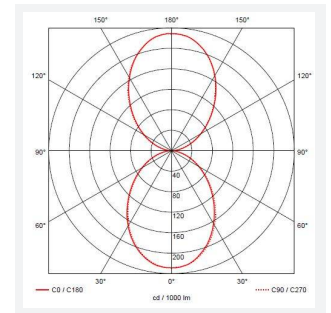

Reef Bi-Directional

Reef CCT Bi-directional Wall Light White
Code: AREELEDWL/WH

Category	Wall Lights
Application	Hospitality, Outdoor, Residential, Retail
Specification	Architectural

- Durable outdoor bidirectional wall light suitable for residential and hospitality applications
- Choice of matt white or black finishes
- Unique lockable installation base plate with push fit loop-in loop-out terminals for ease of installation
- Non-dimmable
- Polycarbonate construction ideal for coastal applications
- CCT selectable between 3000K, 4000K and 6000K
- Discrete PIR option available

GENERAL INFORMATION	
Wattage	10W
Lumens Delivered	890lm (4000K)
Lm/W	89lm/W (4000K)
Beam Angle	90
CRI	80
CCT	3000/4000/6000K
Input	220-240V
Operating Temp	-20°C - 40°C
SDCM	6
Product Weight without Packaging	0.38 kg

TECHNICAL INFORMATION	
Light Source	LED
Colour / Finish	White
IP Rating	IP65
Class Protection	2
Internal / External	Internal / External
Surface / Recessed / Suspended	Wall
Lumen Depreciation	L80 54,000h
Warranty (Years)	3
CE Mark	Yes
Diameter	85 mm
Height	170 mm