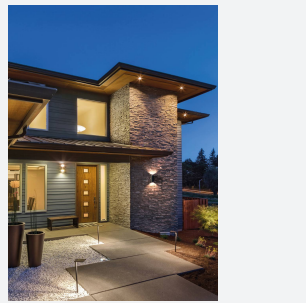

Reef Bi-Directional

Reef CCT Bi-directional Wall Light White
Code: AREELEDWL/WH

Category	Wall Lights
Application	Hospitality, Outdoor, Residential, Retail
Specification	Architectural

PRODUCT FEATURES

- Durable outdoor bidirectional wall light suitable for residential and hospitality applications
- Choice of matt white or black finishes
- Unique lockable installation base plate with push fit loop-in loop-out terminals for ease of installation
- Non-dimmable
- Polycarbonate construction ideal for coastal applications
- CCT selectable between 3000K, 4000K and 6000K
- Discrete PIR option available