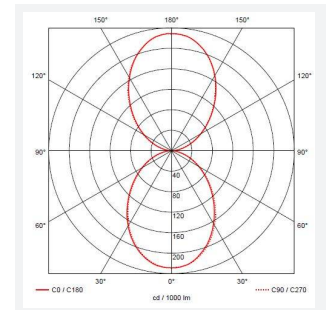

Reef Bi-Directional

Reef CCT Bi-directional Wall Light White
Code: AREELEDWL/WH

Category	Wall Lights
Application	Hospitality, Outdoor, Residential, Retail
Specification	Architectural

PRODUCT FEATURES

- Durable outdoor bidirectional wall light suitable for residential and hospitality applications
- Choice of matt white or black finishes
- Unique lockable installation base plate with push fit loop-in loop-out terminals for ease of installation
- Non-dimmable
- Polycarbonate construction ideal for coastal applications
- CCT selectable between 3000K, 4000K and 6000K
- Discrete PIR option available

GENERAL INFORMATION	
Wattage	10W
Lumens Delivered	890lm (4000K)
Lm/W	89lm/W (4000K)
Beam Angle	90
CRI	80
CCT	3000/4000/6000K
Input	220/240V
Operating Temp	-20°C - 40°C
SDCM	6
Product Weight without Packaging	0.38 kg

TECHNICAL INFORMATION	
Light Source	LED
Colour / Finish	White
IP Rating	IP65
Class Protection	2
Internal / External	Internal / External
Surface / Recessed / Suspended	Wall
Lumen Depreciation	L80 54,000h
Warranty (Years)	3
CE Mark	Yes
Diameter	85 mm
Height	170 mm