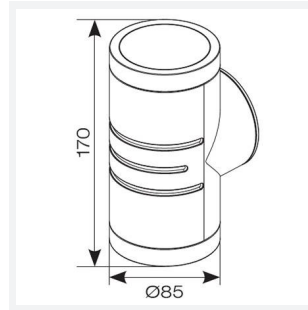

Reef Bi-Directional

Reef CCT Bi-directional Wall Light PIR White
Code: AREELEDWL/WH/PIR

Category	Wall Lights
Application	Hospitality, Outdoor, Residential, Retail
Specification	Architectural

PRODUCT FEATURES

- Durable outdoor bidirectional wall light suitable for residential and hospitality applications
- Choice of matt white or black finishes
- Unique lockable installation base plate with push fit loop-in loop-out terminals for ease of installation
- Non-dimmable
- Polycarbonate construction ideal for coastal applications
- CCT selectable between 3000K, 4000K and 6000K
- Discrete PIR option available

GENERAL INFORMATION	
Wattage	10W
Lumens Delivered	890lm (4000K)
Lm/W	89lm/W (4000K)
Beam Angle	90
CRI	80
CCT	3000/4000/6000K
Input	220/240V
Operating Temp	-20°C - 40°C
SDCM	6
Product Weight without Packaging	0.418 kg

TECHNICAL INFORMATION	
Light Source	LED
Colour / Finish	White
IP Rating	IP65
Class Protection	2
Internal / External	Internal / External
Surface / Recessed / Suspended	Wall
Lumen Depreciation	L80 54,000h
Warranty (Years)	3
CE Mark	Yes
Diameter	85 mm
Height	170 mm