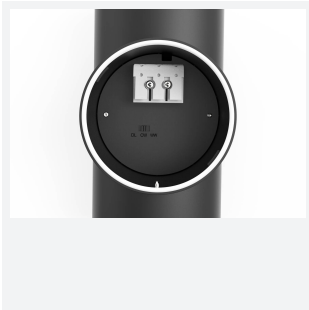

Reef Bi-Directional

Reef CCT Bi-directional Wall Light PIR White
Code: AREELEDWL/WH/PIR

Category	Wall Lights
Application	Hospitality, Outdoor, Residential, Retail
Specification	Architectural

PRODUCT FEATURES

- Durable outdoor bidirectional wall light suitable for residential and hospitality applications
- Choice of matt white or black finishes
- Unique lockable installation base plate with push fit loop-in loop-out terminals for ease of installation
- Non-dimmable
- Polycarbonate construction ideal for coastal applications
- CCT selectable between 3000K, 4000K and 6000K
- Discrete PIR option available

GENERAL INFORMATION	
Wattage	10W
Lumens Delivered	890lm (4000K)
Lm/W	89lm/W (4000K)
Beam Angle	90
CRI	80
CCT	3000/4000/6000K
Input	220/240V
Operating Temp	-20°C - 40°C
SDCM	6
Product Weight without Packaging	0.418 kg

TECHNICAL INFORMATION	
Light Source	LED
Colour / Finish	White
IP Rating	IP65
Class Protection	2
Internal / External	Internal / External
Surface / Recessed / Suspended	Wall
Lumen Depreciation	L80 54,000h
Warranty (Years)	3
CE Mark	Yes
Diameter	85 mm
Height	170 mm