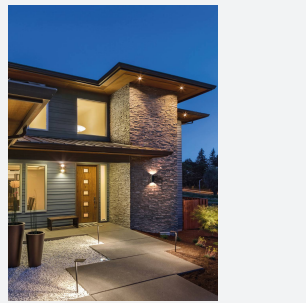

Reef Bi-Directional

Reef CCT Bi-directional Wall Light PIR White
Code: AREELEDWL/WH/PIR

Category	Wall Lights
Application	Hospitality, Outdoor, Residential, Retail
Specification	Architectural

PRODUCT FEATURES

- Durable outdoor bidirectional wall light suitable for residential and hospitality applications
- Choice of matt white or black finishes
- Unique lockable installation base plate with push fit loop-in loop-out terminals for ease of installation
- Non-dimmable
- Polycarbonate construction ideal for coastal applications
- CCT selectable between 3000K, 4000K and 6000K
- Discrete PIR option available