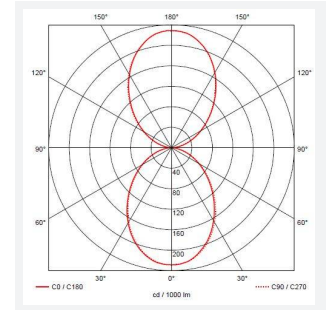

Reef Bi-Directional

Reef CCT Bi-directional Wall Light PIR White
Code: AREELEDWL/WH/PIR

Category	Wall Lights
Application	Hospitality, Outdoor, Residential, Retail
Specification	Architectural

PRODUCT FEATURES

GENERAL INFORMATION	
Wattage	10W
Lumens Delivered	890lm (4000K)
Lm/W	89lm/W (4000K)
Beam Angle	90
CRI	80
CCT	3000/4000/6000K
Input	220/240V
Operating Temp	-20°C - 40°C
SDCM	6
Product Weight without Packaging	0.418 kg

TECHNICAL INFORMATION	
Light Source	LED
Colour / Finish	White
IP Rating	IP65
Class Protection	2
Internal / External	Internal / External
Surface / Recessed / Suspended	Wall
Lumen Depreciation	L80 54,000h
Warranty (Years)	3
CE Mark	Yes
Diameter	85 mm
Height	170 mm