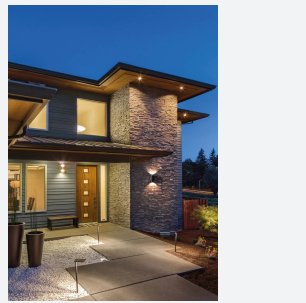

Reef Bi-Directional

Reef CCT Bi-directional Wall Light PIR White
Code: AREELEDWL/WH/PIR

Category	Wall Lights
Application	Hospitality, Outdoor, Residential, Retail
Specification	Architectural

PRODUCT FEATURES

- Durable outdoor bidirectional wall light suitable for residential and hospitality applications
- Choice of matt white or black finishes
- Unique lockable installation base plate with push fit loop-in loop-out terminals for ease of installation
- Non-dimmable
- Polycarbonate construction ideal for coastal applications
- CCT selectable between 3000K, 4000K and 6000K
- Discrete PIR option available