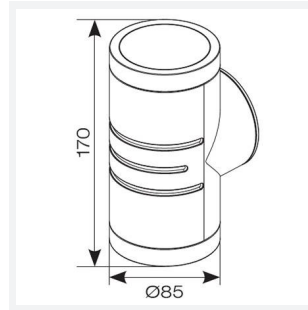

Reef Bi-Directional

Reef CCT Bi-directional Wall Light PIR White
Code: AREELEDWL/WH/PIR

Category	Wall Lights
Application	Hospitality, Outdoor, Residential, Retail
Specification	Architectural

PRODUCT FEATURES

- Durable outdoor bidirectional wall light suitable for residential and hospitality applications
- Choice of matt white or black finishes
- Unique lockable installation base plate with push fit loop-in loop-out terminals for ease of installation
- Non-dimmable
- Polycarbonate construction ideal for coastal applications
- CCT selectable between 3000K, 4000K and 6000K
- Discrete PIR option available

GENERAL INFORMATION	
Wattage	10W
Lumens Delivered	890lm (4000K)
Lm/W	89lm/W (4000K)
Beam Angle	90
CRI	80
CCT	3000/4000/6000K
Input	220-240V
Operating Temp	-20°C - 40°C
SDCM	6
Product Weight without Packaging	0.418 kg

TECHNICAL INFORMATION	
Light Source	LED
Colour / Finish	White
IP Rating	IP65
Class Protection	2
Internal / External	Internal / External
Surface / Recessed / Suspended	Wall
Lumen Depreciation	L80 54,000h
Warranty (Years)	3
CE Mark	Yes
Diameter	85 mm
Height	170 mm