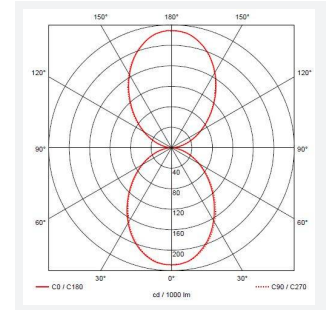

Reef Bi-Directional

Reef CCT Bi-directional Wall Light PIR White
Code: AREELEDWL/WH/PIR

Category	Wall Lights
Application	Hospitality, Outdoor, Residential, Retail
Specification	Architectural

PRODUCT FEATURES

GENERAL INFORMATION	
Wattage	10W
Lumens Delivered	890lm (4000K)
Lm/W	89lm/W (4000K)
Beam Angle	90
CRI	80
CCT	3000/4000/6000K
Input	220-240V
Operating Temp	-20°C - 40°C
SDCM	6
Product Weight without Packaging	0.418 kg

TECHNICAL INFORMATION	
Light Source	LED
Colour / Finish	White
IP Rating	IP65
Class Protection	2
Internal / External	Internal / External
Surface / Recessed / Suspended	Wall
Lumen Depreciation	L80 54,000h
Warranty (Years)	3
CE Mark	Yes
Diameter	85 mm
Height	170 mm