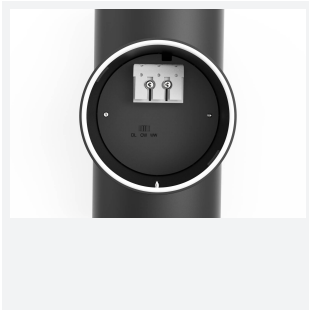

Reef Bi-Directional

Reef CCT Bi-directional Wall Light PIR White
Code: AREELEDWL/WH/PIR

Category	Wall Lights
Application	Hospitality, Outdoor, Residential, Retail
Specification	Architectural

PRODUCT FEATURES

- Durable outdoor bidirectional wall light suitable for residential and hospitality applications
- Choice of matt white or black finishes
- Unique lockable installation base plate with push fit loop-in loop-out terminals for ease of installation
- Non-dimmable
- Polycarbonate construction ideal for coastal applications
- CCT selectable between 3000K, 4000K and 6000K
- Discrete PIR option available

GENERAL INFORMATION	
Wattage	10W
Lumens Delivered	890lm (4000K)
Lm/W	89lm/W (4000K)
Beam Angle	90
CRI	80
CCT	3000/4000/6000K
Input	220-240V
Operating Temp	-20°C - 40°C
SDCM	6
Product Weight without Packaging	0.418 kg

TECHNICAL INFORMATION	
Light Source	LED
Colour / Finish	White
IP Rating	IP65
Class Protection	2
Internal / External	Internal / External
Surface / Recessed / Suspended	Wall
Lumen Depreciation	L80 54,000h
Warranty (Years)	3
CE Mark	Yes
Diameter	85 mm
Height	170 mm