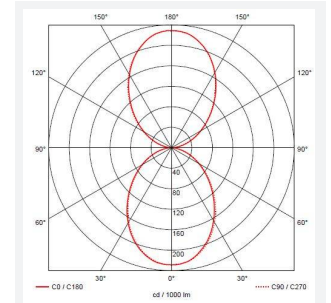

OCTO Reef Bi-Directional Connected by WIZ

Category	Smart Lighting
Application	Hospitality, Outdoor, Residential, Retail
Specification	Architectural

Code: AREELEDWL/WH/OCTOW

- Durable outdoor bidirectional wall light suitable for residential and hospitality applications
- Polycarbonate construction ideal for coastal applications
- Polycarbonate construction ideal for coastal applications
- Tunable between 2700K - 6500K via WIZ app and voice control
- Connects directly to your WiFi network using Bluetooth technology to support seamless pairing
- Choice of matt white or black finishes
- Refined durable finish suitable for the challenging environments with adverse weather conditions
- Unique lockable installation base plate with push fit loop-in loop-out terminals for ease of installation

GENERAL INFORMATION

Wattage	10W
Lumens Delivered	780lm - 830lm (2700K - 6500K)
Lm/W	78lm/W - 82lm/W (2700K - 6500K)
Beam Angle	90
CRI	80
CCT	2700-6500K
Input	220-240V
Operating Temp	-20°C - 40°C
SDCM	6
Product Weight without Packaging	0.4 kg

TECHNICAL INFORMATION

Light Source	LED
Colour / Finish	White
IP Rating	IP65
Class Protection	2
Internal / External	Internal / External
Surface / Recessed / Suspended	Wall
Lumen Depreciation	L80 54,000h
Warranty (Years)	3
CE Mark	Yes
Diameter	85 mm
Height	170 mm