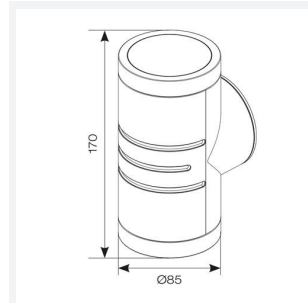

OCTO Reef Bi-Directional Connected by WIZ

Category	Smart Lighting
Application	Hospitality, Outdoor, Residential, Retail
Specification	Architectural

Code: AREELEDWL/WH/OCTOW

- Durable outdoor bidirectional wall light suitable for residential and hospitality applications
- Polycarbonate construction ideal for coastal applications
- Polycarbonate construction ideal for coastal applications
- Tunable between 2700K - 6500K via WIZ app and voice control
- Connects directly to your WiFi network using Bluetooth technology to support seamless pairing
- Choice of matt white or black finishes
- Refined durable finish suitable for the challenging environments with adverse weather conditions
- Unique lockable installation base plate with push fit loop-in loop-out terminals for ease of installation

GENERAL INFORMATION

Wattage	10W
Lumens Delivered	780lm - 830lm (2700K - 6500K)
Lm/W	78lm/W - 82lm/W (2700K - 6500K)
Beam Angle	90
CRI	80
CCT	2700-6500K
Input	220-240V
Operating Temp	-20°C - 40°C
SDCM	6
Product Weight without Packaging	0.4 kg

TECHNICAL INFORMATION

Light Source	LED
Colour / Finish	White
IP Rating	IP65
Class Protection	2
Internal / External	Internal / External
Surface / Recessed / Suspended	Wall
Lumen Depreciation	L80 54,000h
Warranty (Years)	3
CE Mark	Yes
Diameter	85 mm
Height	170 mm