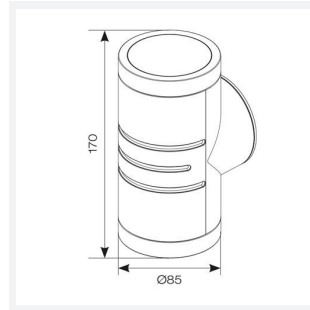

# OCTO Reef Bi-Directional Connected by WIZ

OCTO Reef Bi-directional Wall Light Tunable

Code: AREELEDWL/WH/OCTOW

Category	Smart Lighting
Application	Hospitality, Outdoor, Residential, Retail
Specification	Architectural

## PRODUCT FEATURES

- Durable outdoor bidirectional wall light suitable for residential and hospitality applications
- Polycarbonate construction ideal for coastal applications
- Polycarbonate construction ideal for coastal applications
- Tunable between 2700K - 6500K via WIZ app and voice control
- Connects directly to your WiFi network using Bluetooth technology to support seamless pairing
- Choice of matt white or black finishes
- Refined durable finish suitable for the challenging environments with adverse weather conditions
- Unique lockable installation base plate with push fit loop-in loop-out terminals for ease of installation

### GENERAL INFORMATION

Wattage	10W
Lumens Delivered	780lm - 830lm (2700K - 6500K)
Lm/W	78lm/W - 82lm/W (2700K - 6500K)
Beam Angle	90
CRI	80
CCT	2700-6500K
Input	220/240V
Operating Temp	-20°C - 40°C
SDCM	6
Product Weight without Packaging	0.4 kg

### TECHNICAL INFORMATION

Light Source	LED
Colour / Finish	White
IP Rating	IP65
Class Protection	2
Internal / External	Internal / External
Surface / Recessed / Suspended	Wall
Lumen Depreciation	L80 54,000h
Warranty (Years)	3
CE Mark	Yes
Diameter	85 mm
Height	170 mm