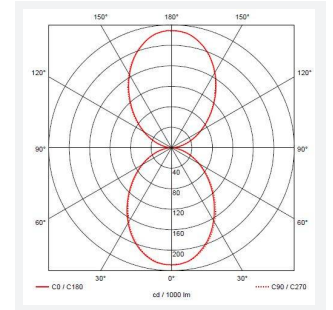

# OCTO Reef Bi-Directional Connected by WIZ

OCTO Reef Bi-directional Wall Light Tunable

Code: AREELEDWL/WH/OCTOW

Category	Smart Lighting
Application	Hospitality, Outdoor, Residential, Retail
Specification	Architectural

### GENERAL INFORMATION

Wattage	10W
Lumens Delivered	780lm - 830lm (2700K - 6500K)
Lm/W	78lm/W - 82lm/W (2700K - 6500K)
Beam Angle	90
CRI	80
CCT	2700-6500K
Input	220/240V
Operating Temp	-20°C - 40°C
SDCM	6
Product Weight without Packaging	0.4 kg

### TECHNICAL INFORMATION

Light Source	LED
Colour / Finish	White
IP Rating	IP65
Class Protection	2
Internal / External	Internal / External
Surface / Recessed / Suspended	Wall
Lumen Depreciation	L80 54,000h
Warranty (Years)	3
CE Mark	Yes
Diameter	85 mm
Height	170 mm