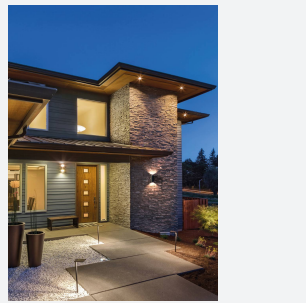

Reef Bi-Directional

Reef CCT Bi-directional Wall Light PIR Black
Code: AREELEDWL/PIR

Category	Wall Lights
Application	Hospitality, Outdoor, Residential, Retail
Specification	Architectural

PRODUCT FEATURES

- Durable outdoor bidirectional wall light suitable for residential and hospitality applications
- Choice of matt white or black finishes
- Unique lockable installation base plate with push fit loop-in loop-out terminals for ease of installation
- Non-dimmable
- Polycarbonate construction ideal for coastal applications
- CCT selectable between 3000K, 4000K and 6000K
- Discrete PIR option available