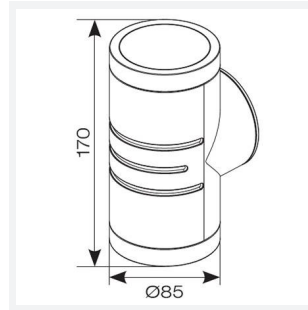

Reef Bi-Directional

Reef CCT Bi-directional Wall Light PIR Black
Code: AREELEDWL/PIR

Category	Wall Lights
Application	Hospitality, Outdoor, Residential, Retail
Specification	Architectural

PRODUCT FEATURES

- Durable outdoor bidirectional wall light suitable for residential and hospitality applications
- Choice of matt white or black finishes
- Unique lockable installation base plate with push fit loop-in loop-out terminals for ease of installation
- Non-dimmable
- Polycarbonate construction ideal for coastal applications
- CCT selectable between 3000K, 4000K and 6000K
- Discrete PIR option available

GENERAL INFORMATION	
Wattage	10W
Lumens Delivered	890lm (4000K)
Lm/W	89lm/W (4000K)
Beam Angle	90
CRI	80
CCT	3000/4000/6000K
Input	220/240V
Operating Temp	-20°C - 40°C
SDCM	6
Product Weight without Packaging	0.393 kg

TECHNICAL INFORMATION	
Light Source	LED
Colour / Finish	Black
IP Rating	IP65
Class Protection	2
Internal / External	Internal / External
Surface / Recessed / Suspended	Wall
Lumen Depreciation	L80 54,000h
Warranty (Years)	3
CE Mark	Yes
Diameter	85 mm
Height	170 mm