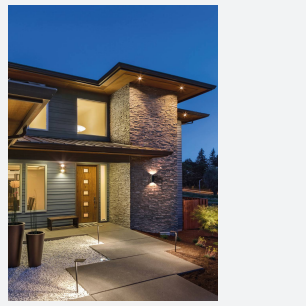

Reef Bi-Directional

Reef CCT Bi-directional Wall Light PIR Black
Code: AREELEDWL/PIR

Category	Wall Lights
Application	Hospitality, Outdoor, Residential, Retail
Specification	Architectural

PRODUCT FEATURES

- Durable outdoor bidirectional wall light suitable for residential and hospitality applications
- Choice of matt white or black finishes
- Unique lockable installation base plate with push fit loop-in loop-out terminals for ease of installation
- Non-dimmable
- Polycarbonate construction ideal for coastal applications
- CCT selectable between 3000K, 4000K and 6000K
- Discrete PIR option available