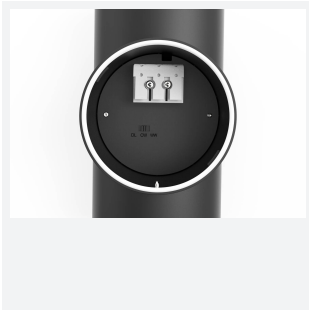

Reef Bi-Directional

Reef CCT Bi-directional Wall Light PIR Black
Code: AREELEDWL/PIR

Category	Wall Lights
Application	Hospitality, Outdoor, Residential, Retail
Specification	Architectural

PRODUCT FEATURES

- Durable outdoor bidirectional wall light suitable for residential and hospitality applications
- Choice of matt white or black finishes
- Unique lockable installation base plate with push fit loop-in loop-out terminals for ease of installation
- Non-dimmable
- Polycarbonate construction ideal for coastal applications
- CCT selectable between 3000K, 4000K and 6000K
- Discrete PIR option available

GENERAL INFORMATION	
Wattage	10W
Lumens Delivered	890lm (4000K)
Lm/W	89lm/W (4000K)
Beam Angle	90
CRI	80
CCT	3000/4000/6000K
Input	220/240V
Operating Temp	-20°C - 40°C
SDCM	6
Product Weight without Packaging	0.393 kg

TECHNICAL INFORMATION	
Light Source	LED
Colour / Finish	Black
IP Rating	IP65
Class Protection	2
Internal / External	Internal / External
Surface / Recessed / Suspended	Wall
Lumen Depreciation	L80 54,000h
Warranty (Years)	3
CE Mark	Yes
Diameter	85 mm
Height	170 mm