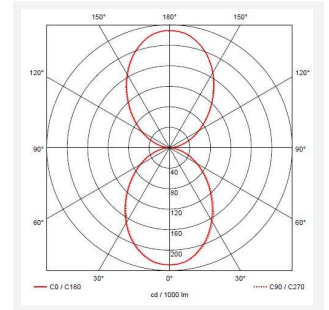

Reef Bi-Directional

Reef CCT Bi-directional Wall Light PIR Black
Code: AREELEDWL/PIR

Category	Wall Lights
Application	Hospitality, Outdoor, Residential, Retail
Specification	Architectural

PRODUCT FEATURES

GENERAL INFORMATION	
Wattage	10W
Lumens Delivered	890lm (4000K)
Lm/W	89lm/W (4000K)
Beam Angle	90
CRI	80
CCT	3000/4000/6000K
Input	220/240V
Operating Temp	-20°C - 40°C
SDCM	6
Product Weight without Packaging	0.393 kg

TECHNICAL INFORMATION	
Light Source	LED
Colour / Finish	Black
IP Rating	IP65
Class Protection	2
Internal / External	Internal / External
Surface / Recessed / Suspended	Wall
Lumen Depreciation	L80 54,000h
Warranty (Years)	3
CE Mark	Yes
Diameter	85 mm
Height	170 mm