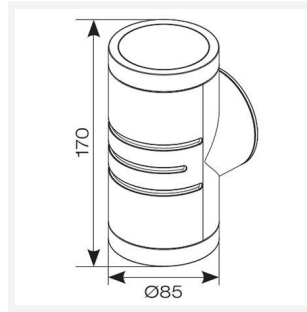

Reef Bi-Directional

Reef CCT Bi-directional Wall Light PIR Black
Code: AREELEDWL/PIR

Category	Wall Lights
Application	Hospitality, Outdoor, Residential, Retail
Specification	Architectural

PRODUCT FEATURES

GENERAL INFORMATION	
Wattage	10W
Lumens Delivered	890lm (4000K)
Lm/W	89lm/W (4000K)
Beam Angle	90
CRI	80
CCT	3000/4000/6000K
Input	220-240V
Operating Temp	-20°C - 40°C
SDCM	6
Product Weight without Packaging	0.393 kg

TECHNICAL INFORMATION	
Light Source	LED
Colour / Finish	Black
IP Rating	IP65
Class Protection	2
Internal / External	Internal / External
Surface / Recessed / Suspended	Wall
Lumen Depreciation	L80 54,000h
Warranty (Years)	3
CE Mark	Yes
Diameter	85 mm
Height	170 mm