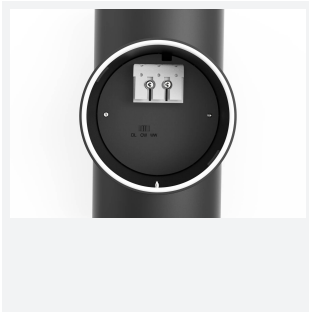

Reef Bi-Directional

Reef CCT Bi-directional Wall Light PIR Black
Code: AREELEDWL/PIR

Category	Wall Lights
Application	Hospitality, Outdoor, Residential, Retail
Specification	Architectural

PRODUCT FEATURES

- Durable outdoor bidirectional wall light suitable for residential and hospitality applications
- Choice of matt white or black finishes
- Unique lockable installation base plate with push fit loop-in loop-out terminals for ease of installation
- Non-dimmable
- Polycarbonate construction ideal for coastal applications
- CCT selectable between 3000K, 4000K and 6000K
- Discrete PIR option available

GENERAL INFORMATION	
Wattage	10W
Lumens Delivered	890lm (4000K)
Lm/W	89lm/W (4000K)
Beam Angle	90
CRI	80
CCT	3000/4000/6000K
Input	220-240V
Operating Temp	-20°C - 40°C
SDCM	6
Product Weight without Packaging	0.393 kg

TECHNICAL INFORMATION	
Light Source	LED
Colour / Finish	Black
IP Rating	IP65
Class Protection	2
Internal / External	Internal / External
Surface / Recessed / Suspended	Wall
Lumen Depreciation	L80 54,000h
Warranty (Years)	3
CE Mark	Yes
Diameter	85 mm
Height	170 mm