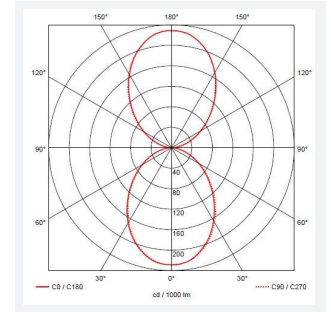

Reef Bi-Directional

Reef CCT Bi-directional Wall Light PIR Black
Code: AREELEDWL/PIR

Category	Wall Lights
Application	Hospitality, Outdoor, Residential, Retail
Specification	Architectural

PRODUCT FEATURES

GENERAL INFORMATION	
Wattage	10W
Lumens Delivered	890lm (4000K)
Lm/W	89lm/W (4000K)
Beam Angle	90
CRI	80
CCT	3000/4000/6000K
Input	220-240V
Operating Temp	-20°C - 40°C
SDCM	6
Product Weight without Packaging	0.393 kg

TECHNICAL INFORMATION	
Light Source	LED
Colour / Finish	Black
IP Rating	IP65
Class Protection	2
Internal / External	Internal / External
Surface / Recessed / Suspended	Wall
Lumen Depreciation	L80 54,000h
Warranty (Years)	3
CE Mark	Yes
Diameter	85 mm
Height	170 mm