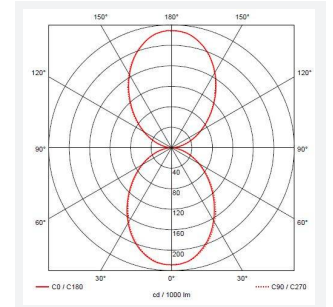

PRODUCT FEATURES

- Durable outdoor bidirectional wall light suitable for residential and hospitality applications
- Polycarbonate construction ideal for coastal applications
- Polycarbonate construction ideal for coastal applications
- Tunable between 2700K - 6500K via WIZ app and voice control
- Connects directly to your WiFi network using Bluetooth technology to support seamless pairing
- Choice of matt white or black finishes
- Refined durable finish suitable for the challenging environments with adverse weather conditions
- Unique lockable installation base plate with push fit loop-in loop-out terminals for ease of installation

GENERAL INFORMATION

Wattage	10W
Lumens Delivered	780lm - 830lm (2700K - 6500K)
Lm/W	78lm/W - 82lm/W (2700K - 6500K)
Beam Angle	90
CRI	80
CCT	2700-6500K
Input	220/240V
Operating Temp	-20°C - 40°C
SDCM	6
Product Weight without Packaging	0.42 kg

TECHNICAL INFORMATION

Light Source	LED
Colour / Finish	Black
IP Rating	IP65
Class Protection	2
Internal / External	Internal / External
Surface / Recessed / Suspended	Wall
Lumen Depreciation	L80 54,000h
Warranty (Years)	3
CE Mark	Yes
Diameter	85 mm
Height	170 mm