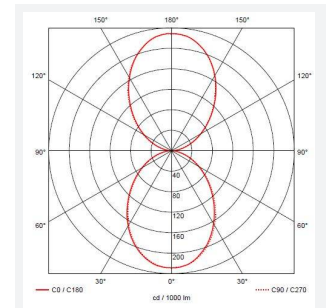

OCTO Reef Bi-Directional Connected by WIZ

Category	Smart Lighting
Application	Hospitality, Outdoor, Residential, Retail
Specification	Architectural

Code: AREELEDWL/OCTOW

- Durable outdoor bidirectional wall light suitable for residential and hospitality applications
- Polycarbonate construction ideal for coastal applications
- Polycarbonate construction ideal for coastal applications
- Tunable between 2700K - 6500K via WIZ app and voice control
- Connects directly to your WiFi network using Bluetooth technology to support seamless pairing
- Choice of matt white or black finishes
- Refined durable finish suitable for the challenging environments with adverse weather conditions
- Unique lockable installation base plate with push fit loop-in loop-out terminals for ease of installation

GENERAL INFORMATION

Wattage	10W
Lumens Delivered	780lm - 830lm (2700K - 6500K)
Lm/W	78lm/W - 82lm/W (2700K - 6500K)
Beam Angle	90
CRI	80
CCT	2700-6500K
Input	220-240V
Operating Temp	-20°C - 40°C
SDCM	6
Product Weight without Packaging	0.42 kg

TECHNICAL INFORMATION

Light Source	LED
Colour / Finish	Black
IP Rating	IP65
Class Protection	2
Internal / External	Internal / External
Surface / Recessed / Suspended	Wall
Lumen Depreciation	L80 54,000h
Warranty (Years)	3
CE Mark	Yes
Diameter	85 mm
Height	170 mm