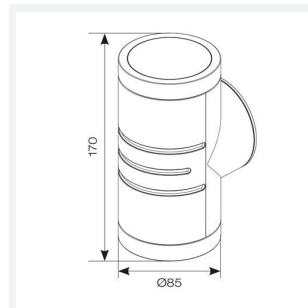

OCTO Reef Bi-Directional Connected by WIZ

Category	Smart Lighting
Application	Hospitality, Outdoor, Residential, Retail
Specification	Architectural

Code: AREELEDWL/OCTOW

- Durable outdoor bidirectional wall light suitable for residential and hospitality applications
- Polycarbonate construction ideal for coastal applications
- Polycarbonate construction ideal for coastal applications
- Tunable between 2700K - 6500K via WIZ app and voice control
- Connects directly to your WiFi network using Bluetooth technology to support seamless pairing
- Choice of matt white or black finishes
- Refined durable finish suitable for the challenging environments with adverse weather conditions
- Unique lockable installation base plate with push fit loop-in loop-out terminals for ease of installation

GENERAL INFORMATION

Wattage	10W
Lumens Delivered	780lm - 830lm (2700K - 6500K)
Lm/W	78lm/W - 82lm/W (2700K - 6500K)
Beam Angle	90
CRI	80
CCT	2700-6500K
Input	220-240V
Operating Temp	-20°C - 40°C
SDCM	6
Product Weight without Packaging	0.42 kg

TECHNICAL INFORMATION

Light Source	LED
Colour / Finish	Black
IP Rating	IP65
Class Protection	2
Internal / External	Internal / External
Surface / Recessed / Suspended	Wall
Lumen Depreciation	L80 54,000h
Warranty (Years)	3
CE Mark	Yes
Diameter	85 mm
Height	170 mm