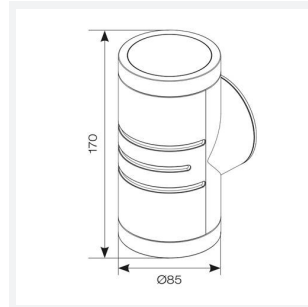

# OCTO Reef Bi-Directional Connected by WIZ

OCTO Reef Bi-directional Wall Light Tunable

Code: AREELEDWL/OCTOW

Category	Smart Lighting
Application	Hospitality, Outdoor, Residential, Retail
Specification	Architectural

## PRODUCT FEATURES

- Durable outdoor bidirectional wall light suitable for residential and hospitality applications
- Polycarbonate construction ideal for coastal applications
- Polycarbonate construction ideal for coastal applications
- Tunable between 2700K - 6500K via WIZ app and voice control
- Connects directly to your WiFi network using Bluetooth technology to support seamless pairing
- Choice of matt white or black finishes
- Refined durable finish suitable for the challenging environments with adverse weather conditions
- Unique lockable installation base plate with push fit loop-in loop-out terminals for ease of installation

### GENERAL INFORMATION

Wattage	10W
Lumens Delivered	780lm - 830lm (2700K - 6500K)
Lm/W	78lm/W - 82lm/W (2700K - 6500K)
Beam Angle	90
CRI	80
CCT	2700-6500K
Input	220/240V
Operating Temp	-20°C - 40°C
SDCM	6
Product Weight without Packaging	0.42 kg

### TECHNICAL INFORMATION

Light Source	LED
Colour / Finish	Black
IP Rating	IP65
Class Protection	2
Internal / External	Internal / External
Surface / Recessed / Suspended	Wall
Lumen Depreciation	L80 54,000h
Warranty (Years)	3
CE Mark	Yes
Diameter	85 mm
Height	170 mm