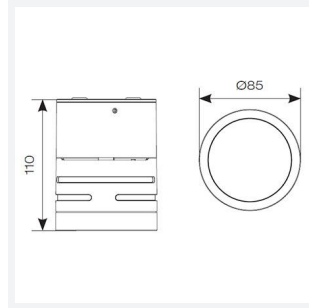

Reef Fixed

Reef CCT Fixed Surface Downlight Black
Code: AREELED

Category	Wall Lights
Application	Hospitality, Outdoor, Residential, Retail
Specification	Architectural

- Durable indoor/outdoor surface mounted downlight suitable for residential and hospitality applications
- Polycarbonate construction ideal for coastal applications
- Unique lockable installation base plate with push fit loop-in loop-out terminals for ease of installation
- Choice of matt white or black finishes
- CCT selectable between 3000K, 4000K and 6000K
- Non-dimmable

GENERAL INFORMATION	
Wattage	5W
Lumens Delivered	480lm (4000K)
Lm/W	97lm/W (4000K)
Beam Angle	90
CRI	80
CCT	3000/4000/6000K
Input	220-240V
Operating Temp	-20°C - 40°C
SDCM	6
Product Weight without Packaging	0.215 kg

TECHNICAL INFORMATION	
Light Source	LED
Colour / Finish	Black
IP Rating	IP65
Class Protection	2
Internal / External	Internal / External
Surface / Recessed / Suspended	Ceiling
Lumen Depreciation	L80 54,000h
Warranty (Years)	3
CE Mark	Yes
Diameter	85 mm
Height	110 mm