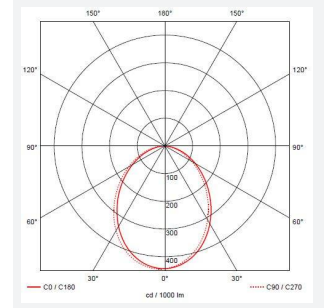

Reef Fixed

Reef CCT Fixed Surface Downlight Black
Code: AREELED

Category	Wall Lights
Application	Hospitality, Outdoor, Residential, Retail
Specification	Architectural

- Durable indoor/outdoor surface mounted downlight suitable for residential and hospitality applications
- Polycarbonate construction ideal for coastal applications
- Unique lockable installation base plate with push fit loop-in loop-out terminals for ease of installation
- Choice of matt white or black finishes
- CCT selectable between 3000K, 4000K and 6000K
- Non-dimmable

GENERAL INFORMATION	
Wattage	5W
Lumens Delivered	480lm (4000K)
Lm/W	97lm/W (4000K)
Beam Angle	90
CRI	80
CCT	3000/4000/6000K
Input	220-240V
Operating Temp	-20°C - 40°C
SDCM	6
Product Weight without Packaging	0.215 kg

TECHNICAL INFORMATION	
Light Source	LED
Colour / Finish	Black
IP Rating	IP65
Class Protection	2
Internal / External	Internal / External
Surface / Recessed / Suspended	Ceiling
Lumen Depreciation	L80 54,000h
Warranty (Years)	3
CE Mark	Yes
Diameter	85 mm
Height	110 mm