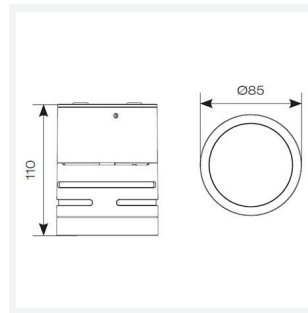

Reef Fixed

Reef CCT Fixed Surface Downlight Black
Code: AREELEDD

Category	Wall Lights
Application	Hospitality, Outdoor, Residential, Retail
Specification	Architectural

PRODUCT FEATURES

- Durable indoor/outdoor surface mounted downlight suitable for residential and hospitality applications
- Polycarbonate construction ideal for coastal applications
- Unique lockable installation base plate with push fit loop-in loop-out terminals for ease of installation
- Choice of matt white or black finishes
- CCT selectable between 3000K, 4000K and 6000K
- Non-dimmable

GENERAL INFORMATION	
Wattage	5W
Lumens Delivered	480lm (4000K)
Lm/W	97lm/W (4000K)
Beam Angle	90
CRI	80
CCT	3000/4000/6000K
Input	220/240V
Operating Temp	-20°C - 40°C
SDCM	6
Product Weight without Packaging	0.215 kg

TECHNICAL INFORMATION	
Light Source	LED
Colour / Finish	Black
IP Rating	IP65
Class Protection	2
Internal / External	Internal / External
Surface / Recessed / Suspended	Ceiling
Lumen Depreciation	L80 54,000h
Warranty (Years)	3
CE Mark	Yes
Diameter	85 mm
Height	110 mm