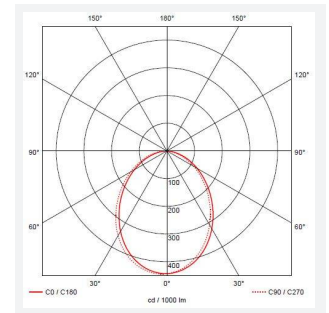

Reef Fixed

Reef CCT Fixed Surface Downlight Black
Code: AREELEDD

Category	Wall Lights
Application	Hospitality, Outdoor, Residential, Retail
Specification	Architectural

PRODUCT FEATURES

- Durable indoor/outdoor surface mounted downlight suitable for residential and hospitality applications
- Polycarbonate construction ideal for coastal applications
- Unique lockable installation base plate with push fit loop-in loop-out terminals for ease of installation
- Choice of matt white or black finishes
- CCT selectable between 3000K, 4000K and 6000K
- Non-dimmable

GENERAL INFORMATION	
Wattage	5W
Lumens Delivered	480lm (4000K)
Lm/W	97lm/W (4000K)
Beam Angle	90
CRI	80
CCT	3000/4000/6000K
Input	220/240V
Operating Temp	-20°C - 40°C
SDCM	6
Product Weight without Packaging	0.215 kg

TECHNICAL INFORMATION	
Light Source	LED
Colour / Finish	Black
IP Rating	IP65
Class Protection	2
Internal / External	Internal / External
Surface / Recessed / Suspended	Ceiling
Lumen Depreciation	L80 54,000h
Warranty (Years)	3
CE Mark	Yes
Diameter	85 mm
Height	110 mm