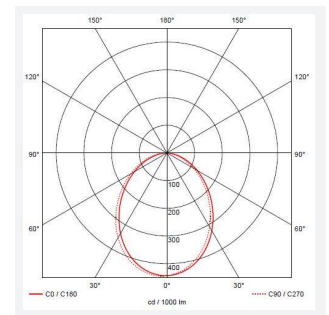

Reef Fixed

Reef CCT Fixed Surface Downlight White
Code: AREELED/WH

Category	Wall Lights
Application	Hospitality, Outdoor, Residential, Retail
Specification	Architectural

PRODUCT FEATURES

- Durable indoor/outdoor surface mounted downlight suitable for residential and hospitality applications
- Polycarbonate construction ideal for coastal applications
- Unique lockable installation base plate with push fit loop-in loop-out terminals for ease of installation
- Choice of matt white or black finishes
- CCT selectable between 3000K, 4000K and 6000K
- Non-dimmable

GENERAL INFORMATION	
Wattage	5W
Lumens Delivered	480lm (4000K)
Lm/W	97lm/W (4000K)
Beam Angle	90
CRI	80
CCT	3000/4000/6000K
Input	220/240V
Operating Temp	-20°C - 40°C
SDCM	6
Product Weight without Packaging	0.215 kg

TECHNICAL INFORMATION	
Light Source	LED
Colour / Finish	White
IP Rating	IP65
Class Protection	2
Internal / External	Internal / External
Surface / Recessed / Suspended	Ceiling
Lumen Depreciation	L80 54,000h
Warranty (Years)	3
CE Mark	Yes
Diameter	85 mm
Height	110 mm