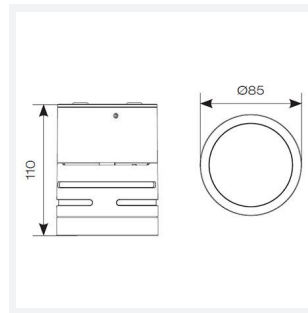

Reef Fixed

Reef CCT Fixed Surface Downlight White
Code: AREELED/WH

Category	Wall Lights
Application	Hospitality, Outdoor, Residential, Retail
Specification	Architectural

- Durable indoor/outdoor surface mounted downlight suitable for residential and hospitality applications
- Polycarbonate construction ideal for coastal applications
- Unique lockable installation base plate with push fit loop-in loop-out terminals for ease of installation
- Choice of matt white or black finishes
- CCT selectable between 3000K, 4000K and 6000K
- Non-dimmable

GENERAL INFORMATION	
Wattage	5W
Lumens Delivered	480lm (4000K)
Lm/W	97lm/W (4000K)
Beam Angle	90
CRI	80
CCT	3000/4000/6000K
Input	220-240V
Operating Temp	-20°C - 40°C
SDCM	6
Product Weight without Packaging	0.215 kg

TECHNICAL INFORMATION	
Light Source	LED
Colour / Finish	White
IP Rating	IP65
Class Protection	2
Internal / External	Internal / External
Surface / Recessed / Suspended	Ceiling
Lumen Depreciation	L80 54,000h
Warranty (Years)	3
CE Mark	Yes
Diameter	85 mm
Height	110 mm