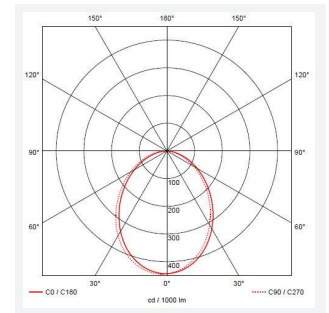

# Reef Fixed

Reef CCT Fixed Surface Downlight White  
Code: AREELED/WH

Category	Wall Lights
Application	Hospitality, Outdoor, Residential, Retail
Specification	Architectural

GENERAL INFORMATION	
Wattage	5W
Lumens Delivered	480lm (4000K)
Lm/W	97lm/W (4000K)
Beam Angle	90
CRI	80
CCT	3000/4000/6000K
Input	220-240V
Operating Temp	-20°C - 40°C
SDCM	6
Product Weight without Packaging	0.215 kg

TECHNICAL INFORMATION	
Light Source	LED
Colour / Finish	White
IP Rating	IP65
Class Protection	2
Internal / External	Internal / External
Surface / Recessed / Suspended	Ceiling
Lumen Depreciation	L80 54,000h
Warranty (Years)	3
CE Mark	Yes
Diameter	85 mm
Height	110 mm