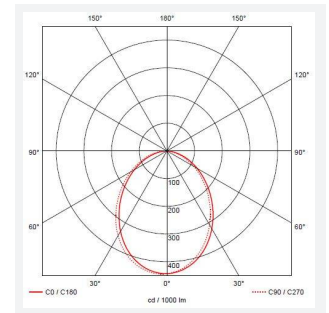

Reef Fixed

Reef CCT Fixed Surface Downlight White
Code: AREELED/WH

Category	Wall Lights
Application	Hospitality, Outdoor, Residential, Retail
Specification	Architectural

- Durable indoor/outdoor surface mounted downlight suitable for residential and hospitality applications
- Polycarbonate construction ideal for coastal applications
- Unique lockable installation base plate with push fit loop-in loop-out terminals for ease of installation
- Choice of matt white or black finishes
- CCT selectable between 3000K, 4000K and 6000K
- Non-dimmable

GENERAL INFORMATION	
Wattage	5W
Lumens Delivered	480lm (4000K)
Lm/W	97lm/W (4000K)
Beam Angle	90
CRI	80
CCT	3000/4000/6000K
Input	220-240V
Operating Temp	-20°C - 40°C
SDCM	6
Product Weight without Packaging	0.215 kg

TECHNICAL INFORMATION	
Light Source	LED
Colour / Finish	White
IP Rating	IP65
Class Protection	2
Internal / External	Internal / External
Surface / Recessed / Suspended	Ceiling
Lumen Depreciation	L80 54,000h
Warranty (Years)	3
CE Mark	Yes
Diameter	85 mm
Height	110 mm