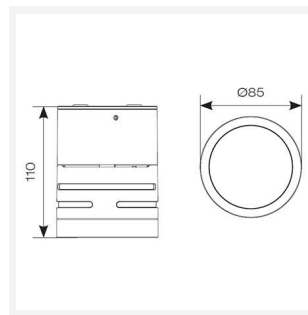

Reef Fixed

Reef CCT Fixed Surface Downlight White
Code: AREELED/WH

Category	Wall Lights
Application	Hospitality, Outdoor, Residential, Retail
Specification	Architectural

PRODUCT FEATURES

- Durable indoor/outdoor surface mounted downlight suitable for residential and hospitality applications
- Polycarbonate construction ideal for coastal applications
- Unique lockable installation base plate with push fit loop-in loop-out terminals for ease of installation
- Choice of matt white or black finishes
- CCT selectable between 3000K, 4000K and 6000K
- Non-dimmable

GENERAL INFORMATION	
Wattage	5W
Lumens Delivered	480lm (4000K)
Lm/W	97lm/W (4000K)
Beam Angle	90
CRI	80
CCT	3000/4000/6000K
Input	220/240V
Operating Temp	-20°C - 40°C
SDCM	6
Product Weight without Packaging	0.215 kg

TECHNICAL INFORMATION	
Light Source	LED
Colour / Finish	White
IP Rating	IP65
Class Protection	2
Internal / External	Internal / External
Surface / Recessed / Suspended	Ceiling
Lumen Depreciation	L80 54,000h
Warranty (Years)	3
CE Mark	Yes
Diameter	85 mm
Height	110 mm