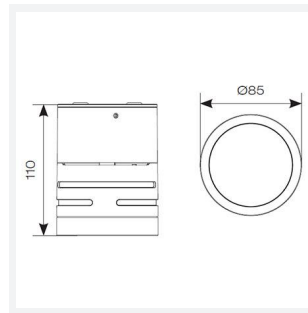

# Reef Fixed

Reef CCT Fixed Surface Downlight White  
Code: AREELED/WH

Category	Wall Lights
Application	Hospitality, Outdoor, Residential, Retail
Specification	Architectural

GENERAL INFORMATION	
Wattage	5W
Lumens Delivered	480lm (4000K)
Lm/W	97lm/W (4000K)
Beam Angle	90
CRI	80
CCT	3000/4000/6000K
Input	220-240V
Operating Temp	-20°C - 40°C
SDCM	6
Product Weight without Packaging	0.215 kg

TECHNICAL INFORMATION	
Light Source	LED
Colour / Finish	White
IP Rating	IP65
Class Protection	2
Internal / External	Internal / External
Surface / Recessed / Suspended	Ceiling
Lumen Depreciation	L80 54,000h
Warranty (Years)	3
CE Mark	Yes
Diameter	85 mm
Height	110 mm