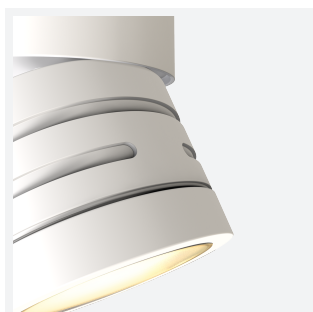

Reef Adjustable

Reef CCT Adjustable Surface Downlight White

Code: AREELEDA

Category	Wall Lights
Application	Hospitality, Outdoor, Residential, Retail
Specification	Architectural

PRODUCT FEATURES

- Durable indoor/outdoor surface mounted downlight suitable for residential and hospitality applications
- Polycarbonate construction ideal for coastal applications
- Unique lockable installation base plate with push fit loop-in loop-out terminals for ease of installation
- Choice of matt white or black finishes
- CCT selectable between 3000K, 4000K and 6000K
- Non-dimmable

GENERAL INFORMATION

Wattage	5W
Lumens Delivered	480lm (4000K)
Lm/W	97lm/W (4000K)
Beam Angle	90
CRI	80
CCT	3000/4000/6000K
Input	220-240V
Operating Temp	-20°C - 40°C
SDCM	6
Product Weight without Packaging	0.215 kg

TECHNICAL INFORMATION

Light Source	LED
Colour / Finish	White
IP Rating	IP54
Class Protection	2
Internal / External	Internal / External
Surface / Recessed / Suspended	Ceiling
Lumen Depreciation	L80 54,000h
Warranty (Years)	3
CE Mark	Yes
Diameter	85 mm
Height	110 mm