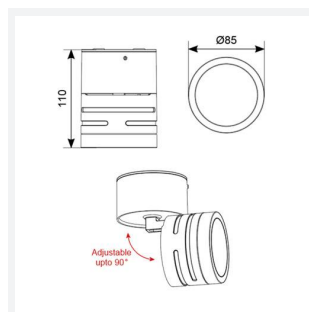

Reef Adjustable

Reef CCT Adjustable Surface Downlight White
Code: AREELED A

Category	Wall Lights
Application	Hospitality, Outdoor, Residential, Retail
Specification	Architectural

PRODUCT FEATURES

- Durable indoor/outdoor surface mounted downlight suitable for residential and hospitality applications
- Polycarbonate construction ideal for coastal applications
- Unique lockable installation base plate with push fit loop-in loop-out terminals for ease of installation
- Choice of matt white or black finishes
- CCT selectable between 3000K, 4000K and 6000K
- Non-dimmable

GENERAL INFORMATION	
Wattage	5W
Lumens Delivered	480lm (4000K)
Lm/W	97lm/W (4000K)
Beam Angle	90
CRI	80
CCT	3000/4000/6000K
Input	220/240V
Operating Temp	-20°C - 40°C
SDCM	6
Product Weight without Packaging	0.215 kg

TECHNICAL INFORMATION	
Light Source	LED
Colour / Finish	White
IP Rating	IP54
Class Protection	2
Internal / External	Internal / External
Surface / Recessed / Suspended	Ceiling
Lumen Depreciation	L80 54,000h
Warranty (Years)	3
CE Mark	Yes
Diameter	85 mm
Height	110 mm