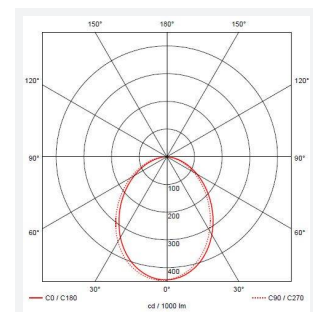

Reef Adjustable

Reef CCT Adjustable Surface Downlight White
Code: AREELED A

Category	Wall Lights
Application	Hospitality, Outdoor, Residential, Retail
Specification	Architectural

PRODUCT FEATURES

- Durable indoor/outdoor surface mounted downlight suitable for residential and hospitality applications
- Polycarbonate construction ideal for coastal applications
- Unique lockable installation base plate with push fit loop-in loop-out terminals for ease of installation
- Choice of matt white or black finishes
- CCT selectable between 3000K, 4000K and 6000K
- Non-dimmable

GENERAL INFORMATION	
Wattage	5W
Lumens Delivered	480lm (4000K)
Lm/W	97lm/W (4000K)
Beam Angle	90
CRI	80
CCT	3000/4000/6000K
Input	220/240V
Operating Temp	-20°C - 40°C
SDCM	6
Product Weight without Packaging	0.215 kg

TECHNICAL INFORMATION	
Light Source	LED
Colour / Finish	White
IP Rating	IP54
Class Protection	2
Internal / External	Internal / External
Surface / Recessed / Suspended	Ceiling
Lumen Depreciation	L80 54,000h
Warranty (Years)	3
CE Mark	Yes
Diameter	85 mm
Height	110 mm