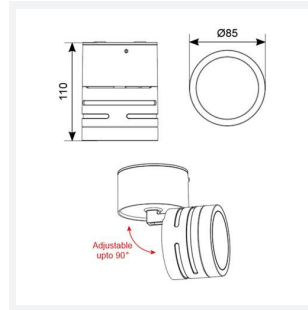

Reef Adjustable

Reef CCT Adjustable Surface Downlight White
Code: AREELEDA

Category	Wall Lights
Application	Hospitality, Outdoor, Residential, Retail
Specification	Architectural

PRODUCT FEATURES

- Durable indoor/outdoor surface mounted downlight suitable for residential and hospitality applications
- Polycarbonate construction ideal for coastal applications
- Unique lockable installation base plate with push fit loop-in loop-out terminals for ease of installation
- Choice of matt white or black finishes
- CCT selectable between 3000K, 4000K and 6000K
- Non-dimmable

GENERAL INFORMATION	
Wattage	5W
Lumens Delivered	480lm (4000K)
Lm/W	97lm/W (4000K)
Beam Angle	90
CRI	80
CCT	3000/4000/6000K
Input	220-240V
Operating Temp	-20°C - 40°C
SDCM	6
Product Weight without Packaging	0.215 kg

TECHNICAL INFORMATION	
Light Source	LED
Colour / Finish	White
IP Rating	IP54
Class Protection	2
Internal / External	Internal / External
Surface / Recessed / Suspended	Ceiling
Lumen Depreciation	L80 54,000h
Warranty (Years)	3
CE Mark	Yes
Diameter	85 mm
Height	110 mm