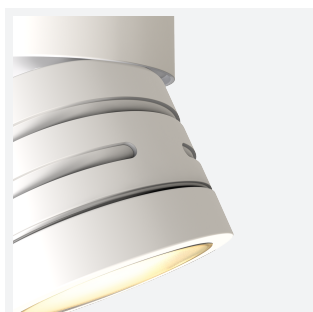

Reef Adjustable

Reef CCT Adjustable Surface Downlight White
Code: AREELED A

Category	Wall Lights
Application	Hospitality, Outdoor, Residential, Retail
Specification	Architectural

PRODUCT FEATURES

- Durable indoor/outdoor surface mounted downlight suitable for residential and hospitality applications
- Polycarbonate construction ideal for coastal applications
- Unique lockable installation base plate with push fit loop-in loop-out terminals for ease of installation
- Choice of matt white or black finishes
- CCT selectable between 3000K, 4000K and 6000K
- Non-dimmable

GENERAL INFORMATION	
Wattage	5W
Lumens Delivered	480lm (4000K)
Lm/W	97lm/W (4000K)
Beam Angle	90
CRI	80
CCT	3000/4000/6000K
Input	220/240V
Operating Temp	-20°C - 40°C
SDCM	6
Product Weight without Packaging	0.215 kg

TECHNICAL INFORMATION	
Light Source	LED
Colour / Finish	White
IP Rating	IP54
Class Protection	2
Internal / External	Internal / External
Surface / Recessed / Suspended	Ceiling
Lumen Depreciation	L80 54,000h
Warranty (Years)	3
CE Mark	Yes
Diameter	85 mm
Height	110 mm