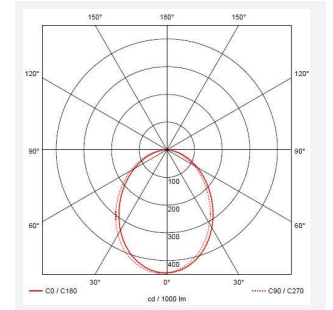

Reef Adjustable

Reef CCT Adjustable Surface Downlight White
Code: AREELEDA

Category	Wall Lights
Application	Hospitality, Outdoor, Residential, Retail
Specification	Architectural

PRODUCT FEATURES

- Durable indoor/outdoor surface mounted downlight suitable for residential and hospitality applications
- Polycarbonate construction ideal for coastal applications
- Unique lockable installation base plate with push fit loop-in loop-out terminals for ease of installation
- Choice of matt white or black finishes
- CCT selectable between 3000K, 4000K and 6000K
- Non-dimmable

GENERAL INFORMATION	
Wattage	5W
Lumens Delivered	480lm (4000K)
Lm/W	97lm/W (4000K)
Beam Angle	90
CRI	80
CCT	3000/4000/6000K
Input	220-240V
Operating Temp	-20°C - 40°C
SDCM	6
Product Weight without Packaging	0.215 kg

TECHNICAL INFORMATION	
Light Source	LED
Colour / Finish	White
IP Rating	IP54
Class Protection	2
Internal / External	Internal / External
Surface / Recessed / Suspended	Ceiling
Lumen Depreciation	L80 54,000h
Warranty (Years)	3
CE Mark	Yes
Diameter	85 mm
Height	110 mm