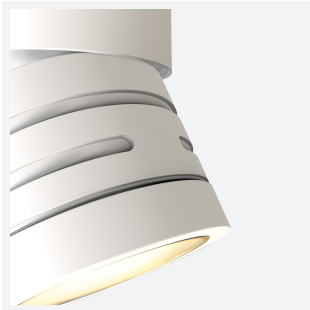

Reef Adjustable

Reef CCT Adjustable Surface Downlight White
Code: AREELEDA

Category	Wall Lights
Application	Hospitality, Outdoor, Residential, Retail
Specification	Architectural

PRODUCT FEATURES

- Durable indoor/outdoor surface mounted downlight suitable for residential and hospitality applications
- Polycarbonate construction ideal for coastal applications
- Unique lockable installation base plate with push fit loop-in loop-out terminals for ease of installation
- Choice of matt white or black finishes
- CCT selectable between 3000K, 4000K and 6000K
- Non-dimmable

GENERAL INFORMATION	
Wattage	5W
Lumens Delivered	480lm (4000K)
Lm/W	97lm/W (4000K)
Beam Angle	90
CRI	80
CCT	3000/4000/6000K
Input	220-240V
Operating Temp	-20°C - 40°C
SDCM	6
Product Weight without Packaging	0.215 kg

TECHNICAL INFORMATION	
Light Source	LED
Colour / Finish	White
IP Rating	IP54
Class Protection	2
Internal / External	Internal / External
Surface / Recessed / Suspended	Ceiling
Lumen Depreciation	L80 54,000h
Warranty (Years)	3
CE Mark	Yes
Diameter	85 mm
Height	110 mm