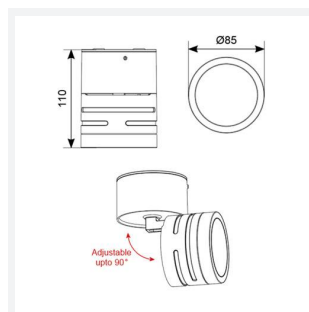

Reef Adjustable

Reef CCT Adjustable Surface Downlight White

Code: AREELEDA

Category	Wall Lights
Application	Hospitality, Outdoor, Residential, Retail
Specification	Architectural

PRODUCT FEATURES

- Durable indoor/outdoor surface mounted downlight suitable for residential and hospitality applications
- Polycarbonate construction ideal for coastal applications
- Unique lockable installation base plate with push fit loop-in loop-out terminals for ease of installation
- Choice of matt white or black finishes
- CCT selectable between 3000K, 4000K and 6000K
- Non-dimmable

GENERAL INFORMATION

Wattage	5W
Lumens Delivered	480lm (4000K)
Lm/W	97lm/W (4000K)
Beam Angle	90
CRI	80
CCT	3000/4000/6000K
Input	220-240V
Operating Temp	-20°C - 40°C
SDCM	6
Product Weight without Packaging	0.215 kg

TECHNICAL INFORMATION

Light Source	LED
Colour / Finish	White
IP Rating	IP54
Class Protection	2
Internal / External	Internal / External
Surface / Recessed / Suspended	Ceiling
Lumen Depreciation	L80 54,000h
Warranty (Years)	3
CE Mark	Yes
Diameter	85 mm
Height	110 mm