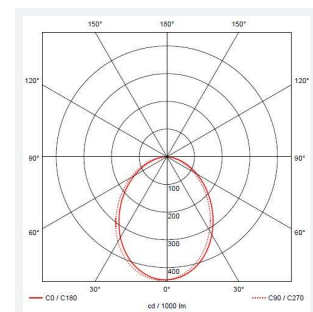

Reef Adjustable

Reef CCT Adjustable Surface Downlight White

Code: AREELEDA

Category	Wall Lights
Application	Hospitality, Outdoor, Residential, Retail
Specification	Architectural

PRODUCT FEATURES

- Durable indoor/outdoor surface mounted downlight suitable for residential and hospitality applications
- Polycarbonate construction ideal for coastal applications
- Unique lockable installation base plate with push fit loop-in loop-out terminals for ease of installation
- Choice of matt white or black finishes
- CCT selectable between 3000K, 4000K and 6000K
- Non-dimmable

GENERAL INFORMATION

Wattage	5W
Lumens Delivered	480lm (4000K)
Lm/W	97lm/W (4000K)
Beam Angle	90
CRI	80
CCT	3000/4000/6000K
Input	220-240V
Operating Temp	-20°C - 40°C
SDCM	6
Product Weight without Packaging	0.215 kg

TECHNICAL INFORMATION

Light Source	LED
Colour / Finish	White
IP Rating	IP54
Class Protection	2
Internal / External	Internal / External
Surface / Recessed / Suspended	Ceiling
Lumen Depreciation	L80 54,000h
Warranty (Years)	3
CE Mark	Yes
Diameter	85 mm
Height	110 mm