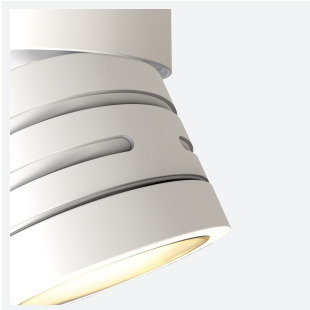

Reef Adjustable

Reef CCT Adjustable Surface Downlight Black
Code: AREELEDA/BL

Category	Wall Lights
Application	Hospitality, Outdoor, Residential, Retail
Specification	Architectural

PRODUCT FEATURES

- Durable indoor/outdoor surface mounted downlight suitable for residential and hospitality applications
- Polycarbonate construction ideal for coastal applications
- Unique lockable installation base plate with push fit loop-in loop-out terminals for ease of installation
- Choice of matt white or black finishes
- CCT selectable between 3000K, 4000K and 6000K
- Non-dimmable

GENERAL INFORMATION	
Wattage	5W
Lumens Delivered	480lm (4000K)
Lm/W	97lm/W (4000K)
Beam Angle	90
CRI	80
CCT	3000/4000/6000K
Input	220/240V
Operating Temp	-20°C - 40°C
SDCM	6
Product Weight without Packaging	0.215 kg

TECHNICAL INFORMATION	
Light Source	LED
Colour / Finish	Black
IP Rating	IP54
Class Protection	2
Internal / External	Internal / External
Surface / Recessed / Suspended	Ceiling
Lumen Depreciation	L80 54,000h
Warranty (Years)	3
CE Mark	Yes
Diameter	85 mm
Height	110 mm