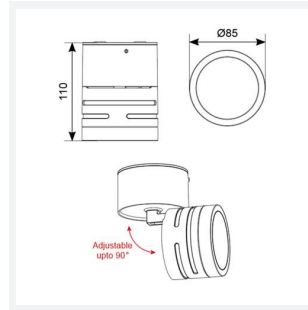

Reef Adjustable

Reef CCT Adjustable Surface Downlight Black
Code: AREELEDA/BL

Category	Wall Lights
Application	Hospitality, Outdoor, Residential, Retail
Specification	Architectural

PRODUCT FEATURES

- Durable indoor/outdoor surface mounted downlight suitable for residential and hospitality applications
- Polycarbonate construction ideal for coastal applications
- Unique lockable installation base plate with push fit loop-in loop-out terminals for ease of installation
- Choice of matt white or black finishes
- CCT selectable between 3000K, 4000K and 6000K
- Non-dimmable

GENERAL INFORMATION	
Wattage	5W
Lumens Delivered	480lm (4000K)
Lm/W	97lm/W (4000K)
Beam Angle	90
CRI	80
CCT	3000/4000/6000K
Input	220/240V
Operating Temp	-20°C - 40°C
SDCM	6
Product Weight without Packaging	0.215 kg

TECHNICAL INFORMATION	
Light Source	LED
Colour / Finish	Black
IP Rating	IP54
Class Protection	2
Internal / External	Internal / External
Surface / Recessed / Suspended	Ceiling
Lumen Depreciation	L80 54,000h
Warranty (Years)	3
CE Mark	Yes
Diameter	85 mm
Height	110 mm