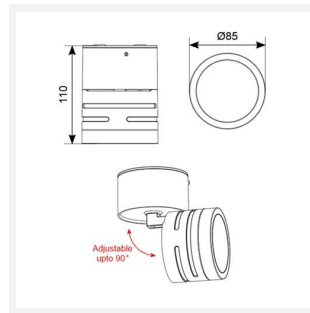

Reef Adjustable

Reef CCT Adjustable Surface Downlight Black
Code: AREELED/BL

Category	Wall Lights
Application	Hospitality, Outdoor, Residential, Retail
Specification	Architectural

- Durable indoor/outdoor surface mounted downlight suitable for residential and hospitality applications
- Polycarbonate construction ideal for coastal applications
- Unique lockable installation base plate with push fit loop-in loop-out terminals for ease of installation
- Choice of matt white or black finishes
- CCT selectable between 3000K, 4000K and 6000K
- Non-dimmable

GENERAL INFORMATION	
Wattage	5W
Lumens Delivered	480lm (4000K)
Lm/W	97lm/W (4000K)
Beam Angle	90
CRI	80
CCT	3000/4000/6000K
Input	220-240V
Operating Temp	-20°C - 40°C
SDCM	6
Product Weight without Packaging	0.215 kg

TECHNICAL INFORMATION	
Light Source	LED
Colour / Finish	Black
IP Rating	IP54
Class Protection	2
Internal / External	Internal / External
Surface / Recessed / Suspended	Ceiling
Lumen Depreciation	L80 54,000h
Warranty (Years)	3
CE Mark	Yes
Diameter	85 mm
Height	110 mm