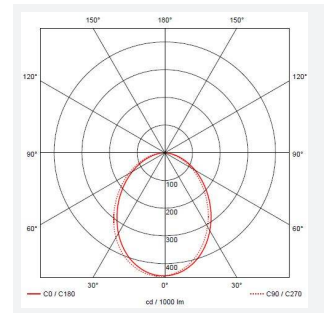

Reef Adjustable

Reef CCT Adjustable Surface Downlight Black
Code: AREELED/BL

Category	Wall Lights
Application	Hospitality, Outdoor, Residential, Retail
Specification	Architectural

- Durable indoor/outdoor surface mounted downlight suitable for residential and hospitality applications
- Polycarbonate construction ideal for coastal applications
- Unique lockable installation base plate with push fit loop-in loop-out terminals for ease of installation
- Choice of matt white or black finishes
- CCT selectable between 3000K, 4000K and 6000K
- Non-dimmable

GENERAL INFORMATION	
Wattage	5W
Lumens Delivered	480lm (4000K)
Lm/W	97lm/W (4000K)
Beam Angle	90
CRI	80
CCT	3000/4000/6000K
Input	220-240V
Operating Temp	-20°C - 40°C
SDCM	6
Product Weight without Packaging	0.215 kg

TECHNICAL INFORMATION	
Light Source	LED
Colour / Finish	Black
IP Rating	IP54
Class Protection	2
Internal / External	Internal / External
Surface / Recessed / Suspended	Ceiling
Lumen Depreciation	L80 54,000h
Warranty (Years)	3
CE Mark	Yes
Diameter	85 mm
Height	110 mm