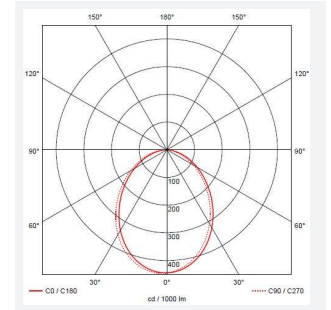

Reef Adjustable

Reef CCT Adjustable Surface Downlight Black
Code: AREELEDA/BL

Category	Wall Lights
Application	Hospitality, Outdoor, Residential, Retail
Specification	Architectural

PRODUCT FEATURES

- Durable indoor/outdoor surface mounted downlight suitable for residential and hospitality applications
- Polycarbonate construction ideal for coastal applications
- Unique lockable installation base plate with push fit loop-in loop-out terminals for ease of installation
- Choice of matt white or black finishes
- CCT selectable between 3000K, 4000K and 6000K
- Non-dimmable

GENERAL INFORMATION	
Wattage	5W
Lumens Delivered	480lm (4000K)
Lm/W	97lm/W (4000K)
Beam Angle	90
CRI	80
CCT	3000/4000/6000K
Input	220/240V
Operating Temp	-20°C - 40°C
SDCM	6
Product Weight without Packaging	0.215 kg

TECHNICAL INFORMATION	
Light Source	LED
Colour / Finish	Black
IP Rating	IP54
Class Protection	2
Internal / External	Internal / External
Surface / Recessed / Suspended	Ceiling
Lumen Depreciation	L80 54,000h
Warranty (Years)	3
CE Mark	Yes
Diameter	85 mm
Height	110 mm