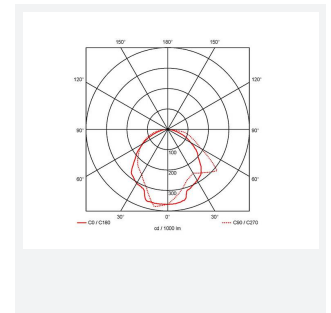

Razzo

Category	Emergency
Application	Ancillary, Commercial, Education, Healthcare, Hospitality, Industrial, Retail
Specification	Performance

Code: ARAZLED/LI/3M/DA

- Slim low profile recessed LED exit sign
- If not connected to DALI network self-test mode operates automatically
- DALI emergency as standard
- Supplied c/w all legends
- Available in black and white finishes

GENERAL INFORMATION	
Wattage	3W
Beam Angle	120
CRI	70
CCT	6500K
Input	220-240V
Operating Temp	5°C - 40°C
SDCM	5
Cut-Out Size	306x65mm
Product Weight without Packaging	1.136 kg

TECHNICAL INFORMATION	
Light Source	LED
Colour / Finish	White
IP Rating	IP20
Class Protection	2
Internal / External	Internal
Surface / Recessed / Suspended	Recessed
Lumen Depreciation	L70 54,000h
Warranty (Years)	6
CE Mark	Yes
Height	223 mm