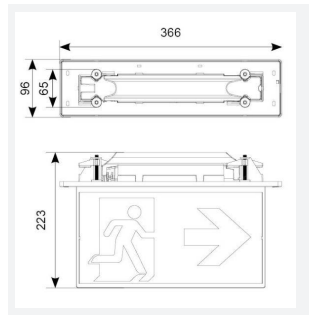

PRODUCT FEATURES

- Slim low profile recessed LED exit sign
- If not connected to DALI network self-test mode operates automatically
- DALI emergency as standard
- Supplied c/w all legends
- Available in black and white finishes

GENERAL INFORMATION	
Wattage	3W
Beam Angle	120
CRI	70
CCT	6500K
Input	220/240V
Operating Temp	5°C - 40°C
SDCM	5
Cut-Out Size	306x65mm
Product Weight without Packaging	1.136 kg

TECHNICAL INFORMATION	
Light Source	LED
Colour / Finish	White
IP Rating	IP20
Class Protection	2
Internal / External	Internal
Surface / Recessed / Suspended	Recessed
Lumen Depreciation	L70 54,000h
Warranty (Years)	6
CE Mark	Yes
Height	223 mm