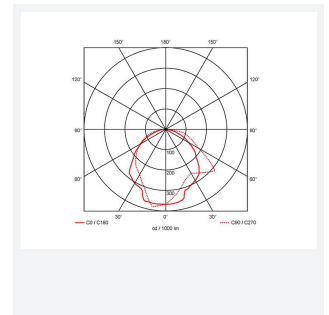

Razzo

Razzo Lithium Recessed Exit Sign Maintained /
Code: ARAZLED/LI/3M/DA

Category	Emergency
Application	Ancillary, Commercial, Education, Healthcare, Hospitality, Industrial, Retail
Specification	Performance

PRODUCT FEATURES

- Slim low profile recessed LED exit sign
- If not connected to DALI network self-test mode operates automatically
- DALI emergency as standard
- Supplied c/w all legends
- Available in black and white finishes

GENERAL INFORMATION	
Wattage	3W
Beam Angle	120
CRI	70
CCT	6500K
Input	220/240V
Operating Temp	5°C - 40°C
SDCM	5
Cut-Out Size	306x65mm
Product Weight without Packaging	1.136 kg

TECHNICAL INFORMATION	
Light Source	LED
Colour / Finish	White
IP Rating	IP20
Class Protection	2
Internal / External	Internal
Surface / Recessed / Suspended	Recessed
Lumen Depreciation	L70 54,000h
Warranty (Years)	6
CE Mark	Yes
Height	223 mm