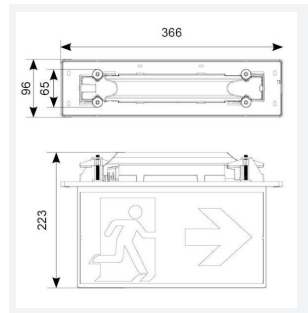

PRODUCT FEATURES

- Slim low profile recessed LED exit sign
- If not connected to DALI network self-test mode operates automatically
- DALI emergency as standard
- Supplied c/w all legends
- Available in black and white finishes

GENERAL INFORMATION	
Wattage	3W
Beam Angle	120
CRI	70
CCT	6500K
Input	220-240V
Operating Temp	5°C - 40°C
SDCM	5
Cut-Out Size	306x65mm
Product Weight without Packaging	1.136 kg

TECHNICAL INFORMATION	
Light Source	LED
Colour / Finish	White
IP Rating	IP20
Class Protection	2
Internal / External	Internal
Surface / Recessed / Suspended	Recessed
Lumen Depreciation	L70 54,000h
Warranty (Years)	6
CE Mark	Yes
Height	223 mm