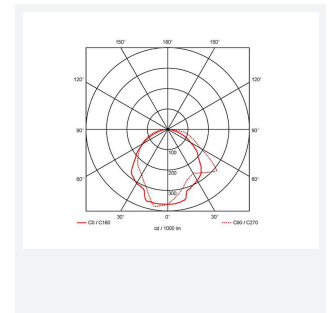

Razzo

Razzo Lithium Recessed Exit Sign Maintained /
Code: ARAZLED/LI/3M/DA

Category	Emergency
Application	Ancillary, Commercial, Education, Healthcare, Hospitality, Industrial, Retail
Specification	Performance

PRODUCT FEATURES

- Slim low profile recessed LED exit sign
- If not connected to DALI network self-test mode operates automatically
- DALI emergency as standard
- Supplied c/w all legends
- Available in black and white finishes

GENERAL INFORMATION	
Wattage	3W
Beam Angle	120
CRI	70
CCT	6500K
Input	220-240V
Operating Temp	5°C - 40°C
SDCM	5
Cut-Out Size	306x65mm
Product Weight without Packaging	1.136 kg

TECHNICAL INFORMATION	
Light Source	LED
Colour / Finish	White
IP Rating	IP20
Class Protection	2
Internal / External	Internal
Surface / Recessed / Suspended	Recessed
Lumen Depreciation	L70 54,000h
Warranty (Years)	6
CE Mark	Yes
Height	223 mm