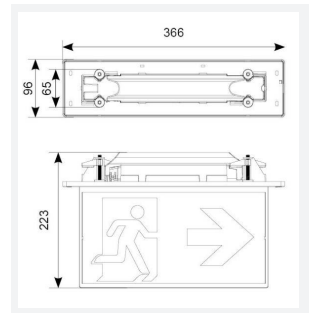

Razzo

Category	Emergency
Application	Ancillary, Commercial, Education, Healthcare, Hospitality, Industrial, Retail
Specification	Performance

Code: ARAZLED/LI/3M/DA