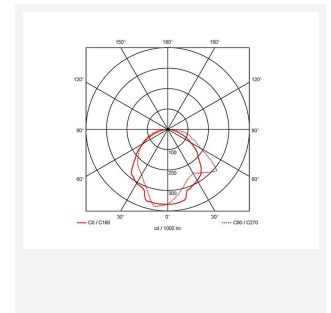

Razzo

Category	Emergency
Application	Ancillary, Commercial, Education, Healthcare, Hospitality, Industrial, Retail
Specification	Performance

Code: ARAZLED/LI/3M/DA/B

- Slim low profile recessed LED exit sign
- If not connected to DALI network self-test mode operates automatically
- DALI emergency as standard
- Supplied c/w all legends
- Available in black and white finishes

GENERAL INFORMATION	
Wattage	3W
Beam Angle	120
CRI	70
CCT	6500K
Input	220-240V
Operating Temp	5°C - 40°C
SDCM	5
Cut-Out Size	306x65mm
Product Weight without Packaging	1.136 kg

TECHNICAL INFORMATION	
Light Source	LED
Colour / Finish	Black
IP Rating	IP20
Class Protection	2
Internal / External	Internal
Surface / Recessed / Suspended	Recessed
Lumen Depreciation	L70 54,000h
CE Mark	Yes
Height	223 mm