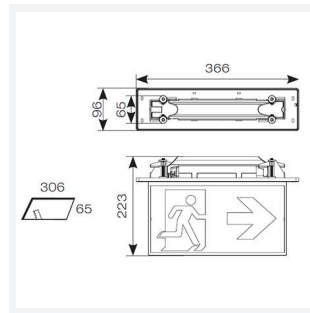

Razzo

Category	Emergency
Application	Ancillary, Commercial, Education, Healthcare, Hospitality, Industrial, Retail
Specification	Performance

Code: ARAZLED/LI/3M/DA/B

- Slim low profile recessed LED exit sign
- If not connected to DALI network self-test mode operates automatically
- DALI emergency as standard
- Supplied c/w all legends
- Available in black and white finishes

GENERAL INFORMATION	
Wattage	3W
Beam Angle	120
CRI	70
CCT	6500K
Input	220-240V
Operating Temp	5°C - 40°C
SDCM	5
Cut-Out Size	306x65mm
Product Weight without Packaging	1.136 kg

TECHNICAL INFORMATION	
Light Source	LED
Colour / Finish	Black
IP Rating	IP20
Class Protection	2
Internal / External	Internal
Surface / Recessed / Suspended	Recessed
Lumen Depreciation	L70 54,000h
CE Mark	Yes
Height	223 mm