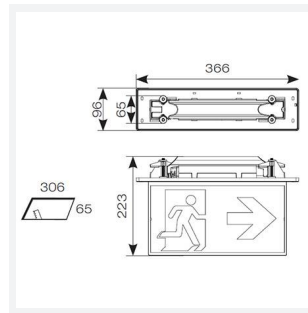

PRODUCT FEATURES

- Slim low profile recessed LED exit sign
- If not connected to DALI network self-test mode operates automatically
- DALI emergency as standard
- Supplied c/w all legends
- Available in black and white finishes

GENERAL INFORMATION	
Wattage	3W
Beam Angle	120
CRI	70
CCT	6500K
Input	220/240V
Operating Temp	5°C - 40°C
SDCM	5
Cut-Out Size	306x65mm
Product Weight without Packaging	1.136 kg

TECHNICAL INFORMATION	
Light Source	LED
Colour / Finish	Black
IP Rating	IP20
Class Protection	2
Internal / External	Internal
Surface / Recessed / Suspended	Recessed
Lumen Depreciation	L70 54,000h
CE Mark	Yes
Height	223 mm