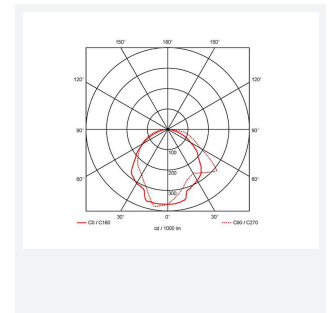

Razzo

Razzo Lithium Recessed Exit Sign Maintained /
Code: ARAZLED/LI/3M/DA/B

Category	Emergency
Application	Ancillary, Commercial, Education, Healthcare, Hospitality, Industrial, Retail
Specification	Performance

PRODUCT FEATURES

- Slim low profile recessed LED exit sign
- If not connected to DALI network self-test mode operates automatically
- DALI emergency as standard
- Supplied c/w all legends
- Available in black and white finishes

GENERAL INFORMATION	
Wattage	3W
Beam Angle	120
CRI	70
CCT	6500K
Input	220/240V
Operating Temp	5°C - 40°C
SDCM	5
Cut-Out Size	306x65mm
Product Weight without Packaging	1.136 kg

TECHNICAL INFORMATION	
Light Source	LED
Colour / Finish	Black
IP Rating	IP20
Class Protection	2
Internal / External	Internal
Surface / Recessed / Suspended	Recessed
Lumen Depreciation	L70 54,000h
CE Mark	Yes
Height	223 mm