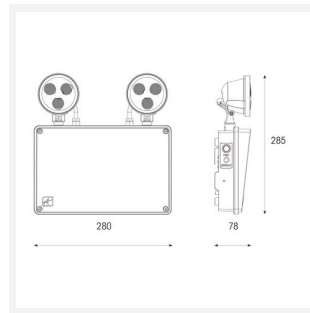

Raptor IP65 Twin Spot

Application Industrial, Outdoor

Specification Performance

Raptor IP65 Twin Spot High Output White

Code: ARAP/HO/1/W

- Compact modern twin spot suitable for industrial and retail applications
- Moulded polycarbonate heads
- Self-test as standard with DALI emergency option
- Standard option offers impressive 500 lumen output with high output option giving over 700 lumen outputs, ensuring suitability for a range of applications
- Individual adjustable heads allowing ultimate versatility up or down to aim output to desired height

GENERAL INFORMATION

Wattage	5W
Lumens Delivered	732lm (EM)
Lm/W	147lm/W
Beam Angle	65
CRI	70
CCT	6500
Input	220-240V
Operating Temp	0-40°C
SDCM	6
Cut-Out Size	NA
Product Weight without Packaging	0.763 kg

TECHNICAL INFORMATION

Light Source	LED
Colour / Finish	White
IP Rating	IP66
Class Protection	2
Internal / External	Internal
Surface / Recessed / Suspended	Surface
Lumen Depreciation	>60000
Warranty (Years)	5
CE Mark	Yes
Height	78 mm