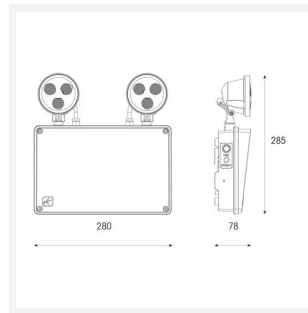

# Raptor IP65 Twin Spot

Application Industrial, Outdoor

Specification Performance

Raptor IP65 Twin Spot High Output White  
Code: ARAP/HO/1/W

## PRODUCT FEATURES

- Compact modern twin spot suitable for industrial and retail applications
- Moulded polycarbonate heads
- Self-test as standard with DALI emergency option
- Standard option offers impressive 500 lumen output with high output option giving over 700 lumen outputs, ensuring suitability for a range of applications
- Individual adjustable heads allowing ultimate versatility up or down to aim output to desired height

### GENERAL INFORMATION

Wattage	5W
Lumens Delivered	732lm (EM)
Lm/W	147lm/W
Beam Angle	65
CRI	70
CCT	6500
Input	220-240VAC
Operating Temp	0-40°C
SDCM	6
Cut-Out Size	NA
Product Weight without Packaging	0.763 kg

### TECHNICAL INFORMATION

Light Source	LED
Colour / Finish	White
IP Rating	IP66
Class Protection	2
Internal / External	Internal
Surface / Recessed / Suspended	Surface
Lumen Depreciation	>60000
Warranty (Years)	5
CE Mark	Yes
Height	78 mm