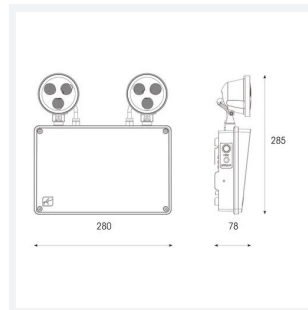

# Raptor IP65 Twin Spot

Application Industrial, Outdoor

Specification Performance

Raptor IP65 Twin Spot High Output Black  
Code: ARAP/HO/1/B

- Compact modern twin spot suitable for industrial and retail applications
- Moulded polycarbonate heads
- Self-test as standard with DALI emergency option
- Standard option offers impressive 500 lumen output with high output option giving over 700 lumen outputs, ensuring suitability for a range of applications
- Individual adjustable heads allowing ultimate versatility up or down to aim output to desired height

## GENERAL INFORMATION

Wattage	5W
Lumens Delivered	732lm (EM)
Lm/W	147lm/W
Beam Angle	65
CRI	70
CCT	6500
Input	220-240V
Operating Temp	0-40°C
SDCM	6
Cut-Out Size	NA
Product Weight without Packaging	0.763 kg

## TECHNICAL INFORMATION

Light Source	LED
Colour / Finish	Black
IP Rating	IP66
Class Protection	2
Internal / External	Internal
Surface / Recessed / Suspended	Surface
Lumen Depreciation	>60000
Warranty (Years)	5
CE Mark	Yes
Height	78 mm