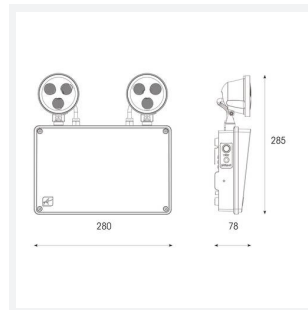

Raptor IP65 Twin Spot

Application	Industrial, Outdoor
Specification	Performance

Raptor IP65 Twin Spot High Output Black
Code: ARAP/HO/1/B

PRODUCT FEATURES

- Compact modern twin spot suitable for industrial and retail applications
- Moulded polycarbonate heads
- Self-test as standard with DALI emergency option
- Standard option offers impressive 500 lumen output with high output option giving over 700 lumen outputs, ensuring suitability for a range of applications
- Individual adjustable heads allowing ultimate versatility up or down to aim output to desired height

GENERAL INFORMATION

Wattage	5W
Lumens Delivered	732lm (EM)
Lm/W	147lm/W
Beam Angle	65
CRI	70
CCT	6500
Input	220-240VAC
Operating Temp	0-40°C
SDCM	6
Cut-Out Size	NA
Product Weight without Packaging	0.763 kg

TECHNICAL INFORMATION

Light Source	LED
Colour / Finish	Black
IP Rating	IP66
Class Protection	2
Internal / External	Internal
Surface / Recessed / Suspended	Surface
Lumen Depreciation	>60000
Warranty (Years)	5
CE Mark	Yes
Height	78 mm