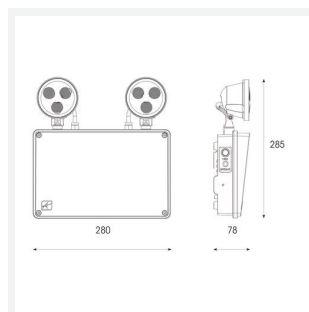

## PRODUCT FEATURES

- Compact modern twin spot suitable for industrial and retail applications
- Moulded polycarbonate heads
- Self-test as standard with DALI emergency option
- Standard option offers impressive 500 lumen output with high output option giving over 700 lumen outputs, ensuring suitability for a range of applications
- Individual adjustable heads allowing ultimate versatility up or down to aim output to desired height

### GENERAL INFORMATION

Wattage	3W
Lumens Delivered	500lm (EM)
Lm/W	166lm/W
Beam Angle	65
CRI	70
CCT	6500
Input	220-240VAC
Operating Temp	0-40°C
SDCM	6
Cut-Out Size	NA
Product Weight without Packaging	0.763 kg

### TECHNICAL INFORMATION

Light Source	LED
Colour / Finish	White
IP Rating	IP66
Class Protection	2
Internal / External	Internal
Surface / Recessed / Suspended	Surface
Lumen Depreciation	>60000
Warranty (Years)	5
CE Mark	Yes
Height	78 mm