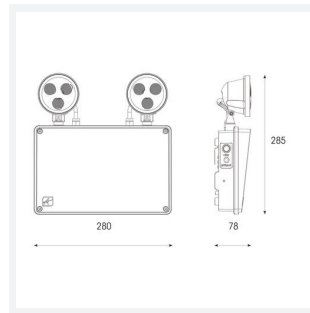

Raptor IP65 Twin Spot

Application Industrial, Outdoor

Specification Performance

Raptor IP65 Twin Spot White

Code: ARAP/1/W

- Compact modern twin spot suitable for industrial and retail applications
- Moulded polycarbonate heads
- Self-test as standard with DALI emergency option
- Standard option offers impressive 500 lumen output with high output option giving over 700 lumen outputs, ensuring suitability for a range of applications
- Individual adjustable heads allowing ultimate versatility up or down to aim output to desired height

GENERAL INFORMATION

Wattage	3W
Lumens Delivered	500lm (EM)
Lm/W	166lm/W
Beam Angle	65
CRI	70
CCT	6500
Input	220-240V
Operating Temp	0-40°C
SDCM	6
Cut-Out Size	NA
Product Weight without Packaging	0.763 kg

TECHNICAL INFORMATION

Light Source	LED
Colour / Finish	White
IP Rating	IP66
Class Protection	2
Internal / External	Internal
Surface / Recessed / Suspended	Surface
Lumen Depreciation	>60000
Warranty (Years)	5
CE Mark	Yes
Height	78 mm