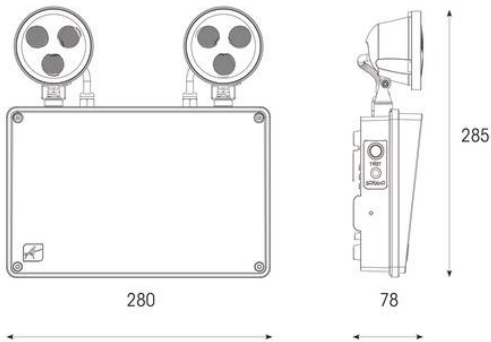

Application Industrial, Outdoor

Specification Performance

Raptor IP65 Twin Spot

Raptor IP65 Twin Spot White

Code: ARAP/1/W

PRODUCT FEATURES

- Compact modern twin spot suitable for industrial and retail applications
- Moulded polycarbonate heads
- Self-test as standard with DALI emergency option
- Standard option offers impressive 500 lumen output with high output option giving over 700 lumen outputs, ensuring suitability for a range of applications
- Individual adjustable heads allowing ultimate versatility up or down to aim output to desired height

GENERAL INFORMATION

Wattage	3W
Lumens Delivered	500lm (EM)
Lm/W	166lm/W
Beam Angle	65
CRI	70
CCT	6500
Input	220-240V
Operating Temp	0-40°C
SDCM	6
Cut-Out Size	NA
Product Weight without Packaging	0.763 kg

TECHNICAL INFORMATION

Light Source	LED
Colour / Finish	White
IP Rating	IP66
Class Protection	2
Internal / External	Internal
Surface / Recessed / Suspended	Surface
Lumen Depreciation	>60000
Warranty (Years)	5
CE Mark	Yes
Height	78 mm

Application Industrial, Outdoor

Specification Performance

Raptor IP65 Twin Spot

Raptor IP65 Twin Spot White

Code: ARAP/1/W

SPARES

ASBP/35

9.6V 1500mAh LiFePO4 Replacement Battery