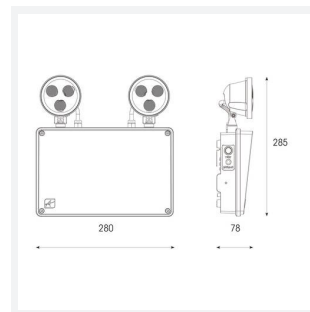

Raptor IP65 Twin Spot

Application	Industrial, Outdoor
Specification	Performance

Raptor IP65 Twin Spot DALI White
Code: ARAP/1/W/DA

PRODUCT FEATURES

- Compact modern twin spot suitable for industrial and retail applications
- Moulded polycarbonate heads
- Self-test as standard with DALI emergency option
- Standard option offers impressive 500 lumen output with high output option giving over 700 lumen outputs, ensuring suitability for a range of applications
- Individual adjustable heads allowing ultimate versatility up or down to aim output to desired height

GENERAL INFORMATION

Wattage	3W
Lumens Delivered	594lm (EM)
Lm/W	145lm/W
Beam Angle	65
CRI	80
CCT	6500
Input	220-240VAC
Operating Temp	0-40°C
SDCM	6
Cut-Out Size	NA
Product Weight without Packaging	1.07 kg

TECHNICAL INFORMATION

Light Source	LED
Colour / Finish	White
IP Rating	IP66
Class Protection	2
Internal / External	Internal
Surface / Recessed / Suspended	Surface
Lumen Depreciation	>36000
Warranty (Years)	5
CE Mark	Yes
Height	78 mm