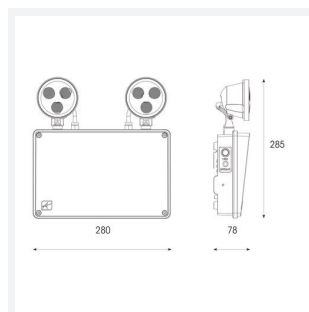

Raptor IP65 Twin Spot

Application	Industrial, Outdoor
Specification	Performance

Raptor IP65 Twin Spot DALI White
Code: ARAP/1/W/DA

- Compact modern twin spot suitable for industrial and retail applications
- Moulded polycarbonate heads
- Self-test as standard with DALI emergency option
- Standard option offers impressive 500 lumen output with high output option giving over 700 lumen outputs, ensuring suitability for a range of applications
- Individual adjustable heads allowing ultimate versatility up or down to aim output to desired height

GENERAL INFORMATION

Wattage	3W
Lumens Delivered	594lm (EM)
Lm/W	145lm/W
Beam Angle	65
CRI	80
CCT	6500
Input	220-240V
Operating Temp	0-40°C
SDCM	6
Cut-Out Size	NA
Product Weight without Packaging	1.07 kg

TECHNICAL INFORMATION

Light Source	LED
Colour / Finish	White
IP Rating	IP66
Class Protection	2
Internal / External	Internal
Surface / Recessed / Suspended	Surface
Lumen Depreciation	>36000
Warranty (Years)	5
CE Mark	Yes
Height	78 mm