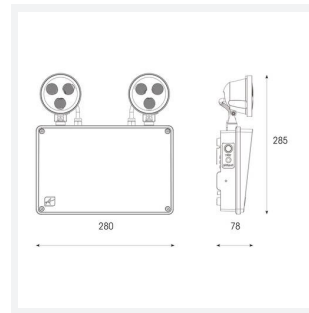

# Raptor IP65 Twin Spot

Application Industrial, Outdoor

Specification Performance

Raptor IP65 Twin Spot Black

Code: ARAP/1/B

## PRODUCT FEATURES

- Compact modern twin spot suitable for industrial and retail applications
- Moulded polycarbonate heads
- Self-test as standard with DALI emergency option
- Standard option offers impressive 500 lumen output with high output option giving over 700 lumen outputs, ensuring suitability for a range of applications
- Individual adjustable heads allowing ultimate versatility up or down to aim output to desired height

### GENERAL INFORMATION

Wattage	3W
Lumens Delivered	500lm (EM)
Lm/W	166lm/W
Beam Angle	65
CRI	70
CCT	6500
Input	220-240VAC
Operating Temp	0-40°C
SDCM	6
Cut-Out Size	NA
Product Weight without Packaging	1.02 kg

### TECHNICAL INFORMATION

Light Source	LED
Colour / Finish	Black
IP Rating	IP66
Class Protection	2
Internal / External	Internal
Surface / Recessed / Suspended	Surface
Lumen Depreciation	>60000
Warranty (Years)	5
CE Mark	Yes
Height	78 mm