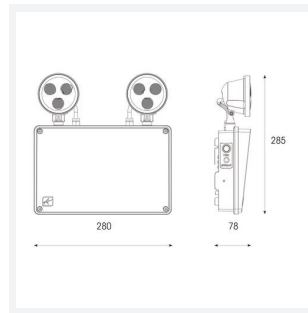

# Raptor IP65 Twin Spot

Application Industrial, Outdoor

Specification Performance

Raptor IP65 Twin Spot DALI Black  
Code: ARAP/1/B/DA

- Compact modern twin spot suitable for industrial and retail applications
- Moulded polycarbonate heads
- Self-test as standard with DALI emergency option
- Standard option offers impressive 500 lumen output with high output option giving over 700 lumen outputs, ensuring suitability for a range of applications
- Individual adjustable heads allowing ultimate versatility up or down to aim output to desired height

## GENERAL INFORMATION

Wattage	3W
Lumens Delivered	600lm (EM)
Lm/W	145lm/W
Beam Angle	65
CRI	80
CCT	6500
Input	220-240V
Operating Temp	0-40°C
SDCM	6
Cut-Out Size	NA
Product Weight without Packaging	1.07 kg

## TECHNICAL INFORMATION

Light Source	LED
Colour / Finish	Black
IP Rating	IP66
Class Protection	2
Internal / External	Internal
Surface / Recessed / Suspended	Surface
Lumen Depreciation	>36000
Warranty (Years)	5
CE Mark	Yes
Height	78 mm