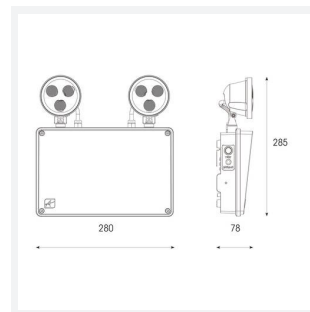

Raptor IP65 Twin Spot

Application	Industrial, Outdoor
Specification	Performance

Raptor IP65 Twin Spot DALI Black
Code: ARAP/1/B/DA

PRODUCT FEATURES

- Compact modern twin spot suitable for industrial and retail applications
- Moulded polycarbonate heads
- Self-test as standard with DALI emergency option
- Standard option offers impressive 500 lumen output with high output option giving over 700 lumen outputs, ensuring suitability for a range of applications
- Individual adjustable heads allowing ultimate versatility up or down to aim output to desired height

GENERAL INFORMATION

Wattage	3W
Lumens Delivered	600lm (EM)
Lm/W	145lm/W
Beam Angle	65
CRI	80
CCT	6500
Input	220-240VAC
Operating Temp	0-40°C
SDCM	6
Cut-Out Size	NA
Product Weight without Packaging	1.07 kg

TECHNICAL INFORMATION

Light Source	LED
Colour / Finish	Black
IP Rating	IP66
Class Protection	2
Internal / External	Internal
Surface / Recessed / Suspended	Surface
Lumen Depreciation	>36000
Warranty (Years)	5
CE Mark	Yes
Height	78 mm