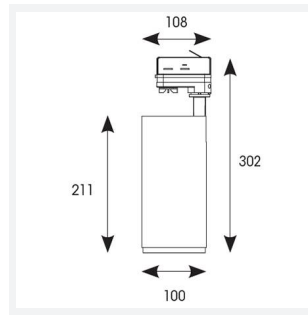

## PRODUCT FEATURES

- Three circuit modern and slimline LED track spot with integral driver suitable for hospitality, residential, retail and ancillary applications
- 350° rotation with 0-90° tilt on the bracket
- Anti-glare design to create visual comfort
- Gold trim ring accessory available for unique appearance
- Lightweight aluminium design provides sleek appearance and easy install
- Mirror finish anodized reflector
- Interchangeable 24° and 36° lens accessories ensuring suitability for a range of application installations
- Triac dimmable as standard, DALI dimmable option also available

| GENERAL INFORMATION              |              |
|----------------------------------|--------------|
| Wattage                          | 30W          |
| Lumens Delivered                 | 2800lm       |
| Lm/W                             | 93lm/W       |
| Beam Angle                       | 60           |
| CRI                              | 90           |
| CCT                              | 3000K        |
| Input                            | 220-240V     |
| Operating Temp                   | -20°C - 40°C |
| SDCM                             | 3            |
| UGR                              | 22           |
| Product Weight without Packaging | 1.15 kg      |

| TECHNICAL INFORMATION |             |
|-----------------------|-------------|
| Light Source          | LED         |
| Colour / Finish       | Black       |
| IP Rating             | IP20        |
| Class Protection      | 1           |
| Internal / External   | Internal    |
| Lumen Depreciation    | L80 36,000h |
| Warranty (Years)      | 5           |
| CE Mark               | Yes         |
| Diameter              | 100 mm      |
| Height                | 302 mm      |