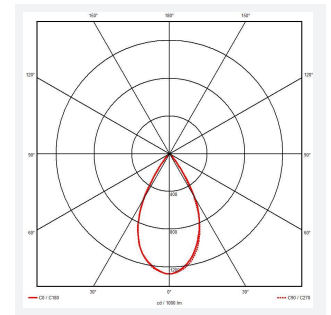

PRODUCT FEATURES

- Three circuit modern and slimline LED track spot with integral driver suitable for hospitality, residential, retail and ancillary applications
- 350° rotation with 0-90° tilt on the bracket
- Anti-glare design to create visual comfort
- Gold trim ring accessory available for unique appearance
- Lightweight aluminium design provides sleek appearance and easy install
- Mirror finish anodized reflector
- Interchangeable 24° and 36° lens accessories ensuring suitability for a range of application installations
- Triac dimmable as standard, DALI dimmable option also available

GENERAL INFORMATION	
Wattage	30W
Lumens Delivered	2800lm
Lm/W	93lm/W
Beam Angle	60
CRI	90
CCT	3000K
Input	220-240V
Operating Temp	-20°C - 40°C
SDCM	3
UGR	22
Product Weight without Packaging	1.15 kg

TECHNICAL INFORMATION	
Light Source	LED
Colour / Finish	Black
IP Rating	IP20
Class Protection	1
Internal / External	Internal
Lumen Depreciation	L80 36,000h
Warranty (Years)	5
CE Mark	Yes
Diameter	100 mm
Height	302 mm