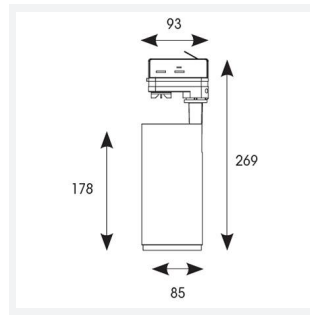

## PRODUCT FEATURES

- Single circuit modern and slimline LED track spot with integral driver suitable for hospitality, residential, retail and ancillary applications
- 350° rotation with 0-90° tilt on the bracket
- Anti-glare design to create visual comfort
- Gold trim ring accessory available for unique appearance
- Lightweight aluminium design provides sleek appearance and easy install
- Mirror finish anodized reflector
- Interchangeable 24° and 36° lens accessories ensuring suitability for a range of application installations
- Triac dimmable as standard

| GENERAL INFORMATION              |              |
|----------------------------------|--------------|
| Wattage                          | 20W          |
| Lumens Delivered                 | 1900lm       |
| Lm/W                             | 93lm/W       |
| Beam Angle                       | 60           |
| CRI                              | 90           |
| CCT                              | 3000K        |
| Input                            | 220-240V     |
| Operating Temp                   | -20°C - 40°C |
| SDCM                             | 3            |
| UGR                              | 22           |
| Product Weight without Packaging | 0.82 kg      |

| TECHNICAL INFORMATION |             |
|-----------------------|-------------|
| Light Source          | LED         |
| Colour / Finish       | White       |
| IP Rating             | IP20        |
| Class Protection      | 1           |
| Internal / External   | Internal    |
| Lumen Depreciation    | L80 36,000h |
| Warranty (Years)      | 5           |
| CE Mark               | Yes         |
| Diameter              | 85 mm       |
| Height                | 269 mm      |