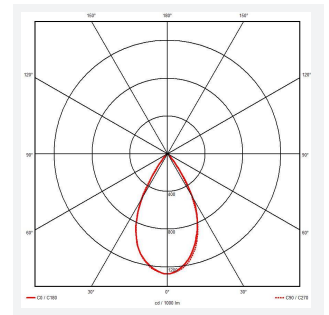

# Primo Single Circuit

Primo 2 Single Circuit Warm White Mains White  
Code: APRT2/P1/1/WW/W

|               |   |
|---------------|---|
| Category      | Track Lighting                              |
| Application   | Ancillary, Hospitality, Residential, Retail |
| Specification | Architectural                               |

| GENERAL INFORMATION              |              |
|----------------------------------|--------------|
| Wattage                          | 20W          |
| Lumens Delivered                 | 1900lm       |
| Lm/W                             | 93lm/W       |
| Beam Angle                       | 60           |
| CRI                              | 90           |
| CCT                              | 3000K        |
| Input                            | 220-240V     |
| Operating Temp                   | -20°C - 40°C |
| SDCM                             | 3            |
| UGR                              | 22           |
| Product Weight without Packaging | 0.82 kg      |

| TECHNICAL INFORMATION |             |
|-----------------------|-------------|
| Light Source          | LED         |
| Colour / Finish       | White       |
| IP Rating             | IP20        |
| Class Protection      | 1           |
| Internal / External   | Internal    |
| Lumen Depreciation    | L80 36,000h |
| Warranty (Years)      | 5           |
| CE Mark               | Yes         |
| Diameter              | 85 mm       |
| Height                | 269 mm      |