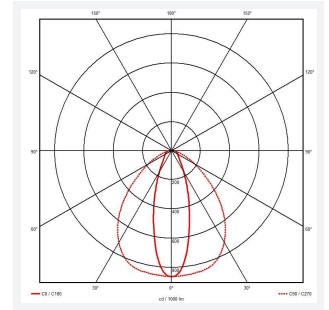

# Primo Libero

**Application** Ancillary, Commercial, Retail

**Specification** Architectural

**Code:** APRL2/P3/1/CW/W/DD3

- Three circuit modern LED linear track light with integral driver suitable for commercial and retail applications
- Unique adjustable wing design can tilt up to 30° in either direction allowing more targeted area illumination, perfect for highlighting specific areas in retail applications. (Double versions have 2 adjustable wings and a central non-adjustable fixed line)
- Versatile track adaptor design can slide to avoid track joints, ensuring a quick and easy install
- Compatible with all other Three Circuit Primo Track lighting products
- Lightweight razor-thin aluminium profile design blends into the track system providing a minimal and sleek appearance
- Simple click and lock system for easy installation
- DALI dimmable as standard

## GENERAL INFORMATION

Wattage	35W - 50W
Lumens Delivered	5000lm - 7100lm
Lm/W	140lm/W
Beam Angle	30/90
CRI	90
CCT	4000
Input	220-240V
Operating Temp	-25 to 40
SDCM	3
UGR	22
Energy efficiency class	C
Product Weight without Packaging	2.261 kg

## TECHNICAL INFORMATION

Light Source	LED
Colour / Finish	White
IP Rating	IP20
Class Protection	1
Internal / External	Internal
Surface / Recessed / Suspended	Surface, Suspended
Lumen Depreciation	L80 60,000h
Warranty (Years)	5
CE Mark	Yes
Height	1,580 mm