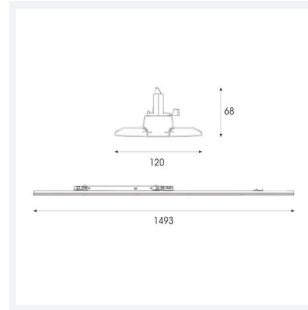

# Primo Libero

**Application** Ancillary, Commercial, Retail

**Specification** Architectural

**Code:** APRL2/P3/1/CW/W/DD3

- Three circuit modern LED linear track light with integral driver suitable for commercial and retail applications
- Unique adjustable wing design can tilt up to 30° in either direction allowing more targeted area illumination, perfect for highlighting specific areas in retail applications. (Double versions have 2 adjustable wings and a central non-adjustable fixed line)
- Versatile track adaptor design can slide to avoid track joints, ensuring a quick and easy install
- Compatible with all other Three Circuit Primo Track lighting products
- Lightweight razor-thin aluminium profile design blends into the track system providing a minimal and sleek appearance
- Simple click and lock system for easy installation
- DALI dimmable as standard

## GENERAL INFORMATION

Wattage	35W - 50W
Lumens Delivered	5000lm - 7100lm
Lm/W	140lm/W
Beam Angle	30/90
CRI	90
CCT	4000
Input	220-240V
Operating Temp	-25 to 40
SDCM	3
UGR	22
Energy efficiency class	C
Product Weight without Packaging	2.261 kg

## TECHNICAL INFORMATION

Light Source	LED
Colour / Finish	White
IP Rating	IP20
Class Protection	1
Internal / External	Internal
Surface / Recessed / Suspended	Surface, Suspended
Lumen Depreciation	L80 60,000h
Warranty (Years)	5
CE Mark	Yes
Height	1,580 mm