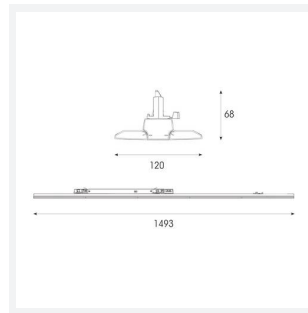

# Primo Libero

**Application** Ancillary, Commercial, Retail

**Specification** Architectural

**Code:** APRL2/P3/1/CW/B/DD3

- Three circuit modern LED linear track light with integral driver suitable for commercial and retail applications
- Unique adjustable wing design can tilt up to 30° in either direction allowing more targeted area illumination, perfect for highlighting specific areas in retail applications. (Double versions have 2 adjustable wings and a central non-adjustable fixed line)
- Versatile track adaptor design can slide to avoid track joints, ensuring a quick and easy install
- Compatible with all other Three Circuit Primo Track lighting products
- Lightweight razor-thin aluminium profile design blends into the track system providing a minimal and sleek appearance
- Simple click and lock system for easy installation
- DALI dimmable as standard

## GENERAL INFORMATION

Wattage	35W - 50W
Lumens Delivered	4700lm - 6400lm
Lm/W	130lm/W
Beam Angle	30/90
CRI	90
CCT	4000
Input	220-240V
Operating Temp	-25 to 40
SDCM	3
UGR	22
Energy efficiency class	C
Product Weight without Packaging	1.2 kg

## TECHNICAL INFORMATION

Light Source	LED
Colour / Finish	Black
IP Rating	IP20
Class Protection	1
Internal / External	Internal
Surface / Recessed / Suspended	Surface, Suspended
Lumen Depreciation	L80 60,000h
Warranty (Years)	5
CE Mark	Yes
Height	302 mm