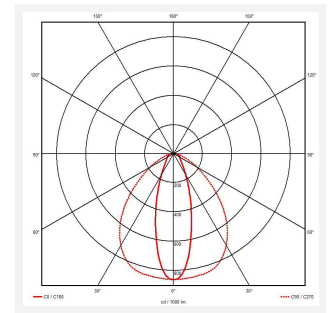

Primo Libero

Application Ancillary, Commercial, Retail

Specification Architectural

Code: APRL2/P3/1/CW/B/DD3