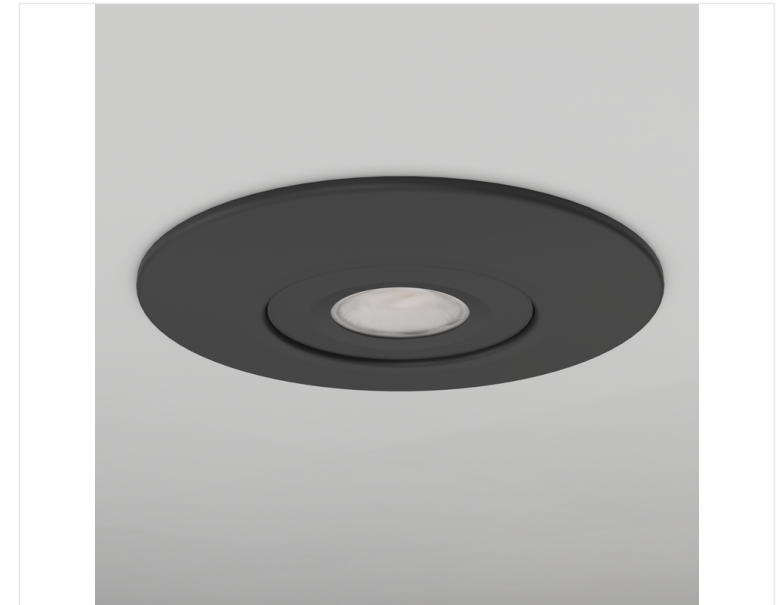

# Prism Pro XM

**Model** Prism Pro XM Converter Kit - Matt Black  
**Code** APRIPXM/CP/BK  
**Application** Residential

## MATERIAL INFORMATION

<b>Colour / Finish</b>	Matt Black
<b>Diameter</b>	170 mm

## PRODUCT FEATURES

- Prism Pro XM Converter Kit - Black