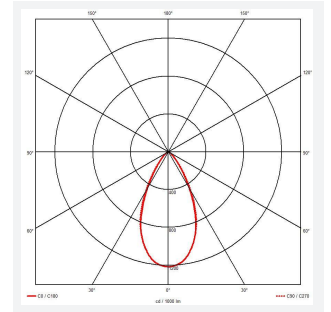

Prism Pro Mini Anti Glare Fire Rated

Prism Pro Mini CCT Anti Glare Fire Rated Dual

Code: APRIPMINIAG/1

Category	Downlights
Application	Ancillary, Hospitality, Residential, Retail
Specification	Architectural

PRODUCT FEATURES

- Miniature IP65 Fire rated architectural downlight suitable for residential and hospitality applications
- Ultra slim detachable driver with loop-in, loop-out push fit terminals provide an easy and efficient installation
- Supplied with matt white bezel as standard. Chrome, satin chrome and matt black bezels sold separately
- Low profile design and arched remote driver allows installation into shallow ceiling voids
- CCT selectable between 2700K, 3000K, 4000K and 6000K
- Can be used as the sole light source or as a complimentary product to Prism Pro / Prism Pro Anti-Glare
- Anti-glare design to create visual comfort
- Fully tested for 30, 60 and 90 minute ceiling types to meet Part B of Building Regulations

GENERAL INFORMATION	
Wattage	5W
Lumens Delivered	280lm (4000k)
Lm/W	60lm/W
Beam Angle	55
CRI	80
CCT	2700/3000/4000/6000K
Input	220/240V
Operating Temp	-5°C - 25°C
SDCM	6
UGR	20
Cut-Out Size	42mm
Energy efficiency class	E
Product Weight without Packaging	0.177 kg

TECHNICAL INFORMATION	
Light Source	LED
Colour / Finish	White
Fire Rated	Yes
IP Rating	IP65
Class Protection	2
Internal / External	Internal
Surface / Recessed / Suspended	Recessed
Lumen Depreciation	L80 54,000h
Warranty (Years)	5
CE Mark	Yes
Diameter	55 mm
Height	63 mm