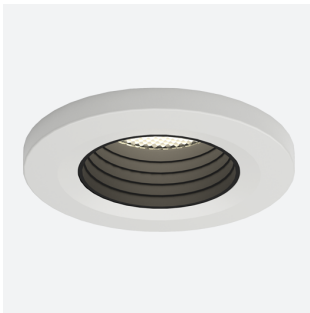

Prism Pro Mini Anti Glare Fire Rated

Prism Pro Mini CCT Anti Glare Fire Rated Dual

Code: APRIPMINIAG/1

Category	Downlights
Application	Ancillary, Hospitality, Residential, Retail
Specification	Architectural

PRODUCT FEATURES

- Miniature IP65 Fire rated architectural downlight suitable for residential and hospitality applications
- Ultra slim detachable driver with loop-in, loop-out push fit terminals provide an easy and efficient installation
- Supplied with matt white bezel as standard. Chrome, satin chrome and matt black bezels sold separately
- Low profile design and arched remote driver allows installation into shallow ceiling voids
- CCT selectable between 2700K, 3000K, 4000K and 6000K
- Can be used as the sole light source or as a complimentary product to Prism Pro / Prism Pro Anti-Glare
- Anti-glare design to create visual comfort
- Fully tested for 30, 60 and 90 minute ceiling types to meet Part B of Building Regulations

GENERAL INFORMATION	
Wattage	5W
Lumens Delivered	280lm (4000k)
Lm/W	60lm/W
Beam Angle	55
CRI	80
CCT	2700/3000/4000/6000K
Input	220-240V
Operating Temp	-5°C - 25°C
SDCM	6
UGR	20
Cut-Out Size	42mm
Energy efficiency class	E
Product Weight without Packaging	0.177 kg

TECHNICAL INFORMATION	
Light Source	LED
Colour / Finish	White
Fire Rated	Yes
IP Rating	IP65
Class Protection	2
Internal / External	Internal
Surface / Recessed / Suspended	Recessed
Lumen Depreciation	L80 54,000h
Warranty (Years)	5
CE Mark	Yes
Diameter	55 mm
Height	63 mm