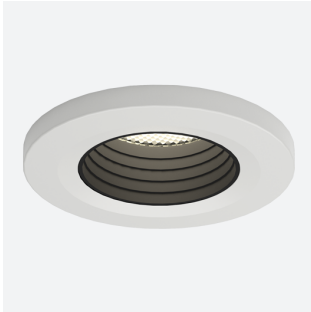

Prism Pro Mini Anti Glare Fire Rated

Prism Pro Mini CCT Anti Glare Fire Rated Dual

Code: APRIPMINIAG/1

Category	Downlights
Application	Ancillary, Hospitality, Residential, Retail
Specification	Architectural

PRODUCT FEATURES

- Miniature IP65 Fire rated architectural downlight suitable for residential and hospitality applications
- Ultra slim detachable driver with loop-in, loop-out push fit terminals provide an easy and efficient installation
- Supplied with matt white bezel as standard. Chrome, satin chrome and matt black bezels sold separately
- Low profile design and arched remote driver allows installation into shallow ceiling voids
- CCT selectable between 2700K, 3000K, 4000K and 6000K
- Can be used as the sole light source or as a complimentary product to Prism Pro / Prism Pro Anti-Glare
- Anti-glare design to create visual comfort
- Fully tested for 30, 60 and 90 minute ceiling types to meet Part B of Building Regulations

GENERAL INFORMATION	
Wattage	5W
Lumens Delivered	280lm (4000k)
Lm/W	60lm/W
Beam Angle	55
CRI	80
CCT	2700/3000/4000/6000K
Input	220/240V
Operating Temp	-5°C - 25°C
SDCM	6
UGR	20
Cut-Out Size	42mm
Energy efficiency class	E
Product Weight without Packaging	0.177 kg

TECHNICAL INFORMATION	
Light Source	LED
Colour / Finish	White
Fire Rated	Yes
IP Rating	IP65
Class Protection	2
Internal / External	Internal
Surface / Recessed / Suspended	Recessed
Lumen Depreciation	L80 54,000h
Warranty (Years)	5
CE Mark	Yes
Diameter	55 mm
Height	63 mm