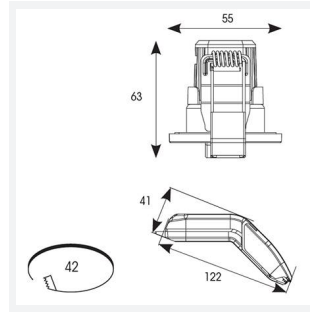

PRODUCT FEATURES

- Miniature IP65 Fire rated architectural downlight suitable for residential and hospitality applications
- Ultra slim detachable driver with loop-in, loop-out push fit terminals provide an easy and efficient installation
- Supplied with matt white bezel as standard. Chrome, satin chrome and matt black bezels sold separately
- Low profile design and arched remote driver allows installation into shallow ceiling voids
- CCT selectable between 2700K, 3000K, 4000K and 6000K
- Can be used as the sole light source or as a complimentary product to Prism Pro / Prism Pro Anti-Glare
- Anti-glare design to create visual comfort
- Fully tested for 30, 60 and 90 minute ceiling types to meet Part B of Building Regulations

GENERAL INFORMATION	
Wattage	5W
Lumens Delivered	280lm (4000k)
Lm/W	60lm/W
Beam Angle	55
CRI	80
CCT	2700/3000/4000/6000K
Input	220/240V
Operating Temp	-5°C - 25°C
SDCM	6
UGR	20
Cut-Out Size	42mm
Energy efficiency class	E
Product Weight without Packaging	0.177 kg

TECHNICAL INFORMATION	
Light Source	LED
Colour / Finish	White
Fire Rated	Yes
IP Rating	IP65
Class Protection	2
Internal / External	Internal
Surface / Recessed / Suspended	Recessed
Lumen Depreciation	L80 54,000h
Warranty (Years)	5
CE Mark	Yes
Diameter	55 mm
Height	63 mm