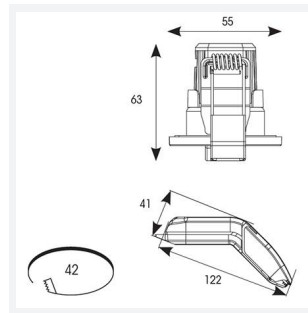

PRODUCT FEATURES

- Miniature IP65 Fire rated architectural downlight suitable for residential and hospitality applications
- Ultra slim detachable driver with loop-in, loop-out push fit terminals provide an easy and efficient installation
- Supplied with matt white bezel as standard. Chrome, satin chrome and matt black bezels sold separately
- Low profile design and arched remote driver allows installation into shallow ceiling voids
- CCT selectable between 2700K, 3000K, 4000K and 6000K
- Can be used as the sole light source or as a complimentary product to Prism Pro / Prism Pro Anti-Glare
- Anti-glare design to create visual comfort
- Fully tested for 30, 60 and 90 minute ceiling types to meet Part B of Building Regulations

GENERAL INFORMATION	
Wattage	5W
Lumens Delivered	280lm (4000k)
Lm/W	60lm/W
Beam Angle	55
CRI	80
CCT	2700/3000/4000/6000K
Input	220-240V
Operating Temp	-5°C - 25°C
SDCM	6
UGR	20
Cut-Out Size	42mm
Energy efficiency class	E
Product Weight without Packaging	0.177 kg

TECHNICAL INFORMATION	
Light Source	LED
Colour / Finish	White
Fire Rated	Yes
IP Rating	IP65
Class Protection	2
Internal / External	Internal
Surface / Recessed / Suspended	Recessed
Lumen Depreciation	L80 54,000h
Warranty (Years)	5
CE Mark	Yes
Diameter	55 mm
Height	63 mm