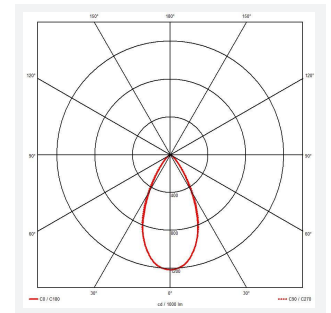

PRODUCT FEATURES

- Miniature IP65 Fire rated architectural downlight suitable for residential and hospitality applications
- Ultra slim detachable driver with loop-in, loop-out push fit terminals provide an easy and efficient installation
- Supplied with matt white bezel as standard. Chrome, satin chrome and matt black bezels sold separately
- Low profile design and arched remote driver allows installation into shallow ceiling voids
- CCT selectable between 2700K, 3000K, 4000K and 6000K
- Can be used as the sole light source or as a complimentary product to Prism Pro / Prism Pro Anti-Glare
- Anti-glare design to create visual comfort
- Fully tested for 30, 60 and 90 minute ceiling types to meet Part B of Building Regulations

GENERAL INFORMATION	
Wattage	5W
Lumens Delivered	280lm (4000k)
Lm/W	60lm/W
Beam Angle	55
CRI	80
CCT	2700/3000/4000/6000K
Input	220-240V
Operating Temp	-5°C - 25°C
SDCM	6
UGR	20
Cut-Out Size	42mm
Energy efficiency class	E
Product Weight without Packaging	0.177 kg

TECHNICAL INFORMATION	
Light Source	LED
Colour / Finish	White
Fire Rated	Yes
IP Rating	IP65
Class Protection	2
Internal / External	Internal
Surface / Recessed / Suspended	Recessed
Lumen Depreciation	L80 54,000h
Warranty (Years)	5
CE Mark	Yes
Diameter	55 mm
Height	63 mm