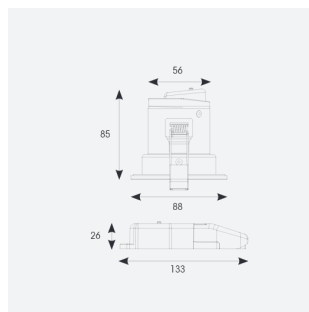

PRODUCT FEATURES

- Prism Pro Anti Glare Fire Rated
- Tunable between 2700K - 6500K via WiZ app and voice control
- Anti-glare design to create visual comfort
- Remote driver with 2x1.5mm_c + CPC loop-in, loop-out colour coded push fit piano terminals provide an easy and efficient installation
- Connects directly to your WiFi network using Bluetooth technology to support seamless pairing Anti-Glare Downlight suitable for residential and commercial applications
- Supplied with matt white bezel as standard.
- New innovative 2 part detachable connector design allows initial wiring and testing to be completed first, then simply plug the downlight back to the connector, ensuring a quick and simple installation
- Low profile design and remote driver allow installation into shallow ceiling voids

GENERAL INFORMATION

Wattage	8W
Lumens Delivered	350lm - 410lm (2700K - 6500K)
Lm/W	55lm/W
Beam Angle	55
CRI	80
CCT	2700-6500K
Input	220/240V
Operating Temp	-20°C - 35°C
SDCM	6
UGR	19
Cut-Out Size	73mm
Product Weight without Packaging	0.285 kg

TECHNICAL INFORMATION

Light Source	LED
Colour / Finish	White
Fire Rated	Yes
IP Rating	IP65
Class Protection	2
Internal / External	Internal
Surface / Recessed / Suspended	Recessed
Lumen Depreciation	L70 60,000h
Warranty (Years)	5
CE Mark	Yes
Diameter	88 mm
Height	80 mm