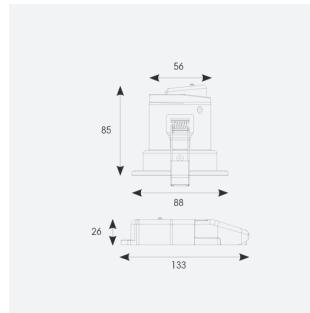

PRODUCT FEATURES

- Prism Pro Anti Glare Fire Rated
- Tunable between 2700K - 6500K via WiZ app and voice control
- Anti-glare design to create visual comfort
- Remote driver with 2x1.5mm_c + CPC loop-in, loop-out colour coded push fit piano terminals provide an easy and efficient installation
- Connects directly to your WiFi network using Bluetooth technology to support seamless pairing Anti-Glare Downlight suitable for residential and commercial applications
- Supplied with matt white bezel as standard.
- New innovative 2 part detachable connector design allows initial wiring and testing to be completed first, then simply plug the downlight back to the connector, ensuring a quick and simple installation
- Low profile design and remote driver allow installation into shallow ceiling voids

GENERAL INFORMATION

Wattage	8W
Lumens Delivered	350lm - 410lm (2700K - 6500K)
Lm/W	55lm/W
Beam Angle	55
CRI	80
CCT	2700-6500K
Input	220-240V
Operating Temp	-20°C - 35°C
SDCM	6
UGR	19
Cut-Out Size	73mm
Product Weight without Packaging	0.285 kg

TECHNICAL INFORMATION

Light Source	LED
Colour / Finish	White
Fire Rated	Yes
IP Rating	IP65
Class Protection	1
Internal / External	Internal
Surface / Recessed / Suspended	Recessed
Lumen Depreciation	L70 60,000h
Warranty (Years)	5
CE Mark	Yes
Diameter	88 mm
Height	80 mm