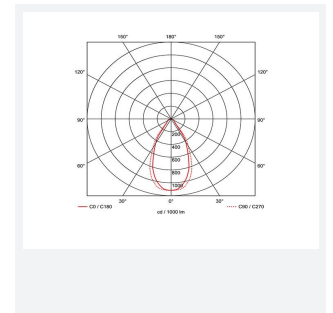

PRODUCT FEATURES

- Prism Pro Anti Glare Fire Rated
- Tunable between 2700K - 6500K via WiZ app and voice control
- Anti-glare design to create visual comfort
- Remote driver with 2x1.5mm_c + CPC loop-in, loop-out colour coded push fit piano terminals provide an easy and efficient installation
- Connects directly to your WiFi network using Bluetooth technology to support seamless pairing Anti-Glare Downlight suitable for residential and commercial applications
- Supplied with matt white bezel as standard.
- New innovative 2 part detachable connector design allows initial wiring and testing to be completed first, then simply plug the downlight back to the connector, ensuring a quick and simple installation
- Low profile design and remote driver allow installation into shallow ceiling voids

GENERAL INFORMATION

Wattage	8W
Lumens Delivered	350lm - 410lm (2700K - 6500K)
Lm/W	55lm/W
Beam Angle	55
CRI	80
CCT	2700-6500K
Input	220-240V
Operating Temp	-20°C - 35°C
SDCM	6
UGR	19
Cut-Out Size	73mm
Product Weight without Packaging	0.285 kg

TECHNICAL INFORMATION

Light Source	LED
Colour / Finish	White
Fire Rated	Yes
IP Rating	IP65
Class Protection	1
Internal / External	Internal
Surface / Recessed / Suspended	Recessed
Lumen Depreciation	L70 60,000h
Warranty (Years)	5
CE Mark	Yes
Diameter	88 mm
Height	80 mm