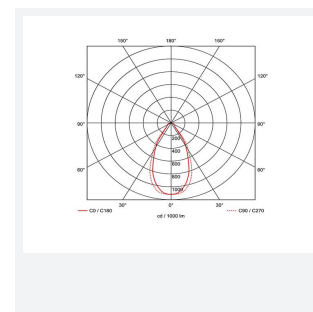

PRODUCT FEATURES

- Prism Pro Anti Glare Fire Rated
- Tunable between 2700K - 6500K via WiZ app and voice control
- Anti-glare design to create visual comfort
- Remote driver with 2x1.5mm_c + CPC loop-in, loop-out colour coded push fit piano terminals provide an easy and efficient installation
- Connects directly to your WiFi network using Bluetooth technology to support seamless pairing Anti-Glare Downlight suitable for residential and commercial applications
- Supplied with matt white bezel as standard.
- New innovative 2 part detachable connector design allows initial wiring and testing to be completed first, then simply plug the downlight back to the connector, ensuring a quick and simple installation
- Low profile design and remote driver allow installation into shallow ceiling voids

GENERAL INFORMATION

Wattage	8W
Lumens Delivered	350lm - 410lm (2700K - 6500K)
Lm/W	55lm/W
Beam Angle	55
CRI	80
CCT	2700-6500K
Input	220/240V
Operating Temp	-20°C - 35°C
SDCM	6
UGR	19
Cut-Out Size	73mm
Product Weight without Packaging	0.285 kg

TECHNICAL INFORMATION

Light Source	LED
Colour / Finish	White
Fire Rated	Yes
IP Rating	IP65
Class Protection	2
Internal / External	Internal
Surface / Recessed / Suspended	Recessed
Lumen Depreciation	L70 60,000h
Warranty (Years)	5
CE Mark	Yes
Diameter	88 mm
Height	80 mm