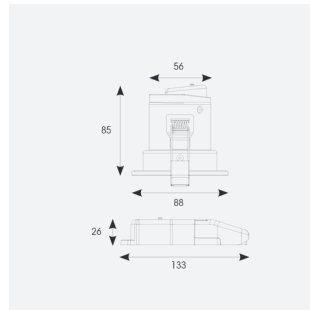

Category	Downlights
Application	Ancillary, Hospitality, Residential, Retail
Specification	Architectural

Code: APRIPAG/1/OCTOW/RGBTW