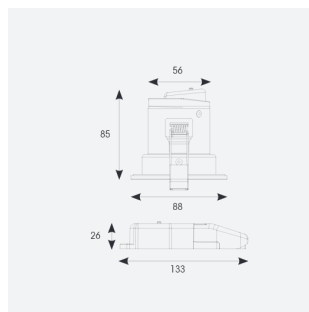

PRODUCT FEATURES

- Prism Pro Anti Glare Fire Rated
- Tunable between 2700K - 6500K via WiZ app and voice control
- Anti-glare design to create visual comfort
- Remote driver with 2x1.5mm_L + CPC loop-in, loop-out colour coded push fit piano terminals provide an easy and efficient installation
- Connects directly to your WiFi network using Bluetooth technology to support seamless pairing Anti-Glare Downlight suitable for residential and commercial applications
- Supplied with matt white bezel as standard.
- New innovative 2 part detachable connector design allows initial wiring and testing to be completed first, then simply plug the downlight back to the connector, ensuring a quick and simple installation
- Low profile design and remote driver allow installation into shallow ceiling voids

GENERAL INFORMATION

Wattage	8W
Lumens Delivered	380lm - 430lm (2700K - 6500K)
Lm/W	57lm/W
Beam Angle	55
CRI	80
CCT	2700-6500K
Input	220/240V
Operating Temp	-20°C - 35°C
SDCM	6
UGR	17
Cut-Out Size	73mm
Product Weight without Packaging	0.285 kg

TECHNICAL INFORMATION

Light Source	LED
Colour / Finish	White
Fire Rated	Yes
IP Rating	IP65
Class Protection	2
Internal / External	Internal
Surface / Recessed / Suspended	Recessed
Lumen Depreciation	L70 54,000h
Warranty (Years)	5
CE Mark	Yes
Diameter	88 mm
Height	80 mm