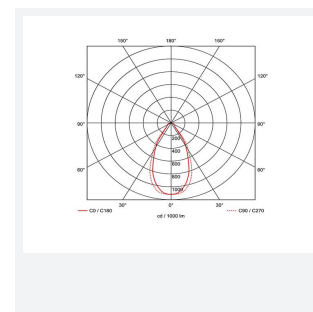

PRODUCT FEATURES

- Prism Pro Anti Glare Fire Rated
- Tunable between 2700K - 6500K via WiZ app and voice control
- Anti-glare design to create visual comfort
- Remote driver with 2x1.5mm_L + CPC loop-in, loop-out colour coded push fit piano terminals provide an easy and efficient installation
- Connects directly to your WiFi network using Bluetooth technology to support seamless pairing Anti-Glare Downlight suitable for residential and commercial applications
- Supplied with matt white bezel as standard.
- New innovative 2 part detachable connector design allows initial wiring and testing to be completed first, then simply plug the downlight back to the connector, ensuring a quick and simple installation
- Low profile design and remote driver allow installation into shallow ceiling voids

GENERAL INFORMATION

Wattage	8W
Lumens Delivered	380lm - 430lm (2700K - 6500K)
Lm/W	57lm/W
Beam Angle	55
CRI	80
CCT	2700-6500K
Input	220/240V
Operating Temp	-20°C - 35°C
SDCM	6
UGR	17
Cut-Out Size	73mm
Product Weight without Packaging	0.285 kg

TECHNICAL INFORMATION

Light Source	LED
Colour / Finish	White
Fire Rated	Yes
IP Rating	IP65
Class Protection	2
Internal / External	Internal
Surface / Recessed / Suspended	Recessed
Lumen Depreciation	L70 54,000h
Warranty (Years)	5
CE Mark	Yes
Diameter	88 mm
Height	80 mm