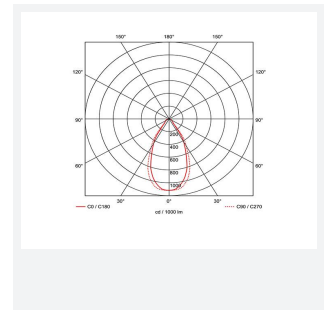

Category	Downlights
Application	Ancillary, Hospitality, Residential, Retail
Specification	Architectural

Code: APRIPAG/1/OCTOW/RGBTW

- Prism Pro Anti Glare Fire Rated
- Tunable between 2700K - 6500K via WiZ app and voice control
- Anti-glare design to create visual comfort
- Remote driver with 2x1.5mm_L + CPC loop-in, loop-out colour coded push fit piano terminals provide an easy and efficient installation
- Connects directly to your WiFi network using Bluetooth technology to support seamless pairing Anti-Glare Downlight suitable for residential and commercial applications
- Supplied with matt white bezel as standard.
- New innovative 2 part detachable connector design allows initial wiring and testing to be completed first, then simply plug the downlight back to the connector, ensuring a quick and simple installation
- Low profile design and remote driver allow installation into shallow ceiling voids

GENERAL INFORMATION

Wattage	8W
Lumens Delivered	380lm - 430lm (2700K - 6500K)
Lm/W	57lm/W
Beam Angle	55
CRI	80
CCT	2700-6500K
Input	220-240V
Operating Temp	-20°C - 35°C
SDCM	6
UGR	17
Cut-Out Size	73mm
Product Weight without Packaging	0.285 kg

TECHNICAL INFORMATION

Light Source	LED
Colour / Finish	White
Fire Rated	Yes
IP Rating	IP65
Class Protection	1
Internal / External	Internal
Surface / Recessed / Suspended	Recessed
Lumen Depreciation	L70 54,000h
Warranty (Years)	5
CE Mark	Yes
Diameter	88 mm
Height	80 mm