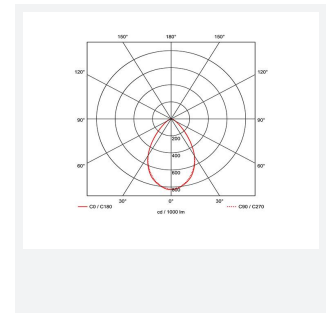

# Prism Pro Fire Rated

Prism Pro CCT Fire Rated Downlight Dual Wattage  
Code: APRIP/1

Category	Downlights
Application	Ancillary, Hospitality, Residential, Retail
Specification	Architectural

## PRODUCT FEATURES

- IP65 dimmable LED Fire Rated Downlight suitable for residential and hospitality applications
- New innovative 2 part detachable connector design allows initial wiring and testing to be completed first, then simply plug the downlight back to the connector, ensuring a quick and simple installation
- Low profile design and remote driver allows installation into shallow ceiling voids
- Fully tested to meet Part C (moisture), Part E (acoustic) and Part L (energy) of Building Regulations
- CCT selectable between 2700K, 3000K, 4000K and 6000K and power selectable; offering a choice of 2 outputs, in one luminaire
- Remote driver with 2x1.5mm + CPC loop-in, loop-out colour coded push fit piano terminals provide an easy and efficient installation
- Fully tested for 30, 60 and 90 minute ceiling types to meet Part B of Building Regulations
- Wide 65° beam angle for increased light distribution

GENERAL INFORMATION	
Wattage	5W - 7W
Lumens Delivered	560lm - 740lm
Lm/W	110lm/W - 105lm/W
Beam Angle	65
CRI	80
CCT	2700/3000/4000/6000K
Input	220-240V
Operating Temp	-20°C - 35°C
SDCM	6
UGR	25
Cut-Out Size	73mm
Product Weight without Packaging	0.285 kg

TECHNICAL INFORMATION	
Light Source	LED
Colour / Finish	White
Fire Rated	Yes
IP Rating	IP65
Class Protection	1
Internal / External	Internal
Surface / Recessed / Suspended	Recessed
Lumen Depreciation	L70 60,000h
Warranty (Years)	7
CE Mark	Yes
Diameter	90 mm
Height	62 mm