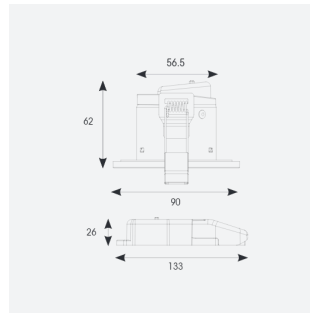

## PRODUCT FEATURES

- IP65 dimmable LED Fire Rated Downlight suitable for residential and hospitality applications
- New innovative 2 part detachable connector design allows initial wiring and testing to be completed first, then simply plug the downlight back to the connector, ensuring a quick and simple installation
- Low profile design and remote driver allows installation into shallow ceiling voids
- Fully tested to meet Part C (moisture), Part E (acoustic) and Part L (energy) of Building Regulations
- CCT selectable between 2700K, 3000K, 4000K and 6000K and power selectable; offering a choice of 2 outputs, in one luminaire
- Remote driver with 2x1.5mm + CPC loop-in, loop-out colour coded push fit piano terminals provide an easy and efficient installation
- Fully tested for 30, 60 and 90 minute ceiling types to meet Part B of Building Regulations
- Wide 65° beam angle for increased light distribution

GENERAL INFORMATION	
Wattage	5W - 7W
Lumens Delivered	560lm - 740lm
Lm/W	110lm/W - 105lm/W
Beam Angle	65
CRI	80
CCT	2700/3000/4000/6000K
Input	220/240V
Operating Temp	-20°C - 35°C
SDCM	6
UGR	25
Cut-Out Size	73mm
Product Weight without Packaging	0.285 kg

TECHNICAL INFORMATION	
Light Source	LED
Colour / Finish	White
Fire Rated	Yes
IP Rating	IP65
Class Protection	1
Internal / External	Internal
Surface / Recessed / Suspended	Recessed
Lumen Depreciation	L70 60,000h
Warranty (Years)	5
CE Mark	Yes
Diameter	90 mm
Height	62 mm