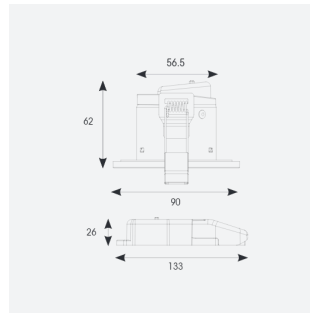

## PRODUCT FEATURES

- IP65 dimmable LED Fire Rated Downlight suitable for residential and hospitality applications
- New innovative 2 part detachable connector design allows initial wiring and testing to be completed first, then simply plug the downlight back to the connector, ensuring a quick and simple installation
- Low profile design and remote driver allows installation into shallow ceiling voids
- Fully tested to meet Part C (moisture), Part E (acoustic) and Part L (energy) of Building Regulations
- CCT selectable between 2700K, 3000K, 4000K and 6000K and power selectable; offering a choice of 2 outputs, in one luminaire
- Remote driver with 2x1.5mm + CPC loop-in, loop-out colour coded push fit piano terminals provide an easy and efficient installation
- Fully tested for 30, 60 and 90 minute ceiling types to meet Part B of Building Regulations
- Wide 65° beam angle for increased light distribution

GENERAL INFORMATION	
Wattage	5W - 7W
Lumens Delivered	560lm - 740lm
Lm/W	110lm/W - 105lm/W
Beam Angle	65
CRI	80
CCT	2700/3000/4000/6000K
Input	220-240V
Operating Temp	-20°C - 35°C
SDCM	6
UGR	25
Cut-Out Size	73mm
Product Weight without Packaging	0.285 kg

TECHNICAL INFORMATION	
Light Source	LED
Colour / Finish	White
Fire Rated	Yes
IP Rating	IP65
Class Protection	1
Internal / External	Internal
Surface / Recessed / Suspended	Recessed
Lumen Depreciation	L70 60,000h
Warranty (Years)	7
CE Mark	Yes
Diameter	90 mm
Height	62 mm