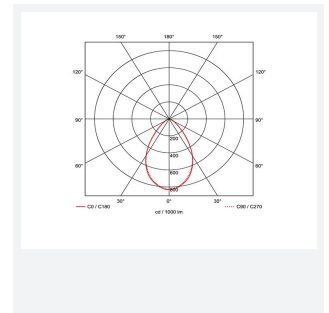

# Prism Pro Fire Rated

Prism Pro CCT Fire Rated Downlight Dual Wattage  
Code: APRIP/1

Category	Downlights
Application	Ancillary, Hospitality, Residential, Retail
Specification	Architectural

## PRODUCT FEATURES

- IP65 dimmable LED Fire Rated Downlight suitable for residential and hospitality applications
- New innovative 2 part detachable connector design allows initial wiring and testing to be completed first, then simply plug the downlight back to the connector, ensuring a quick and simple installation
- Low profile design and remote driver allows installation into shallow ceiling voids
- Fully tested to meet Part C (moisture), Part E (acoustic) and Part L (energy) of Building Regulations
- CCT selectable between 2700K, 3000K, 4000K and 6000K and power selectable; offering a choice of 2 outputs, in one luminaire
- Remote driver with 2x1.5mm + CPC loop-in, loop-out colour coded push fit piano terminals provide an easy and efficient installation
- Fully tested for 30, 60 and 90 minute ceiling types to meet Part B of Building Regulations
- Wide 65° beam angle for increased light distribution

GENERAL INFORMATION	
Wattage	5W - 7W
Lumens Delivered	560lm - 740lm
Lm/W	110lm/W - 105lm/W
Beam Angle	65
CRI	80
CCT	2700/3000/4000/6000K
Input	220/240V
Operating Temp	-20°C - 35°C
SDCM	6
UGR	25
Cut-Out Size	73mm
Product Weight without Packaging	0.285 kg

TECHNICAL INFORMATION	
Light Source	LED
Colour / Finish	White
Fire Rated	Yes
IP Rating	IP65
Class Protection	1
Internal / External	Internal
Surface / Recessed / Suspended	Recessed
Lumen Depreciation	L70 60,000h
Warranty (Years)	5
CE Mark	Yes
Diameter	90 mm
Height	62 mm