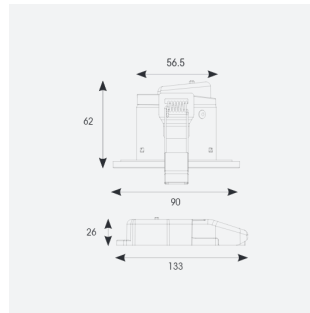

PRODUCT FEATURES

- IP65 Dimmable LED WIZ enabled tunable white Fire Rated Downlight suitable for residential and commercial applications
- Tunable between 2700K - 6500K via WIZ app and voice control offering a choice of 2 outputs, in one luminaire
- Remote driver with 2x1.5mm₂ + CPC loop-in, loop-out colour coded push fit piano terminals provide an easy and efficient installation
- Fully tested for 30, 60 and 90 minute ceiling types to meet Part B of Building Regulations
- Connects directly to your WiFi network using Bluetooth technology to support seamless pairing
- New innovative 2 part detachable connector design allows initial wiring and testing to be completed first, then simply plug the downlight back to the connector, ensuring a quick and simple installation
- Low profile design and remote driver allows installation into shallow ceiling voids
- Fully tested to meet Part C (moisture), Part E (acoustic) and Part L (energy) of Building Regulations

GENERAL INFORMATION

Wattage	8W
Lumens Delivered	690lm - 680lm (2700K - 6500K)
Lm/W	92lm/w - 90lm/w (2700K - 6500K)
Beam Angle	65
CRI	80
CCT	2700-6500K
Input	220/240V
Operating Temp	-20°C - 35°C
SDCM	6
UGR	25
Cut-Out Size	73mm
Product Weight without Packaging	0.305 kg

TECHNICAL INFORMATION

Light Source	LED
Colour / Finish	White
Fire Rated	Yes
IP Rating	IP65
Class Protection	2
Internal / External	Internal
Surface / Recessed / Suspended	Recessed
Lumen Depreciation	L70 60,000h
Warranty (Years)	5
CE Mark	Yes
Diameter	90 mm
Height	58 mm