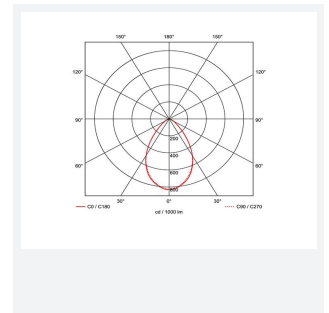

OCTO Prism Pro Fire Rated Connected by WIZ

Category	Downlights
Application	Ancillary, Hospitality, Residential, Retail
Specification	Architectural

Code: APRIP/1/OCTOW/TW

- IP65 Dimmable LED WIZ enabled tunable white Fire Rated Downlight suitable for residential and commercial applications
- Tunable between 2700K - 6500K via WIZ app and voice control offering a choice of 2 outputs, in one luminaire
- Remote driver with 2x1.5mm₊ + CPC loop-in, loop-out colour coded push fit piano terminals provide an easy and efficient installation
- Fully tested for 30, 60 and 90 minute ceiling types to meet Part B of Building Regulations
- Connects directly to your WiFi network using Bluetooth technology to support seamless pairing
- New innovative 2 part detachable connector design allows initial wiring and testing to be completed first, then simply plug the downlight back to the connector, ensuring a quick and simple installation
- Low profile design and remote driver allows installation into shallow ceiling voids
- Fully tested to meet Part C (moisture), Part E (acoustic) and Part L (energy) of Building Regulations

GENERAL INFORMATION

Wattage	8W
Lumens Delivered	690lm - 680lm (2700K - 6500K)
Lm/W	92lm/w - 90lm/w (2700K - 6500K)
Beam Angle	65
CRI	80
CCT	2700-6500K
Input	220-240V
Operating Temp	-20°C - 35°C
SDCM	6
UGR	25
Cut-Out Size	73mm
Product Weight without Packaging	0.305 kg

TECHNICAL INFORMATION

Light Source	LED
Colour / Finish	White
Fire Rated	Yes
IP Rating	IP65
Class Protection	1
Internal / External	Internal
Surface / Recessed / Suspended	Recessed
Lumen Depreciation	L70 60,000h
Warranty (Years)	5
CE Mark	Yes
Diameter	90 mm
Height	58 mm