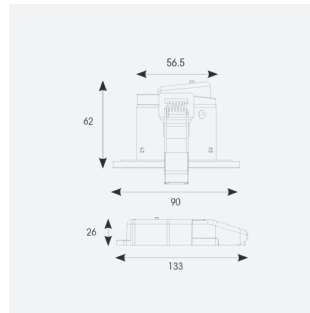

OCTO Prism Pro Fire Rated Connected by WIZ

Category	Downlights
Application	Ancillary, Hospitality, Residential, Retail
Specification	Architectural

Code: APRIP/1/OCTOW/TW

- IP65 Dimmable LED WIZ enabled tunable white Fire Rated Downlight suitable for residential and commercial applications
- Tunable between 2700K - 6500K via WIZ app and voice control offering a choice of 2 outputs, in one luminaire
- Remote driver with 2x1.5mm₊ + CPC loop-in, loop-out colour coded push fit piano terminals provide an easy and efficient installation
- Fully tested for 30, 60 and 90 minute ceiling types to meet Part B of Building Regulations
- Connects directly to your WiFi network using Bluetooth technology to support seamless pairing
- New innovative 2 part detachable connector design allows initial wiring and testing to be completed first, then simply plug the downlight back to the connector, ensuring a quick and simple installation
- Low profile design and remote driver allows installation into shallow ceiling voids
- Fully tested to meet Part C (moisture), Part E (acoustic) and Part L (energy) of Building Regulations

GENERAL INFORMATION

Wattage	8W
Lumens Delivered	690lm - 680lm (2700K - 6500K)
Lm/W	92lm/w - 90lm/w (2700K - 6500K)
Beam Angle	65
CRI	80
CCT	2700-6500K
Input	220-240V
Operating Temp	-20°C - 35°C
SDCM	6
UGR	25
Cut-Out Size	73mm
Product Weight without Packaging	0.305 kg

TECHNICAL INFORMATION

Light Source	LED
Colour / Finish	White
Fire Rated	Yes
IP Rating	IP65
Class Protection	1
Internal / External	Internal
Surface / Recessed / Suspended	Recessed
Lumen Depreciation	L70 60,000h
Warranty (Years)	5
CE Mark	Yes
Diameter	90 mm
Height	58 mm