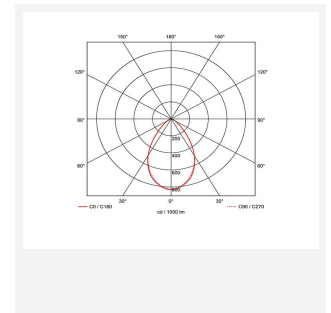

PRODUCT FEATURES

- IP65 Dimmable LED WIZ enabled tunable white Fire Rated Downlight suitable for residential and commercial applications
- Tunable between 2700K - 6500K via WIZ app and voice control offering a choice of 2 outputs, in one luminaire
- Remote driver with 2x1.5mm₂ + CPC loop-in, loop-out colour coded push fit piano terminals provide an easy and efficient installation
- Fully tested for 30, 60 and 90 minute ceiling types to meet Part B of Building Regulations
- Connects directly to your WiFi network using Bluetooth technology to support seamless pairing
- New innovative 2 part detachable connector design allows initial wiring and testing to be completed first, then simply plug the downlight back to the connector, ensuring a quick and simple installation
- Low profile design and remote driver allows installation into shallow ceiling voids
- Fully tested to meet Part C (moisture), Part E (acoustic) and Part L (energy) of Building Regulations

GENERAL INFORMATION

Wattage	8W
Lumens Delivered	690lm - 680lm (2700K - 6500K)
Lm/W	92lm/w - 90lm/w (2700K - 6500K)
Beam Angle	65
CRI	80
CCT	2700-6500K
Input	220/240V
Operating Temp	-20°C - 35°C
SDCM	6
UGR	25
Cut-Out Size	73mm
Product Weight without Packaging	0.305 kg

TECHNICAL INFORMATION

Light Source	LED
Colour / Finish	White
Fire Rated	Yes
IP Rating	IP65
Class Protection	2
Internal / External	Internal
Surface / Recessed / Suspended	Recessed
Lumen Depreciation	L70 60,000h
Warranty (Years)	5
CE Mark	Yes
Diameter	90 mm
Height	58 mm