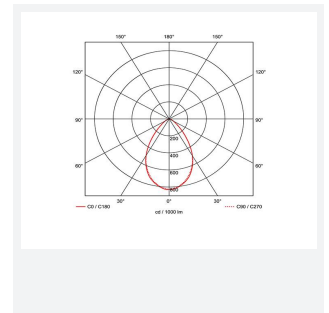

# OCTO Prism Pro Fire Rated Connected by WIZ

Category	Downlights
Application	Ancillary, Hospitality, Residential, Retail
Specification	Architectural

Code: APRIP/1/OCTOW/RGBTW

- IP65 Dimmable LED WIZ enabled tunable white Fire Rated Downlight suitable for residential and commercial applications
- Tunable between 2700K - 6500K via WIZ app and voice control offering a choice of 2 outputs, in one luminaire
- Remote driver with 2x1.5mm<sub>+</sub> + CPC loop-in, loop-out colour coded push fit piano terminals provide an easy and efficient installation
- Fully tested for 30, 60 and 90 minute ceiling types to meet Part B of Building Regulations
- Connects directly to your WiFi network using Bluetooth technology to support seamless pairing
- New innovative 2 part detachable connector design allows initial wiring and testing to be completed first, then simply plug the downlight back to the connector, ensuring a quick and simple installation
- Low profile design and remote driver allows installation into shallow ceiling voids
- Fully tested to meet Part C (moisture), Part E (acoustic) and Part L (energy) of Building Regulations

## GENERAL INFORMATION

Wattage	8W
Lumens Delivered	500lm - 550lm (2700K - 6500K)
Lm/W	68lm/w - 75lm/w (2700K - 6500K)
Beam Angle	65
CRI	80
CCT	2700-6500K
Input	220-240V
Operating Temp	-20°C - 35°C
SDCM	6
UGR	25
Cut-Out Size	73mm
Product Weight without Packaging	0.305 kg

## TECHNICAL INFORMATION

Light Source	LED
Colour / Finish	White
Fire Rated	Yes
IP Rating	IP65
Class Protection	1
Internal / External	Internal
Surface / Recessed / Suspended	Recessed
Lumen Depreciation	L70 54,000h
Warranty (Years)	5
CE Mark	Yes
Diameter	90 mm
Height	58 mm