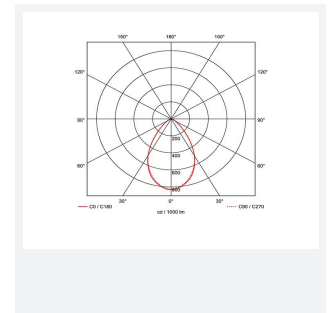

OCTO Prism Pro Fire Rated Connected by WIZ

OCTO Prism Pro Fire Rated Downlight Connected

Code: APRIP/1/OCTOW/RGBTW

PRODUCT FEATURES

- IP65 Dimmable LED WIZ enabled tunable white Fire Rated Downlight suitable for residential and commercial applications
- Tunable between 2700K - 6500K via WIZ app and voice control offering a choice of 2 outputs, in one luminaire
- Remote driver with 2x1.5mm₂ + CPC loop-in, loop-out colour coded push fit piano terminals provide an easy and efficient installation
- Fully tested for 30, 60 and 90 minute ceiling types to meet Part B of Building Regulations
- Connects directly to your WiFi network using Bluetooth technology to support seamless pairing
- New innovative 2 part detachable connector design allows initial wiring and testing to be completed first, then simply plug the downlight back to the connector, ensuring a quick and simple installation
- Low profile design and remote driver allows installation into shallow ceiling voids
- Fully tested to meet Part C (moisture), Part E (acoustic) and Part L (energy) of Building Regulations

GENERAL INFORMATION

Wattage	8W
Lumens Delivered	500lm - 550lm (2700K - 6500K)
Lm/W	68lm/w - 75lm/w (2700K - 6500K)
Beam Angle	65
CRI	80
CCT	2700-6500K
Input	220/240V
Operating Temp	-20°C - 35°C
SDCM	6
UGR	25
Cut-Out Size	73mm
Product Weight without Packaging	0.305 kg

TECHNICAL INFORMATION

Light Source	LED
Colour / Finish	White
Fire Rated	Yes
IP Rating	IP65
Class Protection	2
Internal / External	Internal
Surface / Recessed / Suspended	Recessed
Lumen Depreciation	L70 54,000h
Warranty (Years)	5
CE Mark	Yes
Diameter	90 mm
Height	58 mm