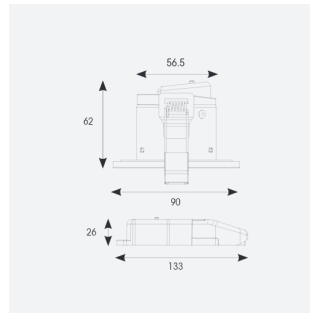

# OCTO Prism Pro Fire Rated Connected by WIZ

Category	Downlights
Application	Ancillary, Hospitality, Residential, Retail
Specification	Architectural

Code: APRIP/1/OCTOW/RGBTW

- IP65 Dimmable LED WIZ enabled tunable white Fire Rated Downlight suitable for residential and commercial applications
- Tunable between 2700K - 6500K via WIZ app and voice control offering a choice of 2 outputs, in one luminaire
- Remote driver with 2x1.5mm<sub>+</sub> + CPC loop-in, loop-out colour coded push fit piano terminals provide an easy and efficient installation
- Fully tested for 30, 60 and 90 minute ceiling types to meet Part B of Building Regulations
- Connects directly to your WiFi network using Bluetooth technology to support seamless pairing
- New innovative 2 part detachable connector design allows initial wiring and testing to be completed first, then simply plug the downlight back to the connector, ensuring a quick and simple installation
- Low profile design and remote driver allows installation into shallow ceiling voids
- Fully tested to meet Part C (moisture), Part E (acoustic) and Part L (energy) of Building Regulations

## GENERAL INFORMATION

Wattage	8W
Lumens Delivered	500lm - 550lm (2700K - 6500K)
Lm/W	68lm/w - 75lm/w (2700K - 6500K)
Beam Angle	65
CRI	80
CCT	2700-6500K
Input	220-240V
Operating Temp	-20°C - 35°C
SDCM	6
UGR	25
Cut-Out Size	73mm
Product Weight without Packaging	0.305 kg

## TECHNICAL INFORMATION

Light Source	LED
Colour / Finish	White
Fire Rated	Yes
IP Rating	IP65
Class Protection	1
Internal / External	Internal
Surface / Recessed / Suspended	Recessed
Lumen Depreciation	L70 54,000h
Warranty (Years)	5
CE Mark	Yes
Diameter	90 mm
Height	58 mm