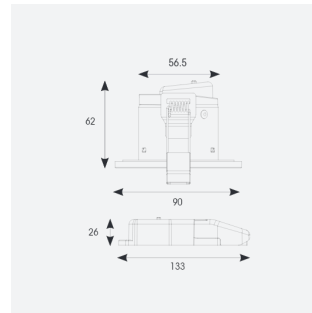

OCTO Prism Pro Fire Rated Connected by WIZ

OCTO Prism Pro Fire Rated Downlight Connected

Code: APRIP/1/OCTOW/RGBTW

PRODUCT FEATURES

- IP65 Dimmable LED WIZ enabled tunable white Fire Rated Downlight suitable for residential and commercial applications
- Tunable between 2700K - 6500K via WIZ app and voice control offering a choice of 2 outputs, in one luminaire
- Remote driver with 2x1.5mm₂ + CPC loop-in, loop-out colour coded push fit piano terminals provide an easy and efficient installation
- Fully tested for 30, 60 and 90 minute ceiling types to meet Part B of Building Regulations
- Connects directly to your WiFi network using Bluetooth technology to support seamless pairing
- New innovative 2 part detachable connector design allows initial wiring and testing to be completed first, then simply plug the downlight back to the connector, ensuring a quick and simple installation
- Low profile design and remote driver allows installation into shallow ceiling voids
- Fully tested to meet Part C (moisture), Part E (acoustic) and Part L (energy) of Building Regulations

GENERAL INFORMATION

Wattage	8W
Lumens Delivered	500lm - 550lm (2700K - 6500K)
Lm/W	68lm/w - 75lm/w (2700K - 6500K)
Beam Angle	65
CRI	80
CCT	2700-6500K
Input	220/240V
Operating Temp	-20°C - 35°C
SDCM	6
UGR	25
Cut-Out Size	73mm
Product Weight without Packaging	0.305 kg

TECHNICAL INFORMATION

Light Source	LED
Colour / Finish	White
Fire Rated	Yes
IP Rating	IP65
Class Protection	2
Internal / External	Internal
Surface / Recessed / Suspended	Recessed
Lumen Depreciation	L70 54,000h
Warranty (Years)	5
CE Mark	Yes
Diameter	90 mm
Height	58 mm