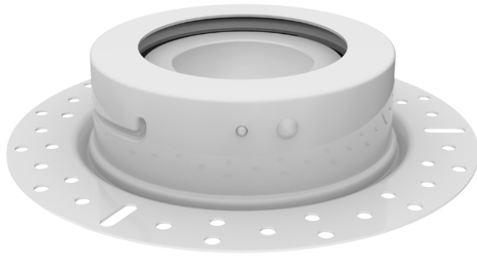

# Prism Pro Trimless Bezel Kit

Prism Pro Trimless Bezel Kit

**Code:** APRILEDP/TRIM

## PRODUCT FEATURES

- Steep baffle construction recesses the downlight providing a deep cut-off angle ensuring maximum glare control and visual comfort
- Intelligent 2 part kit design is accessible from underneath the ceiling both during and after installation. The main body can be fixed to the ceiling whilst the internal push to release main cone can be attached afterwards. This allows for quicker and easier installation and product maintenance
- Pre-drilled screw holes ensure a quick and easy installation
- Please note: This product comes supplied less downlight
- Steep baffle construction recesses the downlight providing a deep cut-off angle ensuring maximum glare control and visual comfort
- Suitable for residential and commercial applications, providing an architectural and modern appearance
- Wide design allows suitability for retro-fit applications replacing hole cut-outs up to 160mm

## TECHNICAL INFORMATION

<b>Colour / Finish</b>	White
<b>Internal / External</b>	Internal
<b>Surface / Recessed / Suspended</b>	Recessed
<b>Diameter</b>	160 mm
<b>Accessories</b>	APRILEDP/OCTOW, APRILEDP/CW, APRILEDP/WW, APRILEDP/CCT