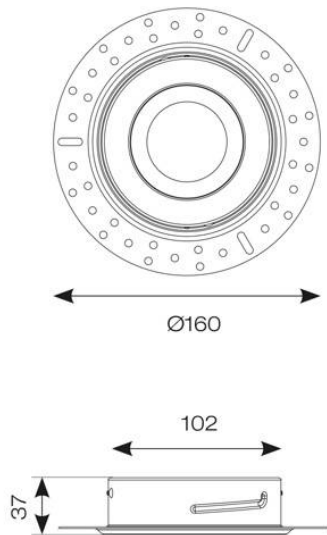

Prism Pro Trimless Bezel Kit

Prism Pro Trimless Bezel Kit

Code: APRILEDP/TRIM

ACCESSORIES

APRILEDP/OCTOW	OCTO Prism Pro Fire Rated Downlight Connected by WIZ
APRILEDP/CW	Prism Pro Fire Rated Downlight Cool White
APRILEDP/WW	Prism Pro Fire Rated Downlight Warm White
APRILEDP/CCT	Prism Pro CCT Fire Rated Downlight