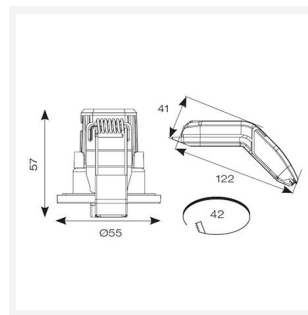

## PRODUCT FEATURES

- Ultra slim remote driver with loop-in, loop-out push fit terminals provide an easy and efficient installation
- Can be used as the sole light source or as a complimentary product to Prism Pro / Prism Pro Anti-Glare
- Detachable LED driver for fast fix install
- Fully tested for 30, 60 and 90 minute ceiling types to meet Part B of Building Regulations
- Ultra slim remote driver with loop-in, loop-out push fit terminals provide an easy and efficient installation
- Unique angled LED driver for easy installation through the smaller downlight cut out
- Low profile design and arched remote driver allows installation into shallow ceiling voids
- Fully tested to meet Part C (moisture), Part E (acoustic) and Part L (energy) of Building Regulations

GENERAL INFORMATION	
Wattage	5W
Lumens Delivered	450lm (4000K)
Lm/W	90lm/W (4000K)
Beam Angle	60
CRI	80
CCT	2700/3000/4000/6000K
Input	220-240V
Operating Temp	-5°C - 25°C
SDCM	6
UGR	29
Cut-Out Size	42mm
Product Weight without Packaging	0.162 kg

TECHNICAL INFORMATION	
Light Source	LED
Colour / Finish	White
Fire Rated	Yes
IP Rating	IP65
Class Protection	2
Internal / External	Internal
Surface / Recessed / Suspended	Recessed
Lumen Depreciation	L80 54,000h
Warranty (Years)	5
CE Mark	Yes
Diameter	55 mm
Height	57 mm
Accessories	APRILEDP/MINIBZ/BLK, APRILEDP/MINIBZ/CH, APRILEDP/MINIBZ/SC, ACFLP/3