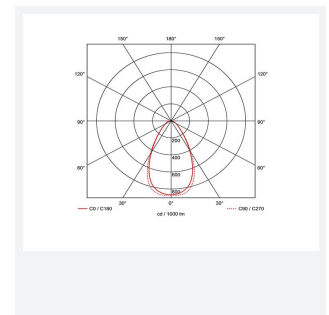

# Prism Pro Mini Fire Rated

Prism Pro Mini CCT Fire Rated Downlight  
Code: APRILEDP/MINI/CCT

Category	Downlights
Application	Ancillary, Hospitality, Residential, Retail
Specification	Architectural

GENERAL INFORMATION	
Wattage	5W
Lumens Delivered	450lm (4000K)
Lm/W	90lm/W (4000K)
Beam Angle	60
CRI	80
CCT	2700/3000/4000/6000K
Input	220-240V
Operating Temp	-5°C - 25°C
SDCM	6
UGR	29
Cut-Out Size	42mm
Product Weight without Packaging	0.162 kg

TECHNICAL INFORMATION	
Light Source	LED
Colour / Finish	White
Fire Rated	Yes
IP Rating	IP65
Class Protection	2
Internal / External	Internal
Surface / Recessed / Suspended	Recessed
Lumen Depreciation	L80 54,000h
Warranty (Years)	5
CE Mark	Yes
Diameter	55 mm
Height	57 mm
Accessories	APRILEDP/MINIBZ/BLK, APRILEDP/MINIBZ/CH, APRILEDP/MINIBZ/SC, ACFLP/3