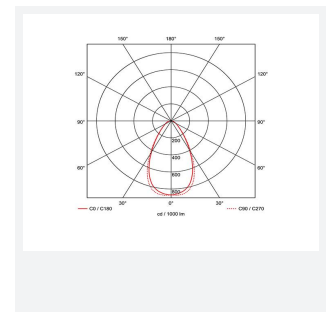

PRODUCT FEATURES

- Ultra slim remote driver with loop-in, loop-out push fit terminals provide an easy and efficient installation
- Can be used as the sole light source or as a complimentary product to Prism Pro / Prism Pro Anti-Glare
- Detachable LED driver for fast fix install
- Fully tested for 30, 60 and 90 minute ceiling types to meet Part B of Building Regulations
- Ultra slim remote driver with loop-in, loop-out push fit terminals provide an easy and efficient installation
- Unique angled LED driver for easy installation through the smaller downlight cut out
- Low profile design and arched remote driver allows installation into shallow ceiling voids
- Fully tested to meet Part C (moisture), Part E (acoustic) and Part L (energy) of Building Regulations

GENERAL INFORMATION

Wattage	5W
Lumens Delivered	450lm (4000K)
Lm/W	90lm/W (4000K)
Beam Angle	60
CRI	80
CCT	2700/3000/4000/6000K
Input	220-240V
Operating Temp	-5°C - 25°C
SDCM	6
UGR	29
Cut-Out Size	42mm
Product Weight without Packaging	0.16 kg

TECHNICAL INFORMATION

Light Source	LED
Colour / Finish	White
Fire Rated	Yes
IP Rating	IP65
Class Protection	2
Internal / External	Internal
Surface / Recessed / Suspended	Recessed
Lumen Depreciation	L80 54,000h
Warranty (Years)	7
CE Mark	Yes
Diameter	55 mm
Height	50 mm
Accessories	APRILEDP/MINIBZ/BLK, APRILEDP/MINIBZ/CH, APRILEDP/MINIBZ/SC, ACFLP/3