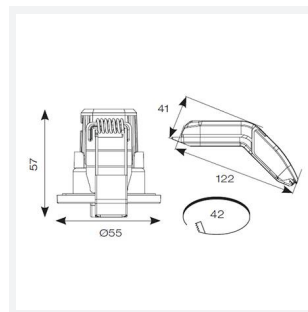

## PRODUCT FEATURES

- Ultra slim remote driver with loop-in, loop-out push fit terminals provide an easy and efficient installation
- Can be used as the sole light source or as a complimentary product to Prism Pro / Prism Pro Anti-Glare
- Detachable LED driver for fast fix install
- Fully tested for 30, 60 and 90 minute ceiling types to meet Part B of Building Regulations
- Ultra slim remote driver with loop-in, loop-out push fit terminals provide an easy and efficient installation
- Unique angled LED driver for easy installation through the smaller downlight cut out
- Low profile design and arched remote driver allows installation into shallow ceiling voids
- Fully tested to meet Part C (moisture), Part E (acoustic) and Part L (energy) of Building Regulations

## GENERAL INFORMATION

Wattage	5W
Lumens Delivered	450lm (4000K)
Lm/W	90lm/W (4000K)
Beam Angle	60
CRI	80
CCT	2700/3000/4000/6000K
Input	220-240V
Operating Temp	-5°C - 25°C
SDCM	6
UGR	29
Cut-Out Size	42mm
Product Weight without Packaging	0.16 kg

## TECHNICAL INFORMATION

Light Source	LED
Colour / Finish	White
Fire Rated	Yes
IP Rating	IP65
Class Protection	2
Internal / External	Internal
Surface / Recessed / Suspended	Recessed
Lumen Depreciation	L80 54,000h
Warranty (Years)	7
CE Mark	Yes
Diameter	55 mm
Height	50 mm
Accessories	APRILEDP/MINIBZ/BLK, APRILEDP/MINIBZ/CH, APRILEDP/MINIBZ/SC, ACFLP/3