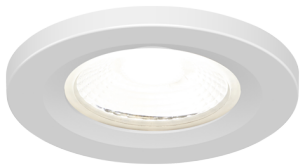

Category	Downlights
Application	Ancillary, Hospitality, Residential, Retail
Specification	Architectural

Prism Pro Mini Fire Rated

Prism Pro Mini CCT Fire Rated Downlight

Code: APRILEDP/MINI/CCT

- Ultra slim remote driver with loop-in, loop-out push fit terminals provide an easy and efficient installation
- Can be used as the sole light source or as a complimentary product to Prism Pro / Prism Pro Anti-Glare
- Detachable LED driver for fast fix install
- Fully tested for 30, 60 and 90 minute ceiling types to meet Part B of Building Regulations

- Ultra slim remote driver with loop-in, loop-out push fit terminals provide an easy and efficient installation
- Unique angled LED driver for easy installation through the smaller downlight cut out
- Low profile design and arched remote driver allows installation into shallow ceiling voids
- Fully tested to meet Part C (moisture), Part E (acoustic) and Part L (energy) of Building Regulations

GENERAL INFORMATION

Wattage	5W
Lumens Delivered	450lm (4000K)
Lm/W	90lm/W (4000K)
Beam Angle	60
CRI	80
CCT	2700/3000/4000/6000K
Input	220-240V
Operating Temp	-5°C - 25°C
SDCM	6
UGR	29
Cut-Out Size	42mm
Product Weight without Packaging	0.162 kg

TECHNICAL INFORMATION

Light Source	LED
Colour / Finish	White
Fire Rated	Yes
IP Rating	IP65
Class Protection	2
Internal / External	Internal
Surface / Recessed / Suspended	Recessed
Lumen Depreciation	L80 54,000h
Warranty (Years)	5
CE Mark	Yes
Diameter	55 mm
Height	57 mm
Accessories	APRILEDP/MINIBZ/BLK, APRILEDP/MINIBZ/CH, APRILEDP/MINIBZ/SC, ACFLP/3