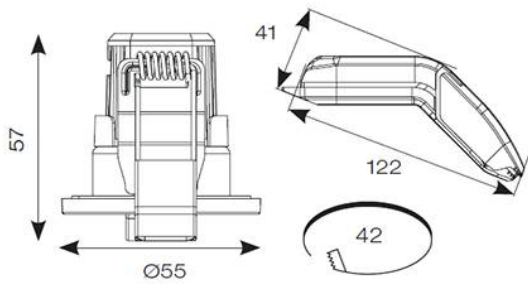

Prism Pro Mini Fire Rated

Prism Pro Mini CCT Fire Rated Downlight
Code: APRILEDP/MINI/CCT