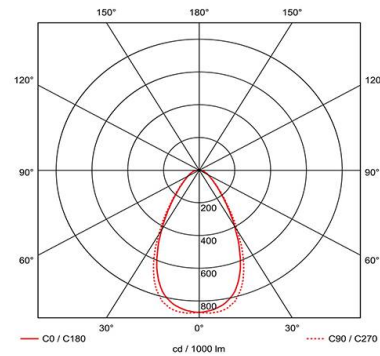

Prism Pro Mini Fire Rated

Prism Pro Mini CCT Fire Rated Downlight

Code: APRILEDP/MINI/CCT