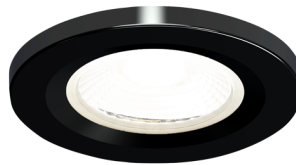

# Prism Pro Mini Fire Rated

Prism Pro Mini CCT Fire Rated Downlight

Code: APRILEDP/MINI/CCT

## PRODUCT FEATURES

- Ultra slim remote driver with loop-in, loop-out push fit terminals provide an easy and efficient installation
- Can be used as the sole light source or as a complimentary product to Prism Pro / Prism Pro Anti-Glare
- Detachable LED driver for fast fix install
- Fully tested for 30, 60 and 90 minute ceiling types to meet Part B of Building Regulations
- Ultra slim remote driver with loop-in, loop-out push fit terminals provide an easy and efficient installation
- Unique angled LED driver for easy installation through the smaller downlight cut out
- Low profile design and arched remote driver allows installation into shallow ceiling voids
- Fully tested to meet Part C (moisture), Part E (acoustic) and Part L (energy) of Building Regulations

### GENERAL INFORMATION

Wattage	5W
Lumens Delivered	450lm (4000K)
Lm/W	90lm/W (4000K)
Beam Angle	60
CRI	80
CCT	2700/3000/4000/6000K
Input	220/240V
Operating Temp	-5°C - 25°C
SDCM	6
UGR	29
Cut-Out Size	42mm
Product Weight without Packaging	0.162 kg

### TECHNICAL INFORMATION

Light Source	LED
Colour / Finish	White
Fire Rated	Yes
IP Rating	IP65
Class Protection	2
Internal / External	Internal
Surface / Recessed / Suspended	Recessed
Lumen Depreciation	L80 54,000h
Warranty (Years)	5
CE Mark	Yes
Diameter	55 mm
Height	57 mm
Accessories	APRILEDP/MINIBZ/BLK, APRILEDP/MINIBZ/CH, APRILEDP/MINIBZ/SC, ACFLP/3