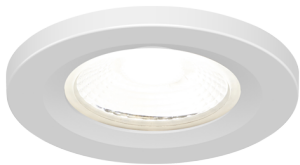

# Prism Pro Mini Fire Rated

Prism Pro Mini CCT Fire Rated Downlight

Code: APRILEDP/MINI/CCT

## PRODUCT FEATURES

- Ultra slim remote driver with loop-in, loop-out push fit terminals provide an easy and efficient installation
- Can be used as the sole light source or as a complimentary product to Prism Pro / Prism Pro Anti-Glare
- Detachable LED driver for fast fix install
- Fully tested for 30, 60 and 90 minute ceiling types to meet Part B of Building Regulations
- Ultra slim remote driver with loop-in, loop-out push fit terminals provide an easy and efficient installation
- Unique angled LED driver for easy installation through the smaller downlight cut out
- Low profile design and arched remote driver allows installation into shallow ceiling voids
- Fully tested to meet Part C (moisture), Part E (acoustic) and Part L (energy) of Building Regulations

### GENERAL INFORMATION

Wattage	5W
Lumens Delivered	450lm (4000K)
Lm/W	90lm/W (4000K)
Beam Angle	60
CRI	80
CCT	2700/3000/4000/6000K
Input	220/240V
Operating Temp	-5°C - 25°C
SDCM	6
UGR	29
Cut-Out Size	42mm
Product Weight without Packaging	0.162 kg

### TECHNICAL INFORMATION

Light Source	LED
Colour / Finish	White
Fire Rated	Yes
IP Rating	IP65
Class Protection	2
Internal / External	Internal
Surface / Recessed / Suspended	Recessed
Lumen Depreciation	L80 54,000h
Warranty (Years)	5
CE Mark	Yes
Diameter	55 mm
Height	57 mm
Accessories	APRILEDP/MINIBZ/BLK, APRILEDP/MINIBZ/CH, APRILEDP/MINIBZ/SC, ACFLP/3