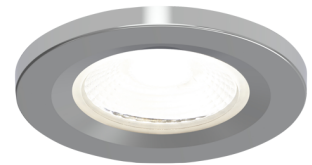

# Prism Pro Mini Fire Rated

Prism Pro Mini CCT Fire Rated Downlight

Code: APRILEDP/MINI/CCT

## PRODUCT FEATURES

- Ultra slim remote driver with loop-in, loop-out push fit terminals provide an easy and efficient installation
- Can be used as the sole light source or as a complimentary product to Prism Pro / Prism Pro Anti-Glare
- Detachable LED driver for fast fix install
- Fully tested for 30, 60 and 90 minute ceiling types to meet Part B of Building Regulations
- Ultra slim remote driver with loop-in, loop-out push fit terminals provide an easy and efficient installation
- Unique angled LED driver for easy installation through the smaller downlight cut out
- Low profile design and arched remote driver allows installation into shallow ceiling voids
- Fully tested to meet Part C (moisture), Part E (acoustic) and Part L (energy) of Building Regulations

### GENERAL INFORMATION

Wattage	5W
Lumens Delivered	450lm (4000K)
Lm/W	90lm/W (4000K)
Beam Angle	60
CRI	80
CCT	2700/3000/4000/6000K
Input	220/240V
Operating Temp	-5°C - 25°C
SDCM	6
UGR	29
Cut-Out Size	42mm
Product Weight without Packaging	0.162 kg

### TECHNICAL INFORMATION

Light Source	LED
Colour / Finish	White
Fire Rated	Yes
IP Rating	IP65
Class Protection	2
Internal / External	Internal
Surface / Recessed / Suspended	Recessed
Lumen Depreciation	L80 54,000h
Warranty (Years)	5
CE Mark	Yes
Diameter	55 mm
Height	57 mm
Accessories	APRILEDP/MINIBZ/BLK, APRILEDP/MINIBZ/CH, APRILEDP/MINIBZ/SC, ACFLP/3