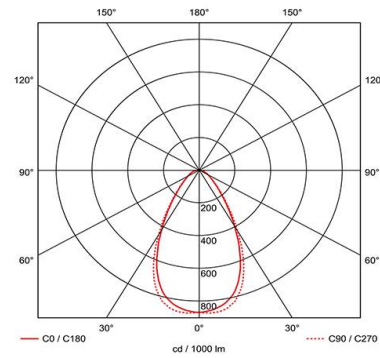

Prism Pro Mini Fire Rated

Prism Pro Mini CCT Fire Rated Downlight
Code: APRILEDP/MINI/CCT