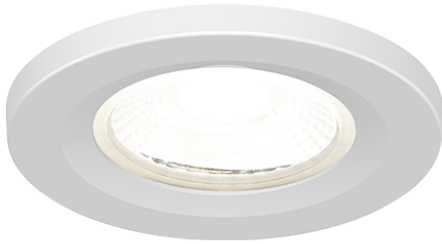

# Prism Pro Mini Fire Rated

Prism Pro Mini CCT Fire Rated Downlight

Code: APRILEDP/MINI/CCT

## PRODUCT FEATURES

- Ultra slim remote driver with loop-in, loop-out push fit terminals provide an easy and efficient installation
- Can be used as the sole light source or as a complimentary product to Prism Pro / Prism Pro Anti-Glare
- Detachable LED driver for fast fix install
- Fully tested for 30, 60 and 90 minute ceiling types to meet Part B of Building Regulations
- Ultra slim remote driver with loop-in, loop-out push fit terminals provide an easy and efficient installation
- Unique angled LED driver for easy installation through the smaller downlight cut out
- Low profile design and arched remote driver allows installation into shallow ceiling voids
- Fully tested to meet Part C (moisture), Part E (acoustic) and Part L (energy) of Building Regulations

### GENERAL INFORMATION

Wattage	5W
Lumens Delivered	450lm (4000K)
Lm/W	90lm/W (4000K)
Beam Angle	60
CRI	80
CCT	2700/3000/4000/6000K
Input	220/240V
Operating Temp	-5°C - 25°C
SDCM	6
UGR	29
Cut-Out Size	42mm
Product Weight without Packaging	0.162 kg

### TECHNICAL INFORMATION

Light Source	LED
Colour / Finish	White
Fire Rated	Yes
IP Rating	IP65
Class Protection	2
Internal / External	Internal
Surface / Recessed / Suspended	Recessed
Lumen Depreciation	L80 54,000h
Warranty (Years)	5
CE Mark	Yes
Diameter	55 mm
Height	57 mm
Accessories	APRILEDP/MINIBZ/BLK, APRILEDP/MINIBZ/CH, APRILEDP/MINIBZ/SC, ACFLP/3