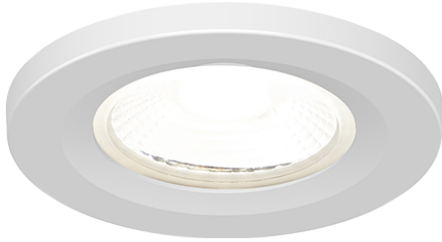

Category	Downlights
Application	Ancillary, Hospitality, Residential, Retail
Specification	Architectural

Prism Pro Mini Fire Rated

Prism Pro Mini CCT Fire Rated Downlight

Code: APRILEDP/MINI/CCT

- Ultra slim remote driver with loop-in, loop-out push fit terminals provide an easy and efficient installation
- Can be used as the sole light source or as a complimentary product to Prism Pro / Prism Pro Anti-Glare
- Detachable LED driver for fast fix install
- Fully tested for 30, 60 and 90 minute ceiling types to meet Part B of Building Regulations

- Ultra slim remote driver with loop-in, loop-out push fit terminals provide an easy and efficient installation
- Unique angled LED driver for easy installation through the smaller downlight cut out
- Low profile design and arched remote driver allows installation into shallow ceiling voids
- Fully tested to meet Part C (moisture), Part E (acoustic) and Part L (energy) of Building Regulations

GENERAL INFORMATION

Wattage	5W
Lumens Delivered	450lm (4000K)
Lm/W	90lm/W (4000K)
Beam Angle	60
CRI	80
CCT	2700/3000/4000/6000K
Input	220-240V
Operating Temp	-5°C - 25°C
SDCM	6
UGR	29
Cut-Out Size	42mm
Product Weight without Packaging	0.162 kg

TECHNICAL INFORMATION

Light Source	LED
Colour / Finish	White
Fire Rated	Yes
IP Rating	IP65
Class Protection	2
Internal / External	Internal
Surface / Recessed / Suspended	Recessed
Lumen Depreciation	L80 54,000h
Warranty (Years)	5
CE Mark	Yes
Diameter	55 mm
Height	57 mm
Accessories	APRILEDP/MINIBZ/BLK, APRILEDP/MINIBZ/CH, APRILEDP/MINIBZ/SC, ACFLP/3