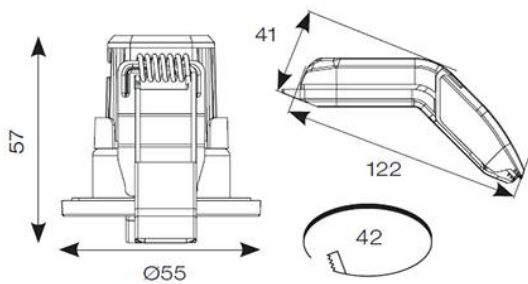

Prism Pro Mini Fire Rated

Prism Pro Mini CCT Fire Rated Downlight

Code: APRILEDP/MINI/CCT