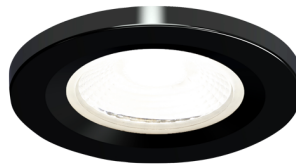

Category	Downlights
Application	Ancillary, Hospitality, Residential, Retail
Specification	Architectural

Prism Pro Mini Fire Rated

Prism Pro Mini CCT Fire Rated Downlight

Code: APRILEDP/MINI/CCT

- Ultra slim remote driver with loop-in, loop-out push fit terminals provide an easy and efficient installation
- Can be used as the sole light source or as a complimentary product to Prism Pro / Prism Pro Anti-Glare
- Detachable LED driver for fast fix install
- Fully tested for 30, 60 and 90 minute ceiling types to meet Part B of Building Regulations

- Ultra slim remote driver with loop-in, loop-out push fit terminals provide an easy and efficient installation
- Unique angled LED driver for easy installation through the smaller downlight cut out
- Low profile design and arched remote driver allows installation into shallow ceiling voids
- Fully tested to meet Part C (moisture), Part E (acoustic) and Part L (energy) of Building Regulations

GENERAL INFORMATION

Wattage	5W
Lumens Delivered	450lm (4000K)
Lm/W	90lm/W (4000K)
Beam Angle	60
CRI	80
CCT	2700/3000/4000/6000K
Input	220-240V
Operating Temp	-5°C - 25°C
SDCM	6
UGR	29
Cut-Out Size	42mm
Product Weight without Packaging	0.162 kg

TECHNICAL INFORMATION

Light Source	LED
Colour / Finish	White
Fire Rated	Yes
IP Rating	IP65
Class Protection	2
Internal / External	Internal
Surface / Recessed / Suspended	Recessed
Lumen Depreciation	L80 54,000h
Warranty (Years)	5
CE Mark	Yes
Diameter	55 mm
Height	57 mm
Accessories	APRILEDP/MINIBZ/BLK, APRILEDP/MINIBZ/CH, APRILEDP/MINIBZ/SC, ACFLP/3