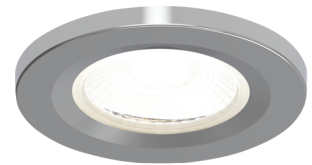

Category	Downlights
Application	Ancillary, Hospitality, Residential, Retail
Specification	Architectural

Prism Pro Mini Fire Rated

Prism Pro Mini CCT Fire Rated Downlight

Code: APRILEDP/MINI/CCT

- Ultra slim remote driver with loop-in, loop-out push fit terminals provide an easy and efficient installation
- Can be used as the sole light source or as a complimentary product to Prism Pro / Prism Pro Anti-Glare
- Detachable LED driver for fast fix install
- Fully tested for 30, 60 and 90 minute ceiling types to meet Part B of Building Regulations

- Ultra slim remote driver with loop-in, loop-out push fit terminals provide an easy and efficient installation
- Unique angled LED driver for easy installation through the smaller downlight cut out
- Low profile design and arched remote driver allows installation into shallow ceiling voids
- Fully tested to meet Part C (moisture), Part E (acoustic) and Part L (energy) of Building Regulations

GENERAL INFORMATION

Wattage	5W
Lumens Delivered	450lm (4000K)
Lm/W	90lm/W (4000K)
Beam Angle	60
CRI	80
CCT	2700/3000/4000/6000K
Input	220-240V
Operating Temp	-5°C - 25°C
SDCM	6
UGR	29
Cut-Out Size	42mm
Product Weight without Packaging	0.162 kg

TECHNICAL INFORMATION

Light Source	LED
Colour / Finish	White
Fire Rated	Yes
IP Rating	IP65
Class Protection	2
Internal / External	Internal
Surface / Recessed / Suspended	Recessed
Lumen Depreciation	L80 54,000h
Warranty (Years)	5
CE Mark	Yes
Diameter	55 mm
Height	57 mm
Accessories	APRILEDP/MINIBZ/BLK, APRILEDP/MINIBZ/CH, APRILEDP/MINIBZ/SC, ACFLP/3