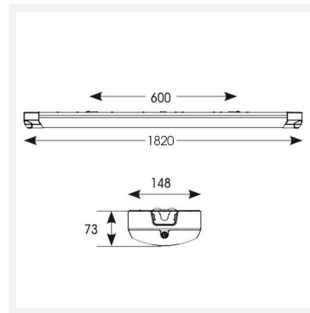

# Proline Evo

Category	Commercial Linear
Application	Commercial, Education
Specification	Performance

Code: APRE6/1/CF/DM3

- Surface linear suitable for educational and commercial applications
- Steel powder coated body with reeded opal polycarbonate diffuser and retained end caps
- CCT selectable between 3000K and 4000K and power selectable; offering a choice of 2 outputs, in one luminaire
- Corridor Function for dimmable microwave sensor options
- Modern contemporary fully enclosed high performance surface luminaire
- Low glare and uniform light distribution
- Self-test emergency option
- Powered by Philips and Tridonic drivers

## TECHNICAL INFORMATION

Light Source	LED
Colour / Finish	White
IP Rating	IP20
Class Protection	1
Internal / External	Internal
Surface / Recessed / Suspended	Ceiling, Suspended
Lumen Depreciation	L70 54,000h
Warranty (Years)	5
CE Mark	Yes
Height	73 mm