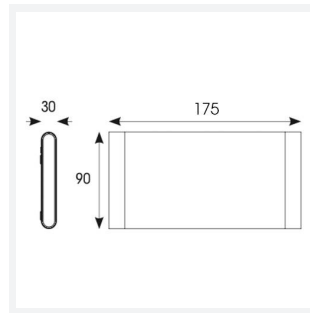

Pouri

Pouri 2 Wall Light CCT IP65
Code: APOU2/1

| | |
|---------------|---|
| Category | Wall Lights |
| Application | Hospitality, Outdoor, Residential, Retail |
| Specification | Architectural |

- Ultra slim bi-directional wall light suitable for residential and commercial applications
- CCT selectable between 3000K, 4000K and 6500K
- Die-cast aluminium construction with black paint finish
- Non-dimmable

| GENERAL INFORMATION | |
|----------------------------------|-----------------|
| Wattage | 10W |
| Lumens Delivered | 1000lm (4000K) |
| Lm/W | 100lm/W |
| Beam Angle | 60/100 |
| CRI | 80 |
| CCT | 3000/4000/6500K |
| Input | 220-240V |
| Operating Temp | -20°C - 45°C |
| SDCM | 6 |
| Energy efficiency class | D |
| Product Weight without Packaging | 0.57 kg |

| TECHNICAL INFORMATION | |
|--------------------------------|---------------------|
| Light Source | LED |
| Colour / Finish | Black |
| IP Rating | IP65 |
| Class Protection | 1 |
| Internal / External | Internal / External |
| Surface / Recessed / Suspended | Wall |
| Lumen Depreciation | L70 60,000h |
| Warranty (Years) | 5 |
| CE Mark | Yes |
| Height | 90 mm |