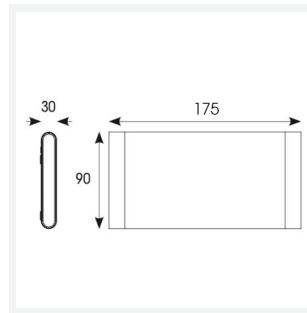

Pouri

Pouri 2 Wall Light CCT IP65
Code: APOU2/1

Category	Wall Lights
Application	Hospitality, Outdoor, Residential, Retail
Specification	Architectural

PRODUCT FEATURES

- Ultra slim bi-directional wall light suitable for residential and commercial applications
- CCT selectable between 3000K, 4000K and 6500K
- Die-cast aluminium construction with black paint finish
- Non-dimmable

GENERAL INFORMATION	
Wattage	10W
Lumens Delivered	1000lm (4000K)
Lm/W	100lm/W
Beam Angle	60/100
CRI	80
CCT	3000/4000/6500K
Input	220/240V
Operating Temp	-20°C - 45°C
SDCM	6
Energy efficiency class	D
Product Weight without Packaging	0.57 kg

TECHNICAL INFORMATION	
Light Source	LED
Colour / Finish	Black
IP Rating	IP65
Class Protection	1
Internal / External	Internal / External
Surface / Recessed / Suspended	Wall
Lumen Depreciation	L70 60,000h
Warranty (Years)	5
CE Mark	Yes
Height	90 mm