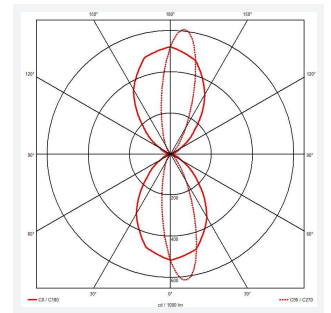

- Ultra slim bi-directional wall light suitable for residential and commercial applications
- CCT selectable between 3000K, 4000K and 6500K
- Die-cast aluminium construction with black paint finish
- Non-dimmable

GENERAL INFORMATION	
Wattage	10W
Lumens Delivered	1000lm (4000K)
Lm/W	100lm/W
Beam Angle	60/100
CRI	80
CCT	3000/4000/6500K
Input	220-240V
Operating Temp	-20°C - 45°C
SDCM	6
Energy efficiency class	D
Product Weight without Packaging	0.57 kg

TECHNICAL INFORMATION	
Light Source	LED
Colour / Finish	Black
IP Rating	IP65
Class Protection	1
Internal / External	Internal / External
Surface / Recessed / Suspended	Wall
Lumen Depreciation	L70 60,000h
Warranty (Years)	5
CE Mark	Yes
Height	90 mm