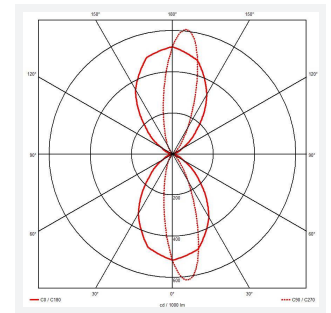

Pouri

Pouri 2 Wall Light CCT IP65
Code: APOU2/1

Category	Wall Lights
Application	Hospitality, Outdoor, Residential, Retail
Specification	Architectural

PRODUCT FEATURES

- Ultra slim bi-directional wall light suitable for residential and commercial applications
- CCT selectable between 3000K, 4000K and 6500K
- Die-cast aluminium construction with black paint finish
- Non-dimmable

GENERAL INFORMATION	
Wattage	10W
Lumens Delivered	1000lm (4000K)
Lm/W	100lm/W
Beam Angle	60/100
CRI	80
CCT	3000/4000/6500K
Input	220/240V
Operating Temp	-20°C - 45°C
SDCM	6
Energy efficiency class	D
Product Weight without Packaging	0.57 kg

TECHNICAL INFORMATION	
Light Source	LED
Colour / Finish	Black
IP Rating	IP65
Class Protection	1
Internal / External	Internal / External
Surface / Recessed / Suspended	Wall
Lumen Depreciation	L70 60,000h
Warranty (Years)	5
CE Mark	Yes
Height	90 mm