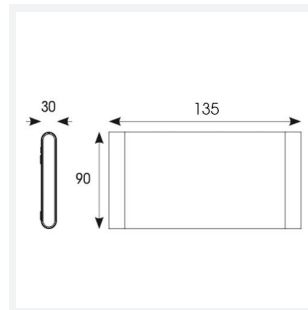

PRODUCT FEATURES

- Ultra slim bi-directional wall light suitable for residential and commercial applications
- CCT selectable between 3000K, 4000K and 6500K
- Die-cast aluminium construction with black paint finish
- Non-dimmable

GENERAL INFORMATION

Wattage	6W
Lumens Delivered	600lm (4000K)
Lm/W	100lm/W
Beam Angle	60/100
CRI	80
CCT	3000/4000/6500K
Input	220/240V
Operating Temp	-20°C - 45°C
SDCM	6
Energy efficiency class	D
Product Weight without Packaging	0.47 kg

TECHNICAL INFORMATION

Light Source	LED
Colour / Finish	Black
IP Rating	IP65
Class Protection	1
Internal / External	Internal / External
Surface / Recessed / Suspended	Wall
Lumen Depreciation	L70 60,000h
Warranty (Years)	5
CE Mark	Yes
Height	90 mm