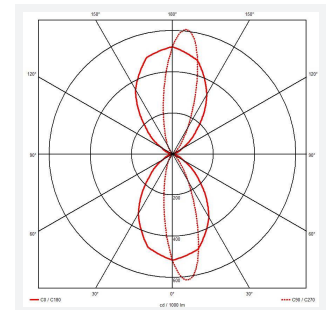

PRODUCT FEATURES

- Ultra slim bi-directional wall light suitable for residential and commercial applications
- CCT selectable between 3000K, 4000K and 6500K
- Die-cast aluminium construction with black paint finish
- Non-dimmable

GENERAL INFORMATION

Wattage	6W
Lumens Delivered	600lm (4000K)
Lm/W	100lm/W
Beam Angle	60/100
CRI	80
CCT	3000/4000/6500K
Input	220/240V
Operating Temp	-20°C - 45°C
SDCM	6
Energy efficiency class	D
Product Weight without Packaging	0.47 kg

TECHNICAL INFORMATION

Light Source	LED
Colour / Finish	Black
IP Rating	IP65
Class Protection	1
Internal / External	Internal / External
Surface / Recessed / Suspended	Wall
Lumen Depreciation	L70 60,000h
Warranty (Years)	5
CE Mark	Yes
Height	90 mm