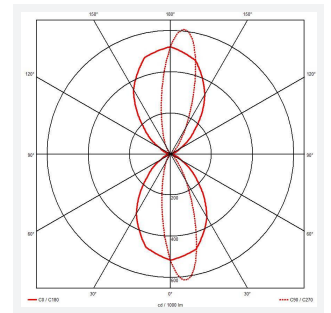

Pouri

Pouri 1 Wall Light CCT IP65
Code: APOU1/1

Category	Wall Lights
Application	Hospitality, Outdoor, Residential, Retail
Specification	Architectural

- Ultra slim bi-directional wall light suitable for residential and commercial applications
- CCT selectable between 3000K, 4000K and 6500K
- Die-cast aluminium construction with black paint finish
- Non-dimmable

GENERAL INFORMATION

Wattage	6W
Lumens Delivered	600lm (4000K)
Lm/W	100lm/W
Beam Angle	60/100
CRI	80
CCT	3000/4000/6500K
Input	220-240V
Operating Temp	-20°C - 45°C
SDCM	6
Energy efficiency class	D
Product Weight without Packaging	0.47 kg

TECHNICAL INFORMATION

Light Source	LED
Colour / Finish	Black
IP Rating	IP65
Class Protection	1
Internal / External	Internal / External
Surface / Recessed / Suspended	Wall
Lumen Depreciation	L70 60,000h
Warranty (Years)	5
CE Mark	Yes
Height	90 mm