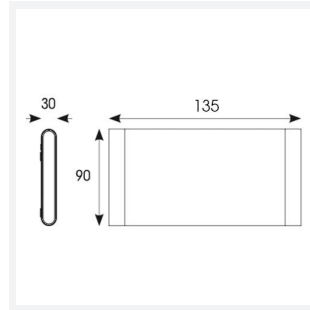

Pouri

Pouri 1 Wall Light CCT IP65
Code: APOU1/1

Category	Wall Lights
Application	Hospitality, Outdoor, Residential, Retail
Specification	Architectural

PRODUCT FEATURES

- Ultra slim bi-directional wall light suitable for residential and commercial applications
- CCT selectable between 3000K, 4000K and 6500K
- Die-cast aluminium construction with black paint finish
- Non-dimmable

GENERAL INFORMATION	
Wattage	6W
Lumens Delivered	600lm (4000K)
Lm/W	100lm/W
Beam Angle	60/100
CRI	80
CCT	3000/4000/6500K
Input	220-240V
Operating Temp	-20°C - 45°C
SDCM	6
Energy efficiency class	D
Product Weight without Packaging	0.47 kg

TECHNICAL INFORMATION	
Light Source	LED
Colour / Finish	Black
IP Rating	IP65
Class Protection	1
Internal / External	Internal / External
Surface / Recessed / Suspended	Wall
Lumen Depreciation	L70 60,000h
Warranty (Years)	5
CE Mark	Yes
Height	90 mm