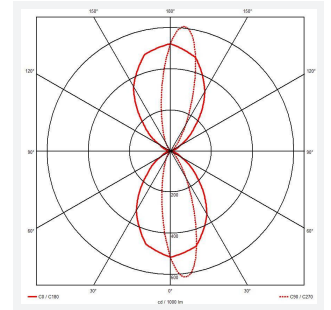

Pouri

Pouri 1 Wall Light CCT IP65
Code: APOU1/1

Category	Wall Lights
Application	Hospitality, Outdoor, Residential, Retail
Specification	Architectural

PRODUCT FEATURES

- Ultra slim bi-directional wall light suitable for residential and commercial applications
- CCT selectable between 3000K, 4000K and 6500K
- Die-cast aluminium construction with black paint finish
- Non-dimmable

GENERAL INFORMATION	
Wattage	6W
Lumens Delivered	600lm (4000K)
Lm/W	100lm/W
Beam Angle	60/100
CRI	80
CCT	3000/4000/6500K
Input	220-240V
Operating Temp	-20°C - 45°C
SDCM	6
Energy efficiency class	D
Product Weight without Packaging	0.47 kg

TECHNICAL INFORMATION	
Light Source	LED
Colour / Finish	Black
IP Rating	IP65
Class Protection	1
Internal / External	Internal / External
Surface / Recessed / Suspended	Wall
Lumen Depreciation	L70 60,000h
Warranty (Years)	5
CE Mark	Yes
Height	90 mm