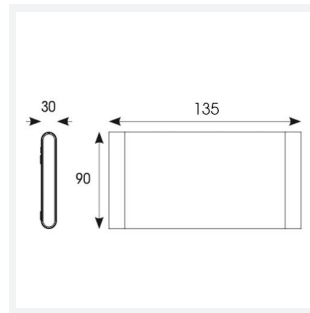

Pouri

Pouri 1 Wall Light CCT IP65
Code: APOU1/1

Category	Wall Lights
Application	Hospitality, Outdoor, Residential, Retail
Specification	Architectural

- Ultra slim bi-directional wall light suitable for residential and commercial applications
- CCT selectable between 3000K, 4000K and 6500K
- Die-cast aluminium construction with black paint finish
- Non-dimmable

GENERAL INFORMATION

Wattage	6W
Lumens Delivered	600lm (4000K)
Lm/W	100lm/W
Beam Angle	60/100
CRI	80
CCT	3000/4000/6500K
Input	220-240V
Operating Temp	-20°C - 45°C
SDCM	6
Energy efficiency class	D
Product Weight without Packaging	0.47 kg

TECHNICAL INFORMATION

Light Source	LED
Colour / Finish	Black
IP Rating	IP65
Class Protection	1
Internal / External	Internal / External
Surface / Recessed / Suspended	Wall
Lumen Depreciation	L70 60,000h
Warranty (Years)	5
CE Mark	Yes
Height	90 mm