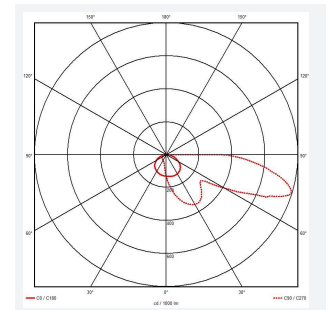

Profile Dual Voltage Razor Light

Profile Dual Voltage Razor Light White

Code: APLEDDVRL

Category Cabinet and Bathroom Fittings

Application Hospitality, Residential

Specification Performance

- Directional light output provides optimum facial illumination
- All switches SELV rated for ultimate safety
- Only 1.8W power consumption in night light mode
- USB 2A charge port

- Directional light output provides optimum facial illumination
- Night light function with four minute timed override switch for full power output
- Optional wiring facility for remote bedside operation of night light function
- 110/230V selectable shaver output and isolating transformer

GENERAL INFORMATION

Wattage	8W
Lumens Delivered	440lm
Lm/W	55lm/W
Beam Angle	60/80
CRI	70
CCT	4000K
Input	220-240V
Operating Temp	0°C - 40°C
UGR	22
Product Weight without Packaging	1.158 kg

TECHNICAL INFORMATION

Light Source	LED
Colour / Finish	White
IP Rating	IP20
Class Protection	1
Internal / External	Internal
Surface / Recessed / Suspended	Wall
Lumen Depreciation	L70 50,000h
Warranty (Years)	2
CE Mark	Yes