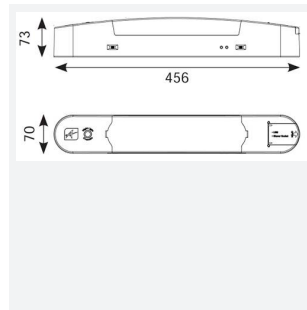

Profile Dual Voltage Razor Light

Profile Dual Voltage Razor Light White

Code: APLEDDVRL

Category Cabinet and Bathroom Fittings

Application Hospitality, Residential

Specification Performance

- Directional light output provides optimum facial illumination
- All switches SELV rated for ultimate safety
- Only 1.8W power consumption in night light mode
- USB 2A charge port

GENERAL INFORMATION

Wattage	8W
Lumens Delivered	440lm
Lm/W	55lm/W
Beam Angle	60/80
CRI	70
CCT	4000K
Input	220-240V
Operating Temp	0°C - 40°C
UGR	22
Product Weight without Packaging	1.158 kg

TECHNICAL INFORMATION