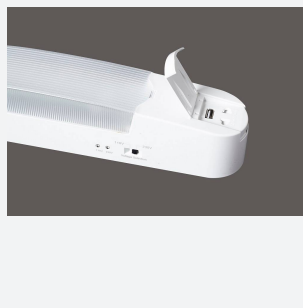

Profile Dual Voltage Razor Light

Profile Dual Voltage Razor Light White

Code: APLEDDVRL

Category Cabinet and Bathroom Fittings

Application Hospitality, Residential

Specification Performance

- Directional light output provides optimum facial illumination
- All switches SELV rated for ultimate safety
- Only 1.8W power consumption in night light mode
- USB 2A charge port

- Directional light output provides optimum facial illumination
- Night light function with four minute timed override switch for full power output
- Optional wiring facility for remote bedside operation of night light function
- 110/230V selectable shaver output and isolating transformer

GENERAL INFORMATION

Wattage	8W
Lumens Delivered	440lm
Lm/W	55lm/W
Beam Angle	60/80
CRI	70
CCT	4000K
Input	220-240V
Operating Temp	0°C - 40°C
UGR	22
Product Weight without Packaging	1.158 kg

TECHNICAL INFORMATION