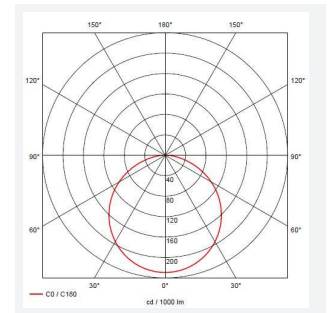

Pi Wall/Ceiling

Pi LED Wall/Ceiling CCT White
Code: APIWCLED/W

Category	Downlights
Application	Hospitality, Outdoor, Residential, Retail
Specification	Architectural

- Modern surface mounted ultra-slim wall/ceiling light suitable for residential and hospitality applications
- Push fit loop-in loop-out terminals for ease of installation
- CCT selectable between 3000K and 4000K
- Non-dimmable
- Die-cast aluminium construction with choice of white or graphite paint finish
- Anti-glare toughened tempered opal glass front diffuser
- Screwless front cover with concealed allen key access provides security and a sleek design

GENERAL INFORMATION	
Wattage	2.5W
Lumens Delivered	150lm (4000K)
Lm/W	63lm/W (4000K)
Beam Angle	115
CRI	80
CCT	3000K/4000K
Input	220-240V
Operating Temp	-20°C - 25°C
SDCM	3
Energy efficiency class	D
Product Weight without Packaging	0.227 kg

TECHNICAL INFORMATION	
Light Source	LED
Colour / Finish	White
IP Rating	IP65
Class Protection	1
Internal / External	External
Surface / Recessed / Suspended	Ceiling, Wall
Warranty (Years)	3
CE Mark	Yes
Diameter	100 mm