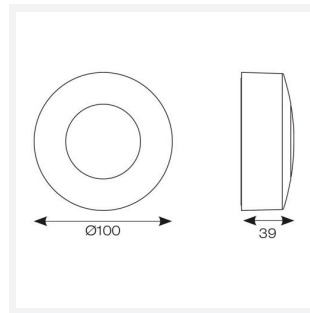

Pi Wall/Ceiling

Pi LED Wall/Ceiling CCT White
Code: APIWCLED/W

Category	Downlights
Application	Hospitality, Outdoor, Residential, Retail
Specification	Architectural

PRODUCT FEATURES

- Modern surface mounted ultra-slim wall/ceiling light suitable for residential and hospitality applications
- Push fit loop-in loop-out terminals for ease of installation
- CCT selectable between 3000K and 4000K
- Non-dimmable
- Die-cast aluminium construction with choice of white or graphite paint finish
- Anti-glare toughened tempered opal glass front diffuser
- Screwless front cover with concealed allen key access provides security and a sleek design

GENERAL INFORMATION	
Wattage	2.5W
Lumens Delivered	150lm (4000K)
Lm/W	63lm/W (4000K)
Beam Angle	115
CRI	80
CCT	3000K/4000K
Input	220-240V
Operating Temp	-20°C - 25°C
SDCM	3
Energy efficiency class	D
Product Weight without Packaging	0.227 kg

TECHNICAL INFORMATION	
Light Source	LED
Colour / Finish	White
IP Rating	IP65
Class Protection	1
Internal / External	External
Surface / Recessed / Suspended	Ceiling, Wall
Warranty (Years)	3
CE Mark	Yes
Diameter	100 mm