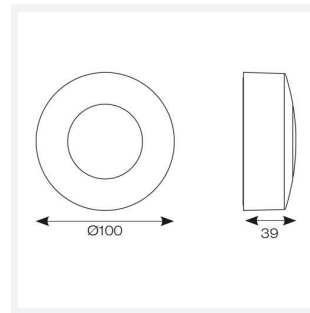

Pi Wall/Ceiling

Pi LED Wall/Ceiling CCT White
Code: APIWCLED/W

Category	Downlights
Application	Hospitality, Outdoor, Residential, Retail
Specification	Architectural

- Modern surface mounted ultra-slim wall/ceiling light suitable for residential and hospitality applications
- Push fit loop-in loop-out terminals for ease of installation
- CCT selectable between 3000K and 4000K
- Non-dimmable
- Die-cast aluminium construction with choice of white or graphite paint finish
- Anti-glare toughened tempered opal glass front diffuser
- Screwless front cover with concealed allen key access provides security and a sleek design

GENERAL INFORMATION	
Wattage	2.5W
Lumens Delivered	150lm (4000K)
Lm/W	63lm/W (4000K)
Beam Angle	115
CRI	80
CCT	3000K/4000K
Input	220-240V
Operating Temp	-20°C - 25°C
SDCM	3
Energy efficiency class	D
Product Weight without Packaging	0.227 kg

TECHNICAL INFORMATION	
Light Source	LED
Colour / Finish	White
IP Rating	IP65
Class Protection	1
Internal / External	External
Surface / Recessed / Suspended	Ceiling, Wall
Warranty (Years)	3
CE Mark	Yes
Diameter	100 mm