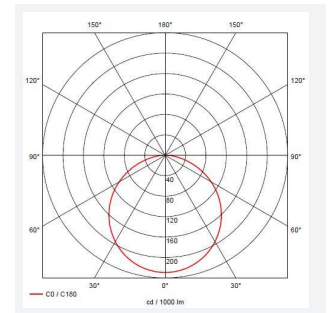

Pi Wall/Ceiling

Pi LED Wall/Ceiling CCT White
Code: APIWCLED/W

Category	Downlights
Application	Hospitality, Outdoor, Residential, Retail
Specification	Architectural

PRODUCT FEATURES

- Modern surface mounted ultra-slim wall/ceiling light suitable for residential and hospitality applications
- Push fit loop-in loop-out terminals for ease of installation
- CCT selectable between 3000K and 4000K
- Non-dimmable
- Die-cast aluminium construction with choice of white or graphite paint finish
- Anti-glare toughened tempered opal glass front diffuser
- Screwless front cover with concealed allen key access provides security and a sleek design

GENERAL INFORMATION	
Wattage	2.5W
Lumens Delivered	150lm (4000K)
Lm/W	63lm/W (4000K)
Beam Angle	115
CRI	80
CCT	3000K/4000K
Input	220/240V
Operating Temp	-20°C - 25°C
SDCM	3
Energy efficiency class	D
Product Weight without Packaging	0.227 kg

TECHNICAL INFORMATION	
Light Source	LED
Colour / Finish	White
IP Rating	IP65
Class Protection	1
Internal / External	External
Surface / Recessed / Suspended	Ceiling, Wall
Warranty (Years)	3
CE Mark	Yes
Diameter	100 mm