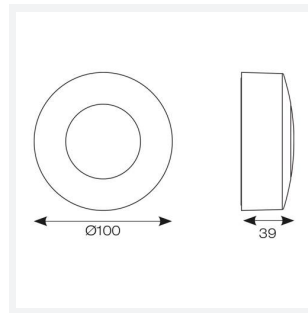

Pi Wall/Ceiling

Pi LED Wall/Ceiling CCT White
Code: APIWCLED/W

Category	Downlights
Application	Hospitality, Outdoor, Residential, Retail
Specification	Architectural

PRODUCT FEATURES

- Modern surface mounted ultra-slim wall/ceiling light suitable for residential and hospitality applications
- Push fit loop-in loop-out terminals for ease of installation
- CCT selectable between 3000K and 4000K
- Non-dimmable
- Die-cast aluminium construction with choice of white or graphite paint finish
- Anti-glare toughened tempered opal glass front diffuser
- Screwless front cover with concealed allen key access provides security and a sleek design

GENERAL INFORMATION	
Wattage	2.5W
Lumens Delivered	150lm (4000K)
Lm/W	63lm/W (4000K)
Beam Angle	115
CRI	80
CCT	3000K/4000K
Input	220/240V
Operating Temp	-20°C - 25°C
SDCM	3
Energy efficiency class	D
Product Weight without Packaging	0.227 kg

TECHNICAL INFORMATION	
Light Source	LED
Colour / Finish	White
IP Rating	IP65
Class Protection	1
Internal / External	External
Surface / Recessed / Suspended	Ceiling, Wall
Warranty (Years)	3
CE Mark	Yes
Diameter	100 mm