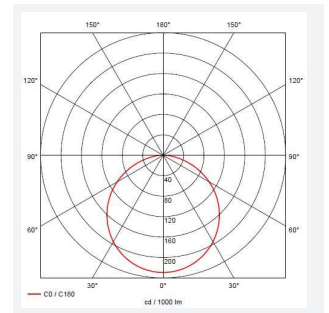

Pi Wall/Ceiling

Pi LED Wall/Ceiling CCT White
Code: APIWCLED/W

Category	Downlights
Application	Hospitality, Outdoor, Residential, Retail
Specification	Architectural

PRODUCT FEATURES

- Modern surface mounted ultra-slim wall/ceiling light suitable for residential and hospitality applications
- Push fit loop-in loop-out terminals for ease of installation
- CCT selectable between 3000K and 4000K
- Non-dimmable
- Die-cast aluminium construction with choice of white or graphite paint finish
- Anti-glare toughened tempered opal glass front diffuser
- Screwless front cover with concealed allen key access provides security and a sleek design

GENERAL INFORMATION	
Wattage	2.5W
Lumens Delivered	150lm (4000K)
Lm/W	63lm/W (4000K)
Beam Angle	115
CRI	80
CCT	3000K/4000K
Input	220-240V
Operating Temp	-20°C - 25°C
SDCM	3
Energy efficiency class	D
Product Weight without Packaging	0.227 kg

TECHNICAL INFORMATION	
Light Source	LED
Colour / Finish	White
IP Rating	IP65
Class Protection	1
Internal / External	External
Surface / Recessed / Suspended	Ceiling, Wall
Warranty (Years)	3
CE Mark	Yes
Diameter	100 mm