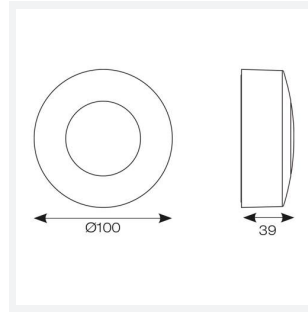

Pi Wall/Ceiling

Pi LED Wall/Ceiling CCT Graphite
Code: APIWCLED/GR

Category	Downlights
Application	Hospitality, Outdoor, Residential, Retail
Specification	Architectural

PRODUCT FEATURES

- Modern surface mounted ultra-slim wall/ceiling light suitable for residential and hospitality applications
- Push fit loop-in loop-out terminals for ease of installation
- CCT selectable between 3000K and 4000K
- Non-dimmable
- Die-cast aluminium construction with choice of white or graphite paint finish
- Anti-glare toughened tempered opal glass front diffuser
- Screwless front cover with concealed allen key access provides security and a sleek design

GENERAL INFORMATION	
Wattage	2.5W
Lumens Delivered	150lm (4000K)
Lm/W	63lm/W (4000K)
Beam Angle	115
CRI	80
CCT	3000K/4000K
Input	220-240V
Operating Temp	-20°C - 25°C
SDCM	3
Energy efficiency class	D
Product Weight without Packaging	0.227 kg

TECHNICAL INFORMATION	
Light Source	LED
Colour / Finish	Graphite
IP Rating	IP65
Class Protection	1
Internal / External	External
Surface / Recessed / Suspended	Ceiling, Wall
Warranty (Years)	3
CE Mark	Yes
Diameter	100 mm