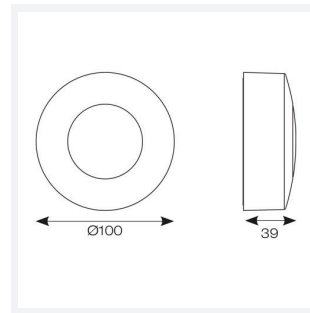

Pi Wall/Ceiling

Pi LED Wall/Ceiling CCT Graphite
Code: APIWCLED/GR

Category	Downlights
Application	Hospitality, Outdoor, Residential, Retail
Specification	Architectural

- Modern surface mounted ultra-slim wall/ceiling light suitable for residential and hospitality applications
- Push fit loop-in loop-out terminals for ease of installation
- CCT selectable between 3000K and 4000K
- Non-dimmable
- Die-cast aluminium construction with choice of white or graphite paint finish
- Anti-glare toughened tempered opal glass front diffuser
- Screwless front cover with concealed allen key access provides security and a sleek design

GENERAL INFORMATION	
Wattage	2.5W
Lumens Delivered	150lm (4000K)
Lm/W	63lm/W (4000K)
Beam Angle	115
CRI	80
CCT	3000K/4000K
Input	220-240V
Operating Temp	-20°C - 25°C
SDCM	3
Energy efficiency class	D
Product Weight without Packaging	0.227 kg

TECHNICAL INFORMATION	
Light Source	LED
Colour / Finish	Graphite
IP Rating	IP65
Class Protection	1
Internal / External	External
Surface / Recessed / Suspended	Ceiling, Wall
Warranty (Years)	3
CE Mark	Yes
Diameter	100 mm