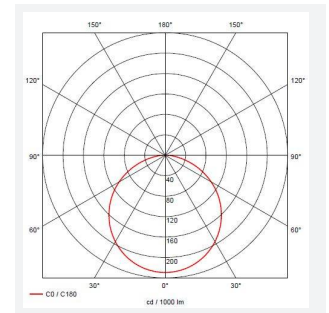

Pi Wall/Ceiling

Pi LED Wall/Ceiling CCT Graphite
Code: APIWCLED/GR

Category	Downlights
Application	Hospitality, Outdoor, Residential, Retail
Specification	Architectural

- Modern surface mounted ultra-slim wall/ceiling light suitable for residential and hospitality applications
- Push fit loop-in loop-out terminals for ease of installation
- CCT selectable between 3000K and 4000K
- Non-dimmable
- Die-cast aluminium construction with choice of white or graphite paint finish
- Anti-glare toughened tempered opal glass front diffuser
- Screwless front cover with concealed allen key access provides security and a sleek design

GENERAL INFORMATION	
Wattage	2.5W
Lumens Delivered	150lm (4000K)
Lm/W	63lm/W (4000K)
Beam Angle	115
CRI	80
CCT	3000K/4000K
Input	220-240V
Operating Temp	-20°C - 25°C
SDCM	3
Energy efficiency class	D
Product Weight without Packaging	0.227 kg

TECHNICAL INFORMATION	
Light Source	LED
Colour / Finish	Graphite
IP Rating	IP65
Class Protection	1
Internal / External	External
Surface / Recessed / Suspended	Ceiling, Wall
Warranty (Years)	3
CE Mark	Yes
Diameter	100 mm