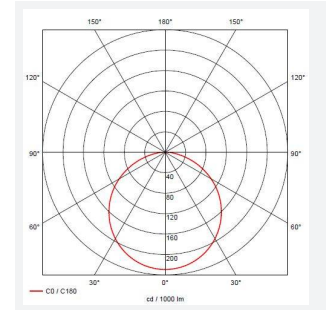

Pi Wall/Ceiling

Pi LED Wall/Ceiling CCT Graphite
Code: APIWCLED/GR

Category	Downlights
Application	Hospitality, Outdoor, Residential, Retail
Specification	Architectural

PRODUCT FEATURES

- Modern surface mounted ultra-slim wall/ceiling light suitable for residential and hospitality applications
- Push fit loop-in loop-out terminals for ease of installation
- CCT selectable between 3000K and 4000K
- Non-dimmable
- Die-cast aluminium construction with choice of white or graphite paint finish
- Anti-glare toughened tempered opal glass front diffuser
- Screwless front cover with concealed allen key access provides security and a sleek design

GENERAL INFORMATION	
Wattage	2.5W
Lumens Delivered	150lm (4000K)
Lm/W	63lm/W (4000K)
Beam Angle	115
CRI	80
CCT	3000K/4000K
Input	220/240V
Operating Temp	-20°C - 25°C
SDCM	3
Energy efficiency class	D
Product Weight without Packaging	0.227 kg

TECHNICAL INFORMATION	
Light Source	LED
Colour / Finish	Graphite
IP Rating	IP65
Class Protection	1
Internal / External	External
Surface / Recessed / Suspended	Ceiling, Wall
Warranty (Years)	3
CE Mark	Yes
Diameter	100 mm