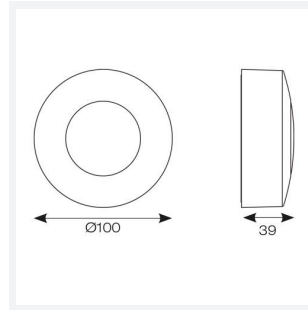

Pi Wall/Ceiling

Pi LED Wall/Ceiling CCT Graphite
Code: APIWCLED/GR

Category	Downlights
Application	Hospitality, Outdoor, Residential, Retail
Specification	Architectural

PRODUCT FEATURES

- Modern surface mounted ultra-slim wall/ceiling light suitable for residential and hospitality applications
- Push fit loop-in loop-out terminals for ease of installation
- CCT selectable between 3000K and 4000K
- Non-dimmable
- Die-cast aluminium construction with choice of white or graphite paint finish
- Anti-glare toughened tempered opal glass front diffuser
- Screwless front cover with concealed allen key access provides security and a sleek design

GENERAL INFORMATION	
Wattage	2.5W
Lumens Delivered	150lm (4000K)
Lm/W	63lm/W (4000K)
Beam Angle	115
CRI	80
CCT	3000K/4000K
Input	220/240V
Operating Temp	-20°C - 25°C
SDCM	3
Energy efficiency class	D
Product Weight without Packaging	0.227 kg

TECHNICAL INFORMATION	
Light Source	LED
Colour / Finish	Graphite
IP Rating	IP65
Class Protection	1
Internal / External	External
Surface / Recessed / Suspended	Ceiling, Wall
Warranty (Years)	3
CE Mark	Yes
Diameter	100 mm