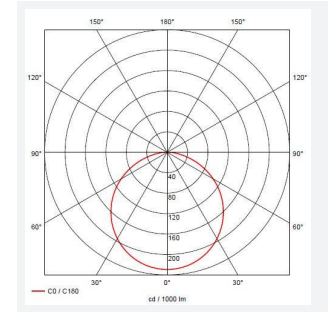

Pi Wall/Ceiling

Pi LED Wall/Ceiling CCT Graphite
Code: APIWCLED/GR

Category	Downlights
Application	Hospitality, Outdoor, Residential, Retail
Specification	Architectural

PRODUCT FEATURES

- Modern surface mounted ultra-slim wall/ceiling light suitable for residential and hospitality applications
- Push fit loop-in loop-out terminals for ease of installation
- CCT selectable between 3000K and 4000K
- Non-dimmable
- Die-cast aluminium construction with choice of white or graphite paint finish
- Anti-glare toughened tempered opal glass front diffuser
- Screwless front cover with concealed allen key access provides security and a sleek design

GENERAL INFORMATION	
Wattage	2.5W
Lumens Delivered	150lm (4000K)
Lm/W	63lm/W (4000K)
Beam Angle	115
CRI	80
CCT	3000K/4000K
Input	220-240V
Operating Temp	-20°C - 25°C
SDCM	3
Energy efficiency class	D
Product Weight without Packaging	0.227 kg

TECHNICAL INFORMATION	
Light Source	LED
Colour / Finish	Graphite
IP Rating	IP65
Class Protection	1
Internal / External	External
Surface / Recessed / Suspended	Ceiling, Wall
Warranty (Years)	3
CE Mark	Yes
Diameter	100 mm