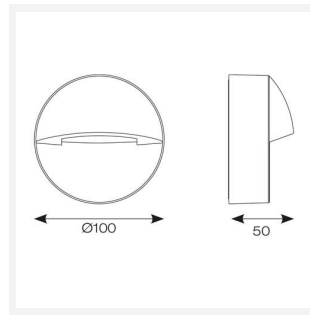

Pi Low Level

Pi LED Low Level CCT White
Code: APILLED/W

Category	Wall Lights
Application	Hospitality, Outdoor, Residential, Retail
Specification	Architectural

PRODUCT FEATURES

- Modern surface mounted ultra-slim low level light with downward light spill suitable for residential and hospitality applications
- Push fit loop-in loop-out terminals for ease of installation
- CCT selectable between 3000K and 4000K
- Non-dimmable
- Die-cast aluminium construction with choice of white or graphite paint finish
- Anti-glare opal polycarbonate front diffuser
- Screwless front cover with concealed allen key access provides security and a sleek design

GENERAL INFORMATION	
Wattage	2.5
Lumens Delivered	60lm (4000K)
Lm/W	25lm/W (4000K)
Beam Angle	20/60
CRI	80
CCT	3000K/4000K
Input	220/240V
Operating Temp	-20°C - 25°C
SDCM	3
Energy efficiency class	F
Product Weight without Packaging	0.218 kg

TECHNICAL INFORMATION	
Light Source	LED
Colour / Finish	White
IP Rating	IP65
Class Protection	1
Internal / External	External
Surface / Recessed / Suspended	Wall
Warranty (Years)	3
CE Mark	Yes
Diameter	100 mm