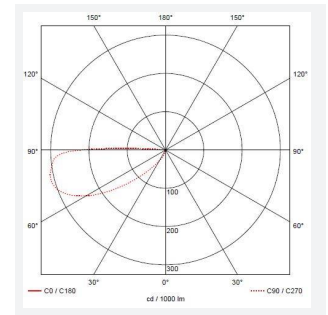

Pi Low Level

Pi LED Low Level CCT White
Code: APILLED/W

Category	Wall Lights
Application	Hospitality, Outdoor, Residential, Retail
Specification	Architectural

PRODUCT FEATURES

- Modern surface mounted ultra-slim low level light with downward light spill suitable for residential and hospitality applications
- Push fit loop-in loop-out terminals for ease of installation
- CCT selectable between 3000K and 4000K
- Non-dimmable
- Die-cast aluminium construction with choice of white or graphite paint finish
- Anti-glare opal polycarbonate front diffuser
- Screwless front cover with concealed allen key access provides security and a sleek design

GENERAL INFORMATION	
Wattage	2.5
Lumens Delivered	60lm (4000K)
Lm/W	25lm/W (4000K)
Beam Angle	20/60
CRI	80
CCT	3000K/4000K
Input	220/240V
Operating Temp	-20°C - 25°C
SDCM	3
Energy efficiency class	F
Product Weight without Packaging	0.218 kg

TECHNICAL INFORMATION	
Light Source	LED
Colour / Finish	White
IP Rating	IP65
Class Protection	1
Internal / External	External
Surface / Recessed / Suspended	Wall
Warranty (Years)	3
CE Mark	Yes
Diameter	100 mm