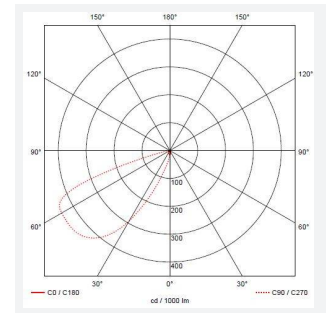

Parona

2W Parona Circular CCT LED Wall Light Graphite
Code: APCLEDWL

Category	Wall Lights
Application	Hospitality, Outdoor, Residential, Retail
Specification	Architectural

- Compact low level circular LED pathway light with downward light spill suitable for residential and hospitality applications
- CCT selectable between 3000K and 4000K
- Non-dimmable
- Die-cast aluminium construction with graphite paint finish
- Supplied c/w plastic installation box and pre-wired with 1 metre of rubber insulated cable for ease of installation

GENERAL INFORMATION

Wattage	3
Lumens Delivered	70lm
Lm/W	23lm/W
Beam Angle	70
CRI	80
CCT	3000K/4000K
Input	220-240V
Operating Temp	-20°C - 25°C
SDCM	3
Cut-Out Size	90mm
Energy efficiency class	E
Product Weight without Packaging	0.646 kg

TECHNICAL INFORMATION

Light Source	LED
Colour / Finish	Graphite
IP Rating	IP65
Class Protection	1
Internal / External	External
Surface / Recessed / Suspended	Recessed
Warranty (Years)	3
CE Mark	Yes