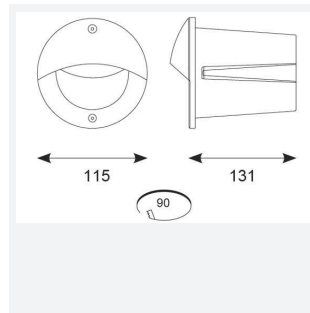

Parona

2W Parona Circular CCT LED Wall Light Graphite
Code: APCLEDWL

Category	Wall Lights
Application	Hospitality, Outdoor, Residential, Retail
Specification	Architectural

- Compact low level circular LED pathway light with downward light spill suitable for residential and hospitality applications
- CCT selectable between 3000K and 4000K
- Non-dimmable
- Die-cast aluminium construction with graphite paint finish
- Supplied c/w plastic installation box and pre-wired with 1 metre of rubber insulated cable for ease of installation

GENERAL INFORMATION

Wattage	3
Lumens Delivered	70lm
Lm/W	23lm/W
Beam Angle	70
CRI	80
CCT	3000K/4000K
Input	220-240V
Operating Temp	-20°C - 25°C
SDCM	3
Cut-Out Size	90mm
Energy efficiency class	E
Product Weight without Packaging	0.646 kg