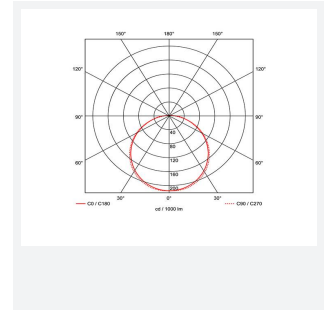

# Panther

Panther CCT Wallpack OCTO Smart Control  
Code: APANLED/OCTO

Category	Bulkheads
Application	Industrial, Outdoor
Specification	Performance

GENERAL INFORMATION	
Wattage	25W
Lumens Delivered	2300lm (4000K)
Lm/W	91lm/W (4000K)
Beam Angle	80
CRI	80
CCT	3000/4000/6500K
Input	220-240V
Operating Temp	-10°C - 40°C
SDCM	6

TECHNICAL INFORMATION	
Light Source	LED
Colour / Finish	Black
IP Rating	IP65
Class Protection	1
Internal / External	External
Surface / Recessed / Suspended	Wall
Lumen Depreciation	L80 60,000h
Warranty (Years)	3
CE Mark	Yes
Height	305 mm