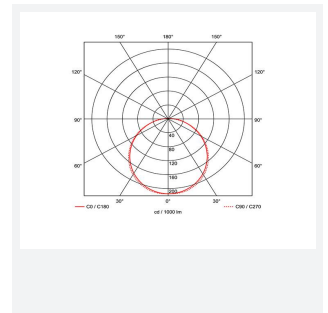

Panther

Panther CCT Wallpack OCTO Smart Control
Code: APANLED/OCTO/M3

Category	Bulkheads
Application	Industrial, Outdoor
Specification	Performance

PRODUCT FEATURES

- Durable compact wall mounted luminaire for general accent illumination and suitable for industrial applications
- Multiple conduit entry and BESA box fixing points
- Supplied c/w optional trim attachment which provides a more commercially aesthetic appearance
- All polycarbonate construction ideal for coastal and adverse weather applications
- Selectable CCT between 3000K, 4000K and 6500K output
- Photocell and sensor options

GENERAL INFORMATION	
Wattage	25W
Lumens Delivered	2300lm (4000K)
Lm/W	91lm/W (4000K)
Beam Angle	80
CRI	80
CCT	3000/4000/6500K
Input	220-240V
Operating Temp	0°C - 40°C
SDCM	6

TECHNICAL INFORMATION	
Light Source	LED
Colour / Finish	Black
IP Rating	IP65
Class Protection	1
Internal / External	External
Surface / Recessed / Suspended	Wall
Lumen Depreciation	L80 60,000h
Warranty (Years)	3
CE Mark	Yes
Height	305 mm